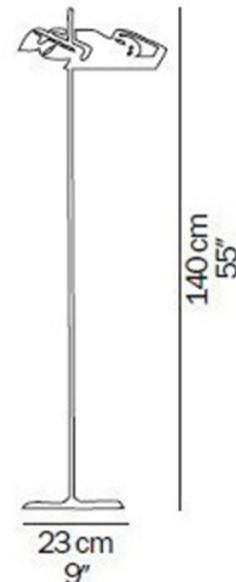

Oluce Spider Floor Lamp

LA9404

SOURCE: <https://www.davidvillagelighting.co.uk/product/Oluce-Spider-Floor-Lamp/9892>

PRODUCT DESCRIPTION

Designer: Joe Colombo

Oluce Spider Floor Lamp

The Oluce Spider Floor Lamp, created by Joe Colombo in 1965, is a shining example of mid-century modern design. Recognised with the Golden Compass Award in 1967, this lamp has earned its place in the collections of prestigious museums worldwide. The Spider Floor Lamp's sleek design features a lacquered metal base, a chromed stem, and an adjustable aluminium reflector, which can be angled to create precise, direct lighting.

PRODUCT SPECIFICATION

- Light Source:** 1 x Max 48W G9 (Included)
- IP Code:** 20
- Dimming:** In-line dimmer included on cable.
- Dimensions:** Base: Ø23cm
Height: 140cm

For all sales and technical enquiries, please contact: