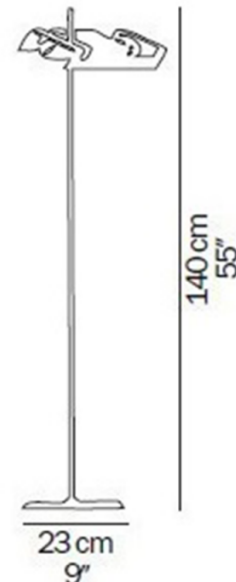

## PRODUCT SPECIFICATION

- Light Source:** 1 x Max 48W G9 (Included)
- IP Code:** 20
- Dimming:** In-line dimmer included on cable.
- Dimensions:** Base: Ø23cm  
Height: 140cm

**For all sales and technical enquiries, please contact:**