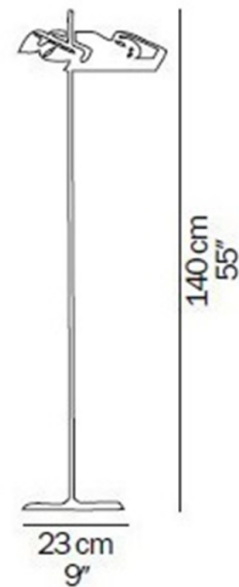

Oluce Spider Floor Lamp

LA9404

SOURCE: <https://www.davidvillagelighting.co.uk/product/Oluce-Spider-Floor-Lamp/9892>

PRODUCT DESCRIPTION

Designer: Joe Colombo

Oluce Spider Floor Lamp

Oluce Spider Floor Lamp was designed by Joe Colombo in 1965. Spider Floor Lamp won the first Golden Compass Award for Oluce. In 1972, the Spider collection was displayed in New York for an unforgettable exhibition entitled "Italy: The New Domestic Landscape". Since then, the collection has been added to a permanent collection at the Triennale International Exhibition in Milan. You can add an element of sophistication to any residential or commercial décor.

Spider Floor Lamp is an excellent source of direct lighting that can enhance the ambience of any room. The lamp features a sleek and modern design, with a gloss black stove-enamelled metal reflector that is specifically created to take a special horizontal bulb. This unique design ensures that the light is evenly distributed throughout the room, creating a warm and inviting atmosphere. Overall, the Spider Floor Lamp is a stylish and practical addition to any home or office.

PRODUCT SPECIFICATION

- Light Source:** 1x Max 48W, G9 (Included)
- IP Code:** 20
- Dimming:** In line dimmer switch on cable
- Dimensions:** Base diameter: Ø 23cm
Height: 140cm

For all sales and technical enquiries, please contact: