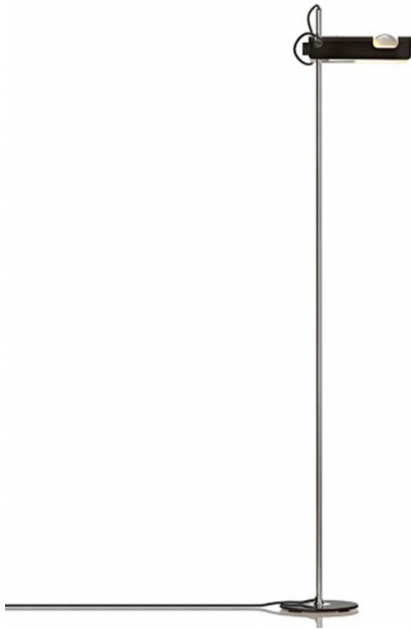

Oluce Spider Floor Lamp

LA9404

SOURCE: <https://www.davidvillagelighting.co.uk/product/Oluce-Spider-Floor-Lamp/9892>

PRODUCT DESCRIPTION

Designer: Joe Colombo

Oluce Spider Floor Lamp

Oluce Spider Floor Lamp was designed by Joe Colombo in 1965. Spider Floor Lamp won the first Golden Compass Award for Oluce. In 1972, the Spider collection was displayed in New York for an unforgettable exhibition entitled "Italy: The New Domestic Landscape". Since then, the collection has been added to a permanent collection at the Triennale International Exhibition in Milan. You can add an element of sophistication to any residential or commercial décor.

Spider Floor Lamp is an excellent source of direct lighting that can enhance the ambience of any room. The lamp features a sleek and modern design, with a gloss black stove-enamelled metal reflector that is specifically created to take a special horizontal bulb. This unique design ensures that the light is evenly distributed throughout the room, creating a warm and inviting atmosphere. Overall, the Spider Floor Lamp is a stylish and practical addition to any home or office.

PRODUCT SPECIFICATION

- Light Source:** 1x Max 48W, G9 (Included)
- IP Code:** 20
- Dimming:** In line dimmer switch on cable
- Dimensions:** Base diameter: Ø 23cm
Height: 140cm

For all sales and technical enquiries, please contact: