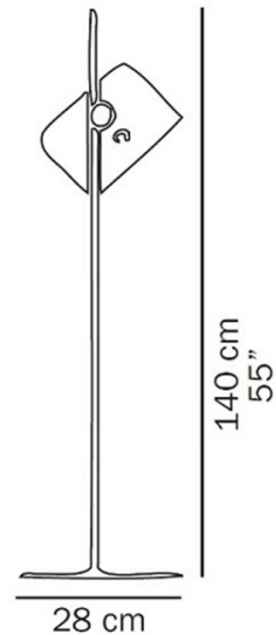

Oluce Coupe 3321 Floor Lamp

LA9403

SOURCE: <https://www.davidvillagelighting.co.uk/product/Oluce-Coupe-3321-Floor-Lamp/9891>

PRODUCT DESCRIPTION

Designer: Joe Colombo

Oluce Coupe 3321 Floor Lamp

Oluce Coupe 3321 Floor Lamp was designed by Joe Colombo in 1967. Colombo won the "International Design Award" of the American Institute of Interior Designers in Chicago in 1968 for the Coupé 3321 Floor Lamp and is now part of the permanent collection at both the MoMA in New York and the "Neue Sammlung" Museum in Munich. The head of the lamp can move up, down and sideways due to an ingenious and effective mechanism that connects the stem to the head which makes it possible to direct the light beam in several different directions.

The Coupe 3321 floor lamp is created from a lacquered metal base, chromium-plated stem, and adjustable reflector in lacquered aluminium and is available in two versions: a semi-cylindrical or a semi-spherical dome. The lamp is available in a black chrome-plated metal which can be featured in both a residential and commercial setting.

PRODUCT SPECIFICATION

Light Source: 1x Max 100W, E27 (excluded)

IP Code: 20

Dimming: In line on/off switch included on cable.

Dimensions: Height: 140cm
Base diameter: 28cm

For all sales and technical enquiries, please contact: