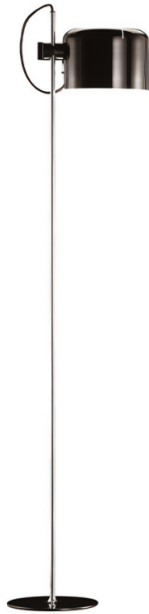

Oluce Coupe 3321 Floor Lamp

LA9403

SOURCE: <https://www.davidvillagelighting.co.uk/product/Oluce-Coupe-3321-Floor-Lamp/9891>

PRODUCT DESCRIPTION

Designer: Joe Colombo

Oluce Coupe 3321 Floor Lamp

The Oluce Coupé 3321 Floor Lamp is another iconic design by Joe Colombo, created in 1967 and recognised with the "International Design Award" the following year. This floor lamp's innovative mechanism allows its head to move up, down, and sideways, enabling precise control over the direction of light. Crafted with a lacquered metal base, a chrome-plated stem, and an adjustable aluminium reflector, the Coupé 3321 embodies functional elegance.

Available in semi-cylindrical and semi-spherical dome variations, the Coupé 3321 is finished in sleek black or white, making it an excellent choice for both residential and commercial interiors. Its timeless design and versatility ensure it will remain a cherished addition to any space.

PRODUCT SPECIFICATION

Light Source: 1 x Max 100W E27 (Excluded)

IP Code: 20

Dimming: In-line on/off switch included on cable.

Dimensions: Height: 140cm
Base: Ø28cm

For all sales and technical enquiries, please contact: