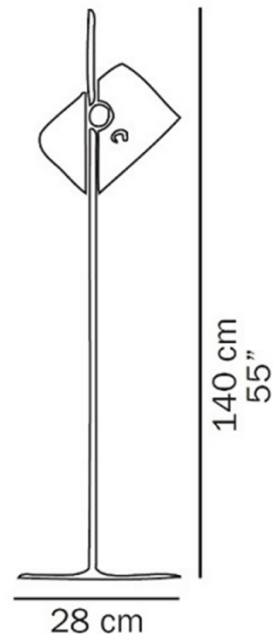

Oluce Coupe 3321 Floor Lamp

LA9403

SOURCE: <https://www.davidvillagelighting.co.uk/product/Oluce-Coupe-3321-Floor-Lamp/9891>

PRODUCT DESCRIPTION

Designer: Joe Colombo

Oluce Coupe 3321 Floor Lamp

The Oluce Coupé 3321 Floor Lamp is another iconic design by Joe Colombo, created in 1967 and recognised with the "International Design Award" the following year. This floor lamp's innovative mechanism allows its head to move up, down, and sideways, enabling precise control over the direction of light. Crafted with a lacquered metal base, a chrome-plated stem, and an adjustable aluminium reflector, the Coupé 3321 embodies functional elegance.

PRODUCT SPECIFICATION

Light Source: 1 x Max 100W E27 (Excluded)

IP Code: 20

Dimming: In-line on/off switch included on cable.

Dimensions: Height: 140cm
Base: Ø28cm

For all sales and technical enquiries, please contact: