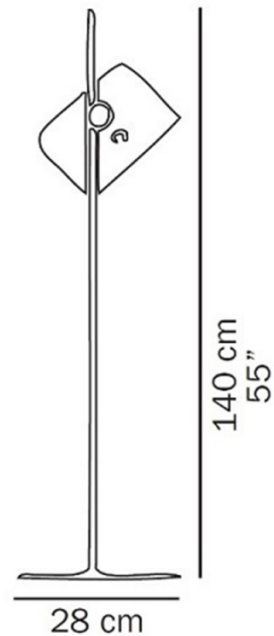

Oluce Coupe 3321 Floor Lamp

LA9403

SOURCE: <https://www.davidvillagelighting.co.uk/product/Oluce-Coupe-3321-Floor-Lamp/9891>

PRODUCT DESCRIPTION

Designer: Joe Colombo

Oluce Coupe 3321 Floor Lamp

The Oluce Coupé 3321 Floor Lamp is another iconic design by Joe Colombo, created in 1967 and recognised with the "International Design Award" the following year. This floor lamp's innovative mechanism allows its head to move up, down, and sideways, enabling precise control over the direction of light. Crafted with a lacquered metal base, a chrome-plated stem, and an adjustable aluminium reflector, the Coupé 3321 embodies functional elegance.

PRODUCT SPECIFICATION

- Light Source:** 1 x Max 100W E27 (Excluded)
- IP Code:** 20
- Dimming:** In-line on/off switch included on cable.
- Dimensions:** Height: 140cm
Base: Ø28cm

For all sales and technical enquiries, please contact: