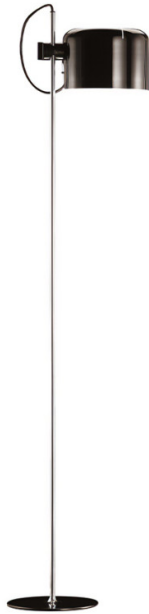

Oluce Coupe 3321 Floor Lamp

LA9403

SOURCE: <https://www.davidvillagelighting.co.uk/product/Oluce-Coupe-3321-Floor-Lamp/9891>

PRODUCT DESCRIPTION

Designer: Joe Colombo

Oluce Coupe 3321 Floor Lamp

The Oluce Coupé 3321 Floor Lamp is another iconic design by Joe Colombo, created in 1967 and recognised with the "International Design Award" the following year. This floor lamp's innovative mechanism allows its head to move up, down, and sideways, enabling precise control over the direction of light. Crafted with a lacquered metal base, a chrome-plated stem, and an adjustable aluminium reflector, the Coupé 3321 embodies functional elegance.

Available in semi-cylindrical and semi-spherical dome variations, the Coupé 3321 is finished in sleek black or white, making it an excellent choice for both residential and commercial interiors. Its timeless design and versatility ensure it will remain a cherished addition to any space.

PRODUCT SPECIFICATION

- Light Source:** 1 x Max 100W E27 (Excluded)
- IP Code:** 20
- Dimming:** In-line on/off switch included on cable.
- Dimensions:** Height: 140cm
Base: Ø28cm

For all sales and technical enquiries, please contact: