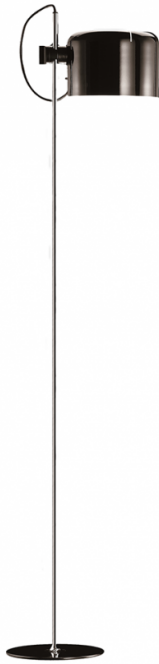

Oluce Coupe 3321 Floor Lamp

LA9403

SOURCE: <https://www.davidvillagelighting.co.uk/product/Oluce-Coupe-3321-Floor-Lamp/9891>

PRODUCT DESCRIPTION

Designer: Joe Colombo

Oluce Coupe 3321 Floor Lamp

Oluce Coupe 3321 Floor Lamp was designed by Joe Colombo in 1967. Colombo won the "International Design Award" of the American Institute of Interior Designers in Chicago in 1968 for the Coupé 3321 Floor Lamp and is now part of the permanent collection at both the MoMA in New York and the "Neue Sammlung" Museum in Munich. The head of the lamp can move up, down and sideways due to an ingenious and effective mechanism that connects the stem to the head which makes it possible to direct the light beam in several different directions.

The Coupe 3321 floor lamp is created from a lacquered metal base, chromium-plated stem, and adjustable reflector in lacquered aluminium and is available in two versions: a semi-cylindrical or a semi-spherical dome. The lamp is available in a black chrome-plated metal which can be featured in both a residential and commercial setting.

PRODUCT SPECIFICATION

Light Source: 1x Max 100W, E27 (excluded)

IP Code: 20

Dimming: In line on/off switch included on cable.

Dimensions: Height: 140cm
Base diameter: 28cm

For all sales and technical enquiries, please contact: