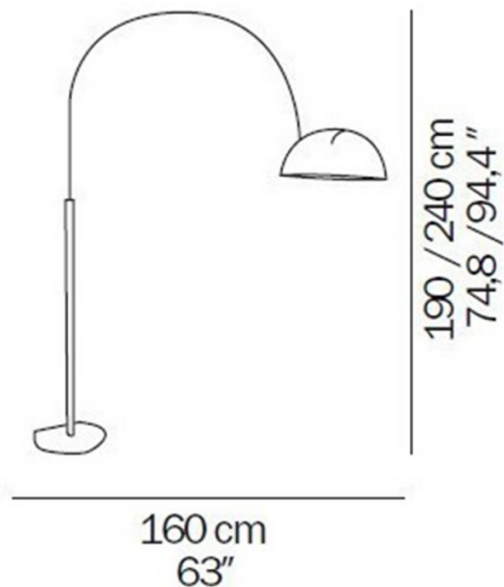

Oluce Coupe 3320/R Floor Lamp

LA9402

SOURCE: <https://www.davidvillagelighting.co.uk/product/Oluce-Coupe-3320R-Floor-Lamp/9890>

PRODUCT DESCRIPTION

Designer: Joe Colombo

Oluce Coupe 3320/R Floor Lamp

The Oluce Coupé 3320/R Floor Lamp, designed by Joe Colombo in 1967, is a masterpiece of Italian design and functionality. This arched floor lamp features a chrome-plated adjustable arm and a semi-spherical lacquered aluminium reflector, providing direct light that can be easily angled to suit your needs. Its sleek design is complemented by a lacquered metal base, creating a balanced and stylish aesthetic.

- Light Source:** 1 x Max 100W E27 (Excluded)
- IP Code:** 20
- Dimming:** In-line dimmer included on cable.
- Dimensions:** Adjustable height: 190 - 240cm
Depth: 160cm

For all sales and technical enquiries, please contact: