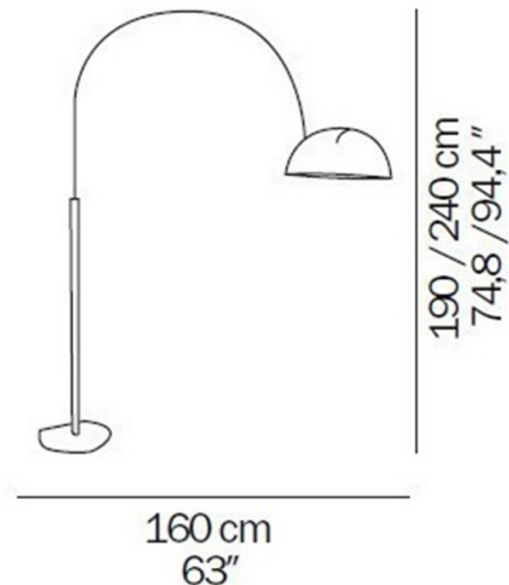

# Oluce Coupe 3320/R Floor Lamp

LA9402

SOURCE: <https://www.davidvillagelighting.co.uk/product/Oluce-Coupe-3320R-Floor-Lamp/9890>

### Oluce Coupe 3320/R Floor Lamp

Oluce Coupé 3320/R Floor Lamp was designed by Joe Colombo in 1967. Colombo and Oluce have become important and inseparable partners in Italian design history. This versatile arch floor lamp gives direct downward light thanks to its metal lacquered base and structure, the light is perfectly balanced. The chrome height adjuster can also revolve left and right to create the perfect angled lamp in both commercial and residential settings.

## PRODUCT SPECIFICATION

- Light Source:** 1 x Max 100W, E27 (excluded)
- IP Code:** 20
- Dimming:** Integrated dimmer switch on cable
- Dimensions:** Adjustable height: 190 - 240cm  
Depth: 160cm

**For all sales and technical enquiries, please contact:**