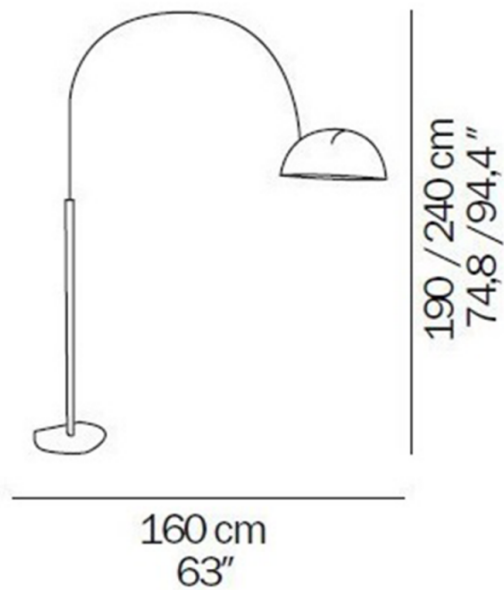

Oluce Coupe 3320/R Floor Lamp

LA9402

SOURCE: <https://www.davidvillagelighting.co.uk/product/Oluce-Coupe-3320R-Floor-Lamp/9890>

PRODUCT DESCRIPTION

Designer: Joe Colombo

Oluce Coupe 3320/R Floor Lamp

The Oluce Coupé 3320/R Floor Lamp, designed by Joe Colombo in 1967, is a masterpiece of Italian design and functionality. This arched floor lamp features a chrome-plated adjustable arm and a semi-spherical lacquered aluminium reflector, providing direct light that can be easily angled to suit your needs. Its sleek design is complemented by a lacquered metal base, creating a balanced and stylish aesthetic.

- Light Source:** 1 x Max 100W E27 (Excluded)
- IP Code:** 20
- Dimming:** In-line dimmer included on cable.
- Dimensions:** Adjustable height: 190 - 240cm
Depth: 160cm

For all sales and technical enquiries, please contact: