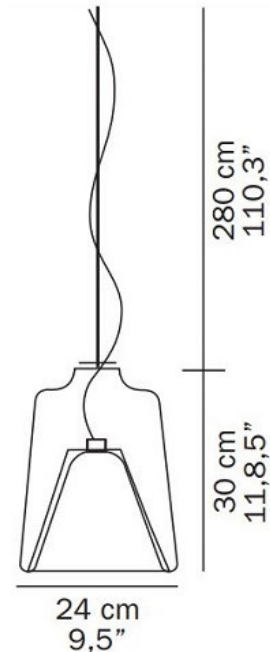

Suspended by a 280cm cable, the Lanterna Pendant Light is versatile and stylish, suitable for various applications. Whether used individually or in clusters, it works beautifully above kitchen islands, dining tables, or as a centrepiece in a living area. The anodized metal structure enhances its elegant form, making it an ideal choice for those seeking refined and timeless lighting solutions.

PRODUCT SPECIFICATION

Light Source: 1 x Max 100W E27 (Excluded)

IP Code: 20

Dimensions: Shade: Ø24cm
Shade Height: 30cm
Cable Length: 280cm

For all sales and technical enquiries, please contact:

+44 (0)114 263 4266