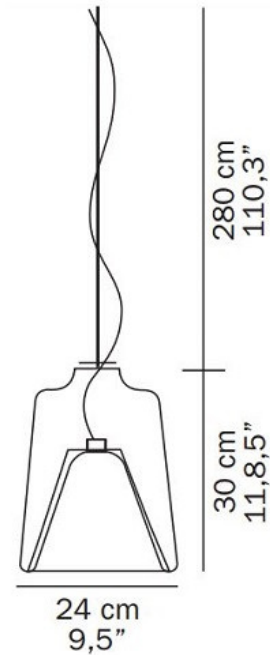

Suspended by a 280cm cable, the Lanterna Pendant Light is versatile and stylish, suitable for various applications. Whether used individually or in clusters, it works beautifully above kitchen islands, dining tables, or as a centrepiece in a living area. The anodized metal structure enhances its elegant form, making it an ideal choice for those seeking refined and timeless lighting solutions.

PRODUCT SPECIFICATION

Light Source: 1 x Max 100W E27 (Excluded)

IP Code: 20

Dimensions: Shade: Ø24cm
Shade Height: 30cm
Cable Length: 280cm

For all sales and technical enquiries, please contact:

+44 (0)114 263 4266