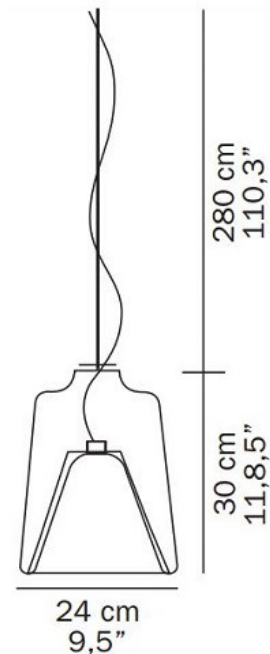

Suspended by a 280cm cable, the Lanterna Pendant Light is versatile and stylish, suitable for various applications. Whether used individually or in clusters, it works beautifully above kitchen islands, dining tables, or as a centrepiece in a living area. The anodized metal structure enhances its elegant form, making it an ideal choice for those seeking refined and timeless lighting solutions.

PRODUCT SPECIFICATION

Light Source: 1 x Max 100W E27 (Excluded)

IP Code: 20

Dimensions: Shade: Ø24cm
Shade Height: 30cm
Cable Length: 280cm

For all sales and technical enquiries, please contact:

+44 (0)114 263 4266