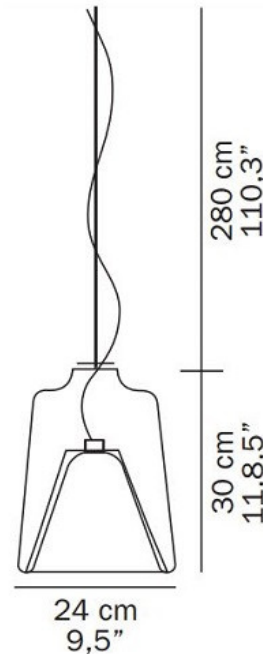

Oluce Lanterna Pendant

LA9401

SOURCE: <https://www.davidvillagelighting.co.uk/product/Oluce-Lanterna-Pendant/9889>

PRODUCT DESCRIPTION

Designer: Marta Laudani & Marco Romanelli

Oluce Lanterna Pendant

Oluce Lanterna Pendant was designed by Marta Laudani & Marco Romanelli in 1998. The Lanterna family achieve tranquillity by enclosing light inside a cone casing which is completed by a single bulb. Naturally shaped sand-blasted glass creates the Lanterna's shade and is attached to the anodized metal fixture which is then hung from the ceiling by a 280cm cable. Lanterna's glass shade is a classic design which references traditional glass lanterns of the past.

PRODUCT SPECIFICATION

Light Source: 1 x Max 100W, E27 (Excluded)

IP Code: 20

Dimensions: Shade: Ø 24cm
Shade Height: 30cm
Drop Height: 280cm

For all sales and technical enquiries, please contact:

+44 (0)114 263 4266