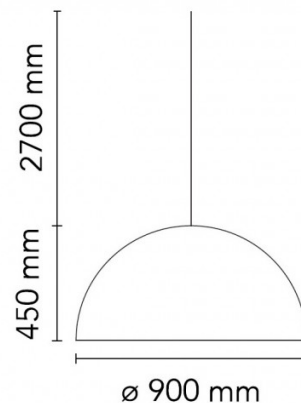

PRODUCT SPECIFICATION

Light Source: 1 x max 20W LED E27 (excluded)

IP Code: 20

Dimming: Dimmable via mains phase dimming

Dimensions: Ø90cm
45cm shade height
270cm cable length

For all sales and technical enquiries, please contact: