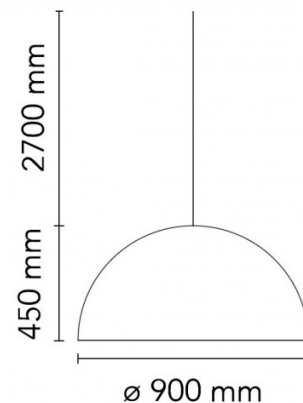

### PRODUCT SPECIFICATION

**Light Source:** 1 x max 20W LED E27 (excluded)

**IP Code:** 20

**Dimming:** Dimmable via mains phase dimming

**Dimensions:** Ø90cm  
45cm shade height  
270cm cable length

**For all sales and technical enquiries, please contact:**