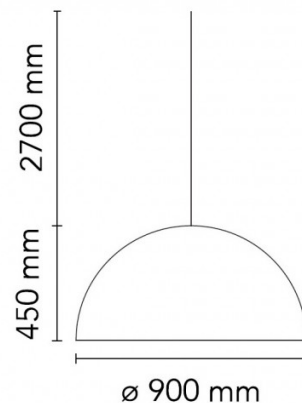

The Skygarden S2 pendant, manufactured by Flos, provides a soft diffused light, and is a striking centrepiece to any room. The S2 size is suitable for larger spaces with its diameter of 90cm, while the S1 size is suitable for smaller residential spaces. If ceiling height is at a premium, the [recessed version](#) still provides all the decorative impact of the suspended versions.

PRODUCT SPECIFICATION

- Light Source:** 1 x max 20W LED E27 (excluded)
- IP Code:** 20
- Dimming:** Dimmable via mains phase dimming
- Dimensions:** Ø90cm
45cm shade height
270cm cable length

For all sales and technical enquiries, please contact: