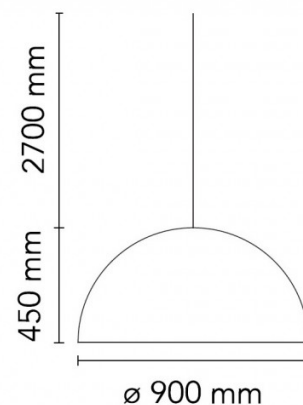

PRODUCT SPECIFICATION

Light Source: 1 x max 20W LED E27 (excluded)

IP Code: 20

Dimming: Dimmable via mains phase dimming

Dimensions: Ø90cm
45cm shade height
270cm cable length

For all sales and technical enquiries, please contact: