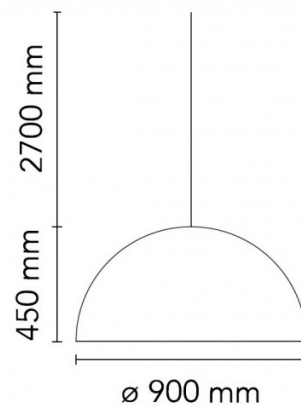

PRODUCT SPECIFICATION

Light Source: 1 x max 20W LED E27 (excluded)

IP Code: 20

Dimming: Dimmable via mains phase dimming

Dimensions: Ø90cm
45cm shade height
270cm cable length

For all sales and technical enquiries, please contact: