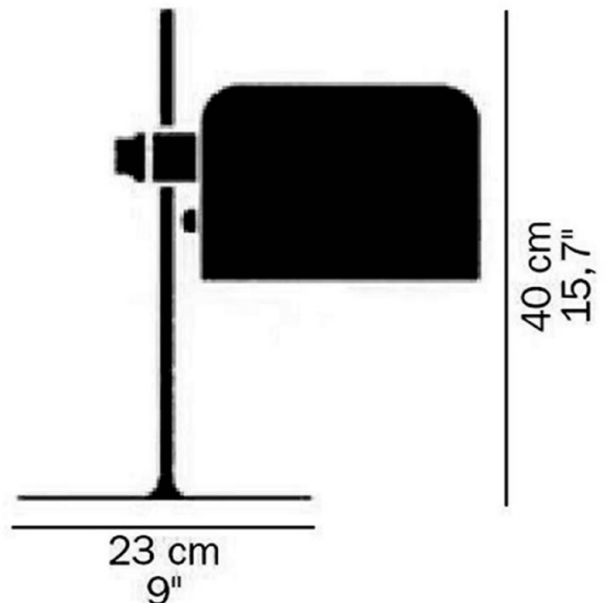

The direct table lamp has a special semi-cylindrical reflector in stove-enamelled metal which tilts and turns on a black plastic joint, which also changes the height of the reflector.

The Coupe 2202 Table lamp is created from a lacquered metal base, chromium-plated stem, and adjustable reflector in lacquered aluminium.

PRODUCT SPECIFICATION

Light Source: 1x Max 100W, E27 (excluded)

IP Code: 20

Dimming: In line on/off switch on cable

Dimensions: Height: 40cm
Base diameter: 23cm

For all sales and technical enquiries, please contact: