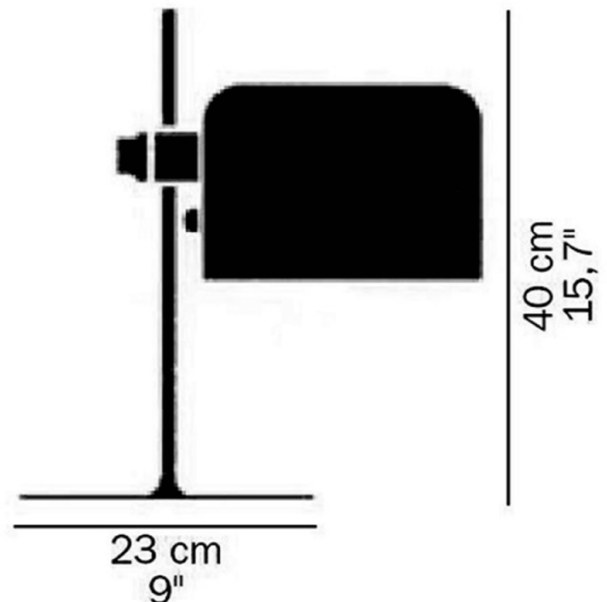

PRODUCT SPECIFICATION

Light Source: 1 x Max 100W E27 (Excluded)

IP Code: 20

Dimming: In-line on/off switch included on cable.

Dimensions: Height: 40cm
Base: Ø23cm

For all sales and technical enquiries, please contact: