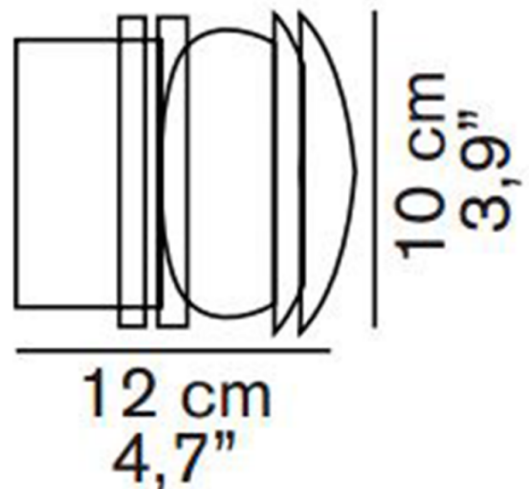

Oluce Fresnel 1148 Wall Light

LA9381

SOURCE: <https://www.davidvillagelighting.co.uk/product/Oluce-Fresnel-1148-Wall-Light/9857>

PRODUCT DESCRIPTION

Designer: Joe Colombo

Oluce Fresnel 1148 Wall Light

The Oluce Fresnel 1148 Wall Light, designed by Joe Colombo in 1966, is a palm-sized marvel of lighting design. With a diameter of just 10cm, this compact yet impactful lamp features a Fresnel lens that refracts and disperses light evenly, producing a soft, diffused glow. The light's minimalist metal body, available in a range of neutral finishes, complements its elegant functionality. Designed with an IP44 rating, this wall light is perfect for damp environments, allowing it to be used in bathrooms, outdoor terraces, or other challenging settings.

The Oluce Fresnel 1148 Wall Light is also available in a white or grey finish, please [contact us](#) for more information and pricing.

PRODUCT SPECIFICATION

- Light Source:** 1x Max 40W E14 (Excluded)
- IP Code:** 44
- Dimming:** Dimmable via mains phase dimming.
- Dimensions:** Shade: Ø10cm
Depth: 12cm