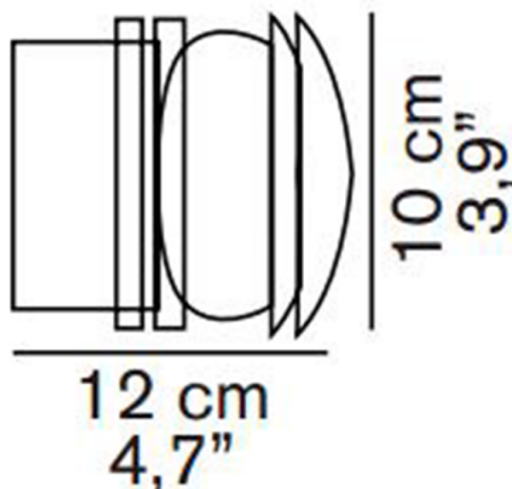

## PRODUCT SPECIFICATION

**Light Source:** 1x Max 40W, E14 (excluded)

**IP Code:** 44

**Dimming:** Dimmable via mains phase dimming

**Dimensions:** Diameter: Ø 10cm  
Depth: 12cm

**For all sales and technical enquiries, please contact:**