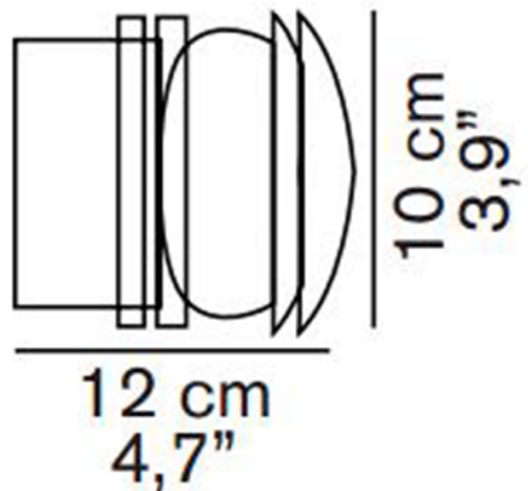

## PRODUCT SPECIFICATION

**Light Source:** 1x Max 40W E14 (Excluded)

**IP Code:** 44

**Dimming:** Dimmable via mains phase dimming.

**Dimensions:** Shade: Ø10cm  
Depth: 12cm

**For all sales and technical enquiries, please contact:**