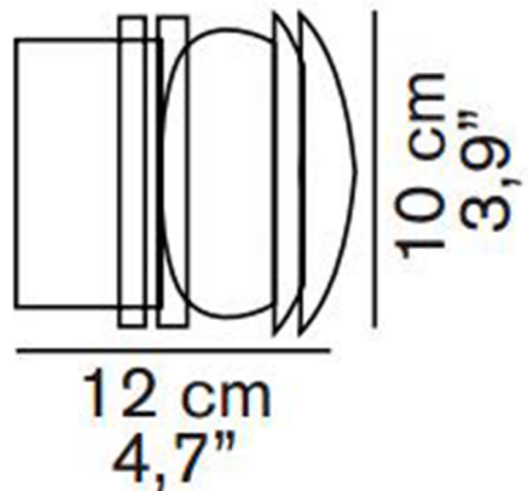

### Oluce Fresnel 1148 Wall Light

The Oluce Fresnel 1148 Wall Light, designed by Joe Colombo in 1966, is a palm-sized marvel of lighting design. With a diameter of just 10cm, this compact yet impactful lamp features a Fresnel lens that refracts and disperses light evenly, producing a soft, diffused glow. The light's minimalist metal body, available in a range of neutral finishes, complements its elegant functionality. Designed with an IP44 rating, this wall light is perfect for damp environments, allowing it to be used in bathrooms, outdoor terraces, or other challenging settings.

## PRODUCT SPECIFICATION

- Light Source:** 1x Max 40W E14 (Excluded)
- IP Code:** 44
- Dimming:** Dimmable via mains phase dimming.
- Dimensions:** Shade: Ø10cm  
Depth: 12cm

**For all sales and technical enquiries, please contact:**