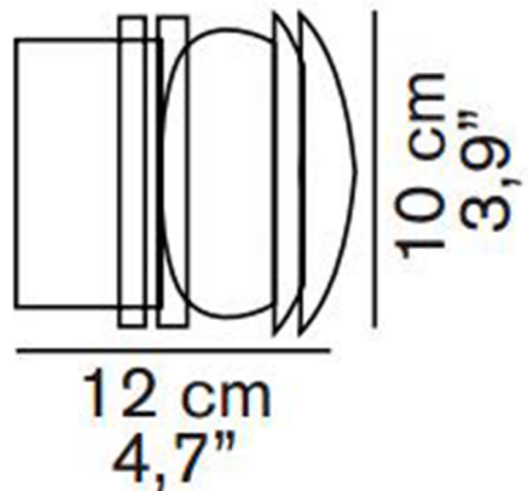

Oluce Fresnel 1148 Wall Light

LA9381

SOURCE: <https://www.davidvillagelighting.co.uk/product/Oluce-Fresnel-1148-Wall-Light/9857>

PRODUCT DESCRIPTION

Designer: Joe Colombo

Oluce Fresnel 1148 Wall Light

The Oluce Fresnel 1148 Wall Light, designed by Joe Colombo in 1966, is a palm-sized marvel of lighting design. With a diameter of just 10cm, this compact yet impactful lamp features a Fresnel lens that refracts and disperses light evenly, producing a soft, diffused glow. The light's minimalist metal body, available in a range of neutral finishes, complements its elegant functionality. Designed with an IP44 rating, this wall light is perfect for damp environments, allowing it to be used in bathrooms, outdoor terraces, or other challenging settings.

The Oluce Fresnel 1148 Wall Light is also available in a white or grey finish, please [contact us](#) for more information and pricing.

PRODUCT SPECIFICATION

- Light Source:** 1x Max 40W E14 (Excluded)
- IP Code:** 44
- Dimming:** Dimmable via mains phase dimming.
- Dimensions:** Shade: Ø10cm
Depth: 12cm