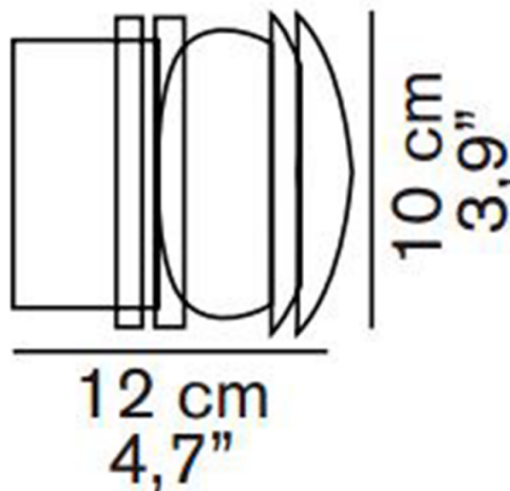

Oluce Fresnel 1148 Wall Light

LA9381

SOURCE: <https://www.davidvillagelighting.co.uk/product/Oluce-Fresnel-1148-Wall-Light/9857>

PRODUCT DESCRIPTION

Designer: Joe Colombo

Oluce Fresnel 1148 Wall Light

Oluce Fresnel 1148 Wall Light was created by an Italian industrial designer, Joe Colombo. This palm-sized wall lamp has a diameter of 10cm and a depth of 12cm. The light source is protected with a fresnel glass lens, which is where the title for this light came from. Fresnel glass refracts the light outwards, dispersing the light evenly. Designed with an IP of 44, this wall light is created for both indoor and outdoor use. Fresnel 1148 wall light is one of those perfect designs which cannot be improved upon because of its timeless simplicity.

PRODUCT SPECIFICATION

Light Source: 1x Max 40W, E14 (excluded)

IP Code: 44

Dimming: Dimmable via mains phase dimming

Dimensions: Diameter: Ø 10cm
Depth: 12cm

For all sales and technical enquiries, please contact: