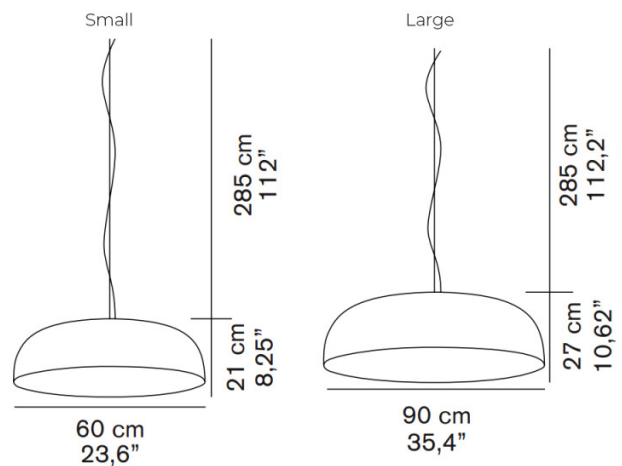

oluce

Oluce Canopy LED Pendant

LA9378

SOURCE: <https://www.davidvillagelighting.co.uk/product/Oluce-Canopy-LED-Pendant/9854>

PRODUCT DESCRIPTION

Designer: Francesco Rota

Oluce Canopy LED Pendant

The Oluce Canopy LED Pendant is a masterpiece by Francesco Rota, designed in 2010 to transform the utilitarian ceiling rose into a central design element. Featuring a sleek, oversized metal lampshade, the Canopy pendant conceals its light source within, diffusing soft, indirect illumination. Its unique design combines elegance and functionality, making it suitable for a variety of interiors, from contemporary homes to sophisticated commercial spaces.

PRODUCT SPECIFICATION

Light Source: 25W, 3000K, 4500 Lumens

IP Code: 20

Dimming: Dimmable via mains phase dimming.

Dimensions: Small:
Height: 21cm
Shade: Ø60cm

Cable length: 285cm

Large:
Height: 27cm
Shade: Ø90cm

Cable length: 285cm

For all sales and technical enquiries, please contact:

+44 (0)114 263 4266

info@davidvillagelighting.co.uk

www.davidvillagelighting.co.uk