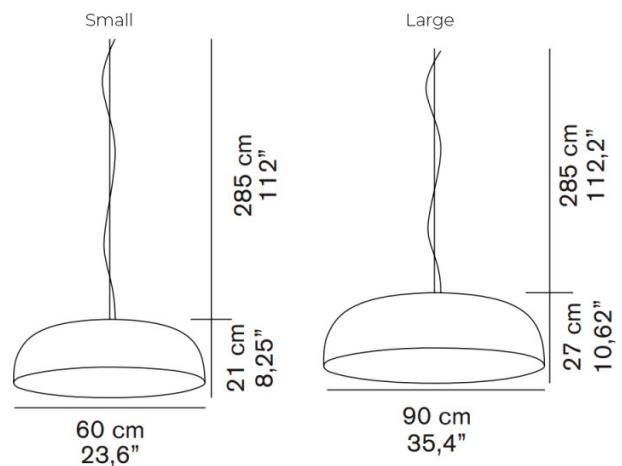

Oluce Canopy LED Pendant

LA9378

SOURCE: <https://www.davidvillagelighting.co.uk/product/Oluce-Canopy-LED-Pendant/9854>

PRODUCT DESCRIPTION

Designer: Francesco Rota

Oluce Canopy LED Pendant

The Oluce Canopy LED Pendant is a masterpiece by Francesco Rota, designed in 2010 to transform the utilitarian ceiling rose into a central design element. Featuring a sleek, oversized metal lampshade, the Canopy pendant conceals its light source within, diffusing soft, indirect illumination. Its unique design combines elegance and functionality, making it suitable for a variety of interiors, from contemporary homes to sophisticated commercial spaces.

PRODUCT SPECIFICATION

Light Source: 25W, 3000K, 4500 Lumens

IP Code: 20

Dimming: Dimmable via mains phase dimming.

Dimensions: Small:
Height: 21cm
Shade: Ø60cm

Cable length: 285cm

Large:
Height: 27cm
Shade: Ø90cm

Cable length: 280cm

For all sales and technical enquiries, please contact:

+44 (0)114 263 4266

info@davidvillagelighting.co.uk

www.davidvillagelighting.co.uk