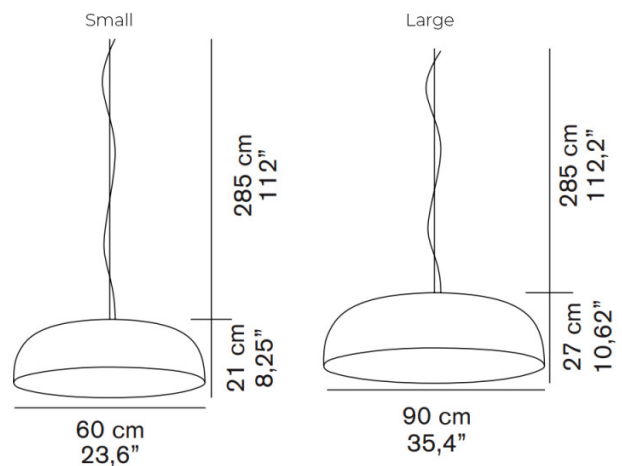

oluce

Oluce Canopy LED Pendant

LA9378

SOURCE: <https://www.davidvillagelighting.co.uk/product/Oluce-Canopy-LED-Pendant/9854>

PRODUCT DESCRIPTION

Designer: Francesco Rota

Oluce Canopy LED Pendant

The Oluce Canopy LED Pendant is a masterpiece by Francesco Rota, designed in 2010 to transform the utilitarian ceiling rose into a central design element. Featuring a sleek, oversized metal lampshade, the Canopy pendant conceals its light source within, diffusing soft, indirect illumination. Its unique design combines elegance and functionality, making it suitable for a variety of interiors, from contemporary homes to sophisticated commercial spaces.

PRODUCT SPECIFICATION

Light Source: 25W, 3000K, 4500 Lumens

IP Code: 20

Dimming: Dimmable via mains phase dimming.

Dimensions: Small:
Height: 21cm
Shade: Ø60cm

Cable length: 285cm

Large:
Height: 27cm
Shade: Ø90cm

Cable length: 280cm

For all sales and technical enquiries, please contact:

+44 (0)114 263 4266

info@davidvillagelighting.co.uk

www.davidvillagelighting.co.uk