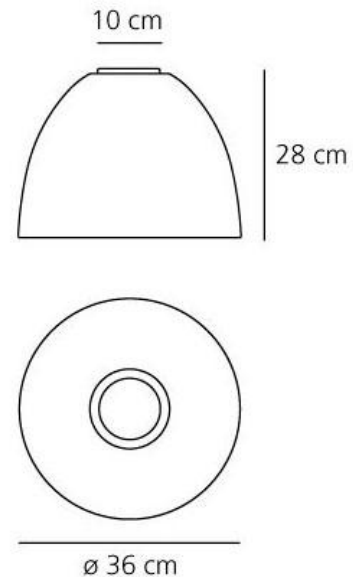

## PRODUCT SPECIFICATION

**Light Source:** 1 x 150W E27 or 21w E27 LED DIM (excluded)

**IP Code:** 40

**Dimming:** Dimmable via mains phase dimming.

**Dimensions:** Ø 36 cm  
28 cm height

**For all sales and technical enquiries, please contact:**