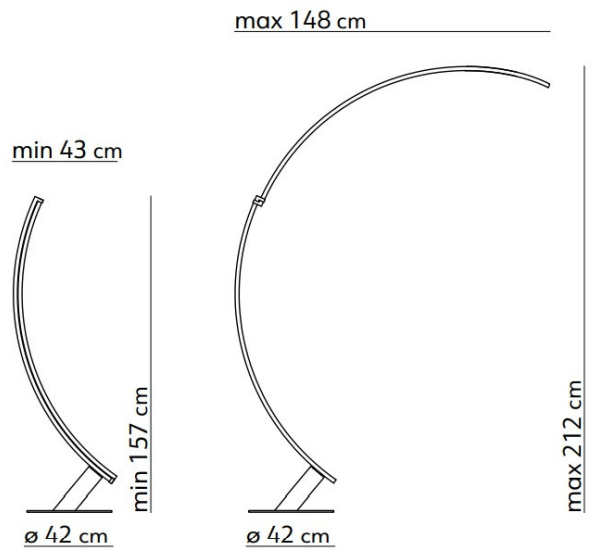

**PRODUCT SPECIFICATION**

**Light Source:** 43.2W, 2700K, 4200 Lumens

**IP Code:** 20

**Dimming:** In line dimmer included on cable.

**Dimensions:** Base: Ø42cm  
Depth: 43cm-148cm  
Height: 157cm-212cm  
Cable Length: 360cm