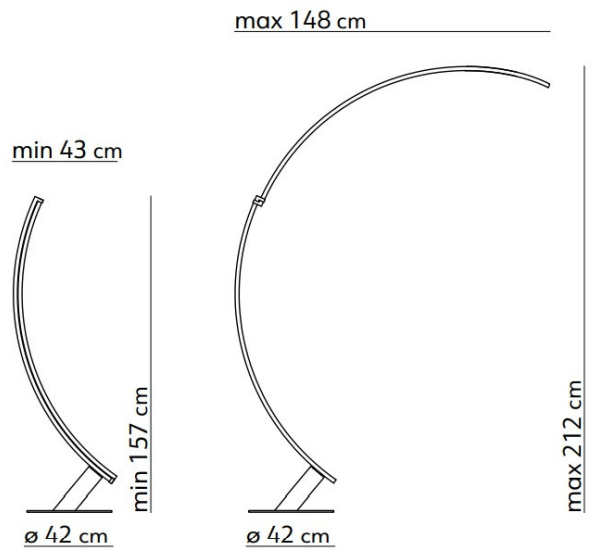

PRODUCT SPECIFICATION

Light Source: 43.2W, 2700K, 4200 Lumens

IP Code: 20

Dimming: In line dimmer included on cable.

Dimensions: Base: Ø42cm
Depth: 43cm-148cm
Height: 157cm-212cm
Cable Length: 360cm