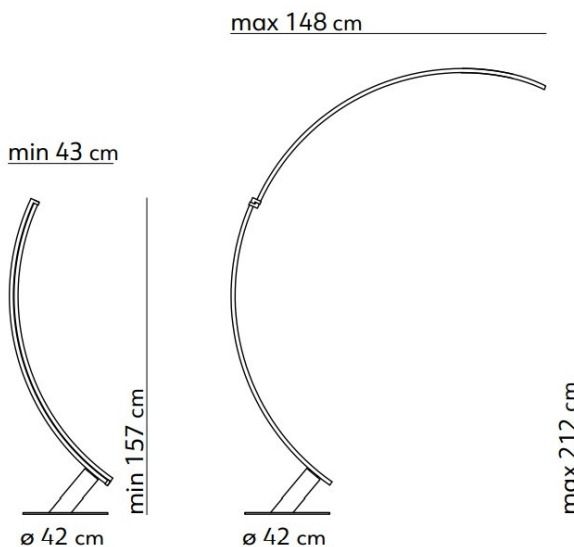

PRODUCT SPECIFICATION

Light Source: 43.2W, 2700K, 4200 Lumens

IP Code: 20

Dimming: In line dimmer included on cable.

Dimensions: Base: Ø42cm
Depth: 43cm-148cm
Height: 157cm-212cm
Cable Length: 360cm

For all sales and technical enquiries, please contact: