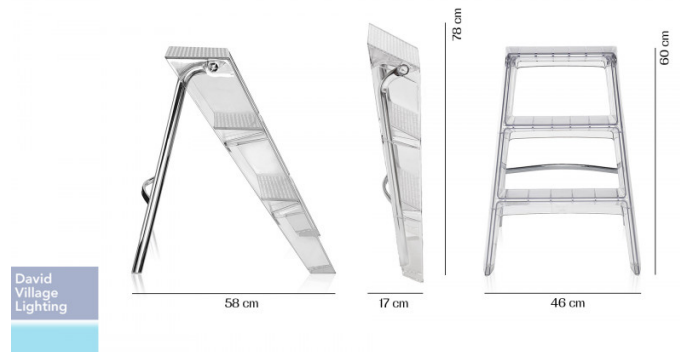

Kartell

Kartell Upper Stepladder

LA9356

SOURCE: <https://www.davidvillagelighting.co.uk/product/Kartell-Upper-Stepladder/9780>

PRODUCT DESCRIPTION

Designer: Alberto Meda & Paolo Rizzatto

Upper Stepladder by Kartell

A stepladder with a bold personality and functionality. It is where form and function fuse together. Kartell is responsible for the implementation of Alberto Meda's and Paolo Rizzatto's design, the Upper, due to the injection moulding, the step ladder becomes durable and tough. These are the attribute one seeks on a ladder. The steps are slip-resistant, making them both practical and safe

The Upper stepladder is functional and practical, as well as an attractive accessory to have around. The Upper is available in 3 colours, crystal/transparent, cobalt and orange-red.

*The stepladder can support a maximum weight of **260 kg**.*

PRODUCT SPECIFICATION

Dimensions: 46 cm width
60 cm height
58 cm opening
17 cm x 78 cm when folded

For all sales and technical enquiries, please contact:

+44 (0)114 263 4266

info@davidvillagelighting.co.uk