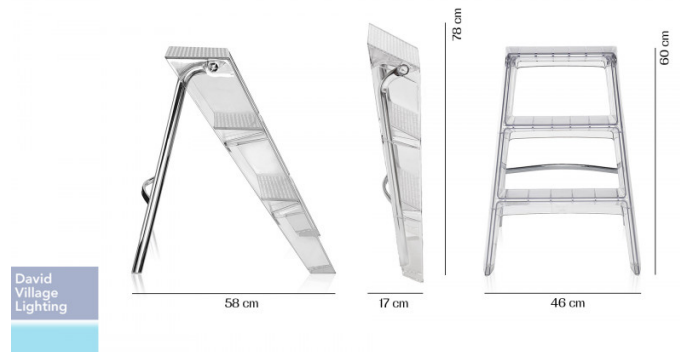

**Kartell**

**Kartell Upper Stepladder**

LA9356

SOURCE: <https://www.davidvillagelighting.co.uk/product/Kartell-Upper-Stepladder/9780>

**PRODUCT DESCRIPTION**

**Designer:** Alberto Meda & Paolo Rizzatto

**Upper Stepladder by Kartell**

A stepladder with a bold personality and functionality. It is where form and function fuse together. Kartell is responsible for the implementation of Alberto Meda's and Paolo Rizzatto's design, the Upper, due to the injection moulding, the step ladder becomes durable and tough. These are the attribute one seeks on a ladder. The steps are slip-resistant, making them both practical and safe

The Upper stepladder is functional and practical, as well as an attractive accessory to have around. The Upper is available in 3 colours, crystal/transparent, cobalt and orange-red.

*The stepladder can support a maximum weight of 260 kg.*

**PRODUCT SPECIFICATION**

**Dimensions:** 46 cm width  
60 cm height  
58 cm opening  
17 cm x 78 cm when folded

**For all sales and technical enquiries, please contact:**

+44 (0)114 263 4266

info@davidvillagelighting.co.uk