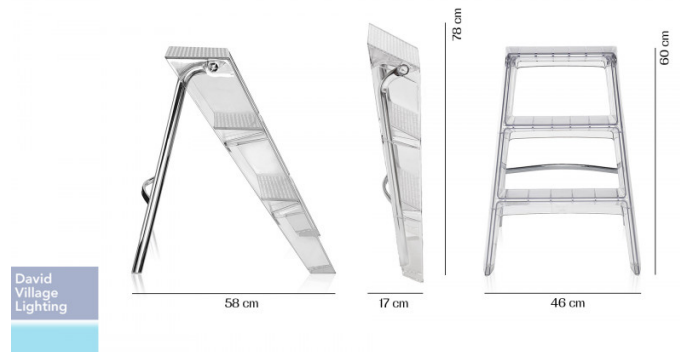

Kartell

Kartell Upper Stepladder

LA9356

SOURCE: <https://www.davidvillagelighting.co.uk/product/Kartell-Upper-Stepladder/9780>

PRODUCT DESCRIPTION

Designer: Alberto Meda & Paolo Rizzatto

Upper Stepladder by Kartell

A stepladder with a bold personality and functionality. It is where form and function fuse together. Kartell is responsible for the implementation of Alberto Meda's and Paolo Rizzatto's design, the Upper, due to the injection moulding, the step ladder becomes durable and tough. These are the attribute one seeks on a ladder. The steps are slip-resistant, making them both practical and safe

The Upper stepladder is functional and practical, as well as an attractive accessory to have around. The Upper is available in 3 colours, crystal/transparent, cobalt and orange-red.

The stepladder can support a maximum weight of 260 kg.

PRODUCT SPECIFICATION

Dimensions: 46 cm width
60 cm height
58 cm opening
17 cm x 78 cm when folded

For all sales and technical enquiries, please contact:

+44 (0)114 263 4266

info@davidvillagelighting.co.uk