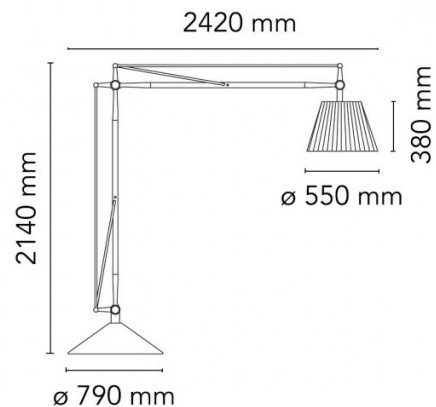

The imposing size of this amazing floor lamp makes it perfect for lighting large spaces, and the super flexible design allows the shade and arms to be moved in any direction. The floor light also comes complete with a dimmer on the cable, allowing light intensity to be adjusted to suit personal preferences.

The Flos Superarchimoon floor lamp is also available as an [outdoor version](#).

PRODUCT SPECIFICATION

Light Source: 1 x max 21W LED E27 (excluded)

IP Code: 20

Dimming: In line dimmer included on cable

Dimensions: Ø55cm shade
38cm shade height
242cm length
214cm height
Ø79cm base
160cm cable length