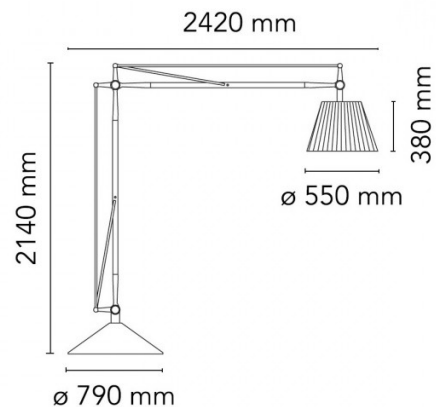

## PRODUCT SPECIFICATION

**Light Source:** 1 x max 21W LED E27 (excluded)

**IP Code:** 20

**Dimming:** In line dimmer included on cable

**Dimensions:** Ø55cm shade  
38cm shade height  
242cm length  
214cm height  
Ø79cm base  
160cm cable length