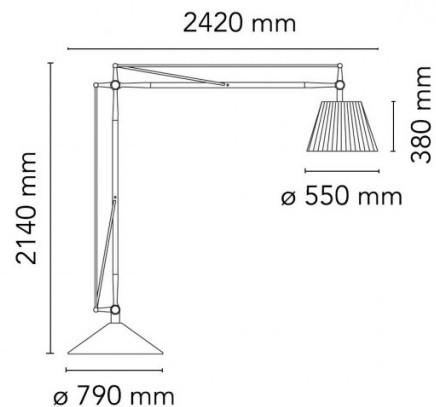

The imposing size of this amazing floor lamp makes it perfect for lighting large spaces, and the super flexible design allows the shade and arms to be moved in any direction. The floor light also comes complete with a dimmer on the cable, allowing light intensity to be adjusted to suit personal preferences.

The Flos Superarchimoon floor lamp is also available as an [outdoor version](#).

PRODUCT SPECIFICATION

Light Source: 1 x max 250W E27 (excluded)

IP Code: 20

Dimming: In line dimmer included on cable

Dimensions: Ø55cm shade
38cm shade height
242cm length
214cm height
Ø79cm base
160cm cable length