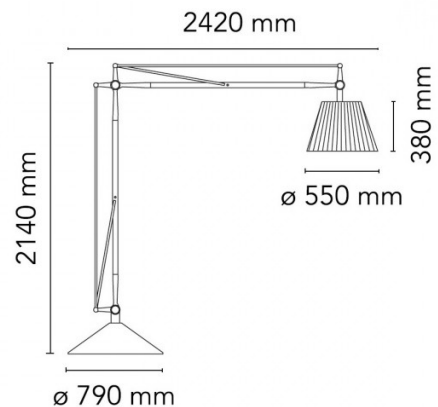

The imposing size of this amazing floor lamp makes it perfect for lighting large spaces, and the super flexible design allows the shade and arms to be moved in any direction. The floor light also comes complete with a dimmer on the cable, allowing light intensity to be adjusted to suit personal preferences.

The Flos Superarchimoon floor lamp is also available as an [outdoor version](#).

PRODUCT SPECIFICATION

Light Source: 1 x max 21W LED E27 (excluded)

IP Code: 20

Dimming: In line dimmer included on cable

Dimensions: Ø55cm shade
38cm shade height
242cm length
214cm height
Ø79cm base
160cm cable length