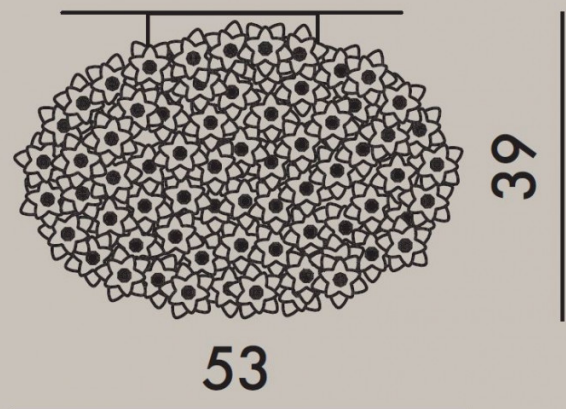

The Bloom C1 is the largest ceiling light, as there is also a [smaller version, CW2](#) which can be mounted both on the ceiling and the wall.

The Bloom lights bring a colourful nuance to your home's design. A series of small lights within the frame sends the light through the flowers which is the retracted from the petals and reflected in every direction.

This product requires on site assembly.

PRODUCT SPECIFICATION

Light Source: 6 x 4.5W LED G9 Halopin (included)

IP Code: 20

Dimming: Dimmable via mains phase dimming.

Dimensions: Ø 53 cm
39 cm height

9275

C1