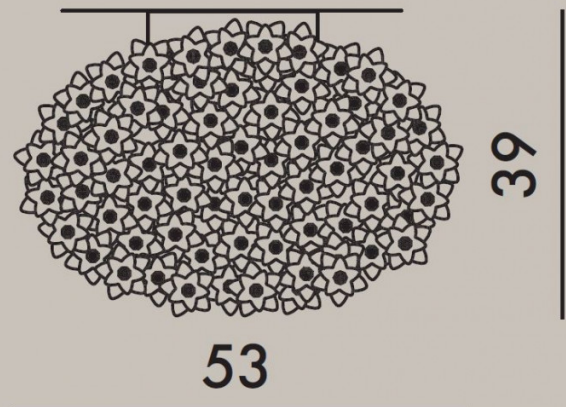

The Bloom C1 is the largest ceiling light, as there is also a [smaller version, CW2](#) which can be mounted both on the ceiling and the wall.

The Bloom lights bring a colourful nuance to your home's design. A series of small lights within the frame sends the light through the flowers which is the retracted from the petals and reflected in every direction.

*This product requires on site assembly.*

**PRODUCT SPECIFICATION**

**Light Source:** 6 x 4.5W LED G9 Halopin (included)

**IP Code:** 20

**Dimming:** Dimmable via mains phase dimming.

**Dimensions:** Ø 53 cm  
39 cm height