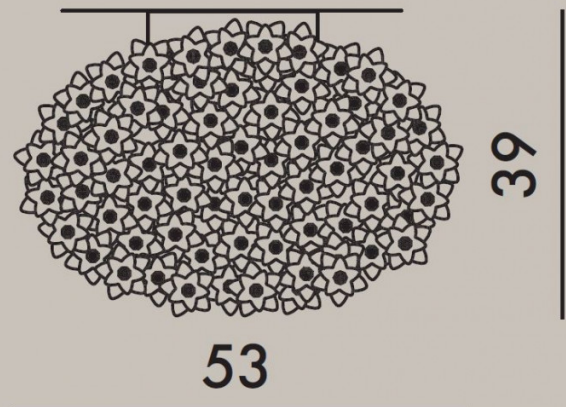

The Bloom C1 is the largest ceiling light, as there is also a [smaller version, CW2](#) which can be mounted both on the ceiling and the wall.

The Bloom lights bring a colourful nuance to your home's design. A series of small lights within the frame sends the light through the flowers which is the retracted from the petals and reflected in every direction.

This product requires on site assembly.

PRODUCT SPECIFICATION

Light Source: 6 x 4.5W LED G9 Halopin (included)

IP Code: 20

Dimming: Dimmable via mains phase dimming.

Dimensions: Ø 53 cm
39 cm height

9275

C1