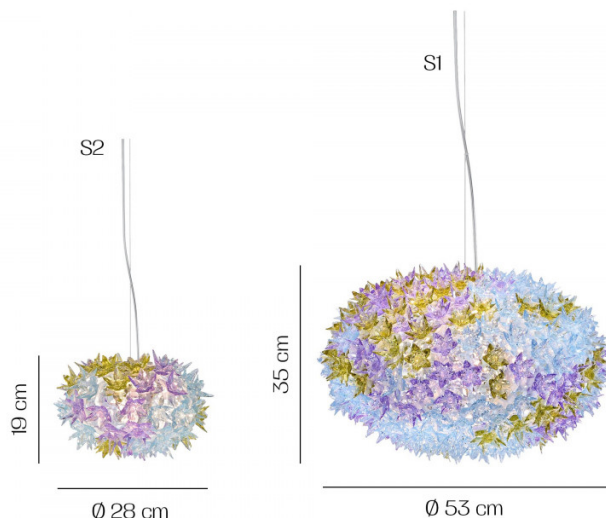

**Kartell**

**Kartell Bloom Elliptical Pendant**

LA9263

SOURCE: <https://www.davidvillagelighting.co.uk/product/Kartell-Bloom-Elliptical-Pendant/9753>

**PRODUCT DESCRIPTION**

**Designer:** Ferruccio Laviani

**Kartell Bloom Pendant**

A beautiful, floral pendant available in two sizes and 4 colour and 4 metallic options . The Bloom pendant brings a refreshing and lavish look into your home. The Bloom can stand beautifully on its own or be combined with other sizes or colours and create your own colourful clusters.

The Bloom is like a delicate flower bouquet in colours of green, yellow, white, violet or just transparent crystal. The light comes from within the frame and beams the flowers through their shafts and then refracted from the faceted surfaces to create hundreds of reflections.

*This product requires on site assembly.*

**PRODUCT SPECIFICATION**

- Light Source:** S1 - 6 x 4.5W LED G9 (included)  
S2 - 3 x 4.5W LED G9 (included)
- IP Code:** 20
- Dimming:** Dimmable via mains phase dimming
- Dimensions:** S1 - Ø 53cm x 35 cm  
S2 - Ø 28cm x 19cm