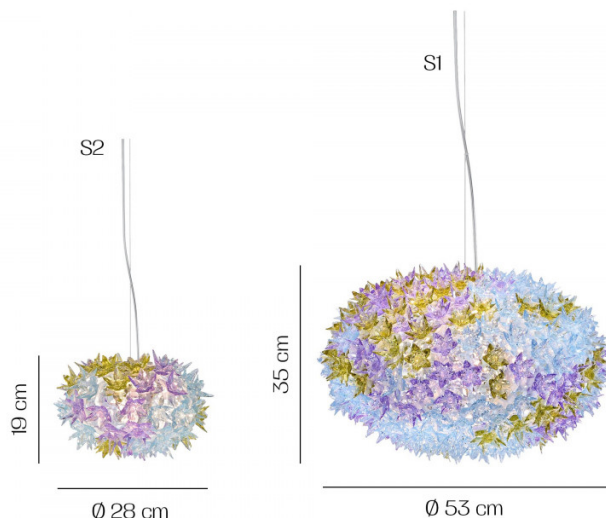

Kartell

Kartell Bloom Elliptical Pendant

LA9263

SOURCE: <https://www.davidvillagelighting.co.uk/product/Kartell-Bloom-Elliptical-Pendant/9753>

PRODUCT DESCRIPTION

Designer: Ferruccio Laviani

Kartell Bloom Pendant

A beautiful, floral pendant available in two sizes and 4 colour and 4 metallic options . The Bloom pendant brings a refreshing and lavish look into your home. The Bloom can stand beautifully on its own or be combined with other sizes or colours and create your own colourful clusters.

The Bloom is like a delicate flower bouquet in colours of green, yellow, white, violet or just transparent crystal. The light comes from within the frame and beams the flowers through their shafts and then refracted from the faceted surfaces to create hundreds of reflections.

This product requires on site assembly.

PRODUCT SPECIFICATION

- Light Source:** S1 - 6 x 4.5W LED G9 (included)
S2 - 3 x 4.5W LED G9 (included)
- IP Code:** 20
- Dimming:** Dimmable via mains phase dimming
- Dimensions:** S1 - Ø 53cm x 35 cm
S2 - Ø 28cm x 19cm