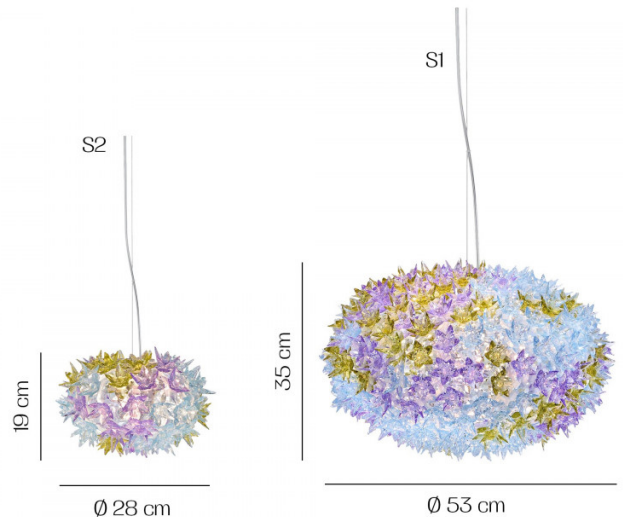

Kartell Bloom Elliptical Pendant

LA9263

SOURCE: <https://www.davidvillagelighting.co.uk/product/Kartell-Bloom-Elliptical-Pendant/9753>

PRODUCT DESCRIPTION

Designer: Ferruccio Laviani

Kartell Bloom Pendant

A beautiful, floral pendant available in two sizes and 4 colour and 4 metallic options . The Bloom pendant brings a refreshing and lavish look into your home. The Bloom can stand beautifully on its own or be combined with other sizes or colours and create your own colourful clusters.

The Bloom is like a delicate flower bouquet in colours of green, yellow, white, violet or just transparent crystal. The light comes from within the frame and beams the flowers through their shafts and then refracted from the faceted surfaces to create hundreds of reflections.

This product requires on site assembly.

PRODUCT SPECIFICATION

- Light Source:** S1 - 6 x 4.5W LED G9 (included)
S2 - 3 x 4.5W LED G9 (included)
- IP Code:** 20
- Dimming:** Dimmable via mains phase dimming
- Dimensions:** S1 - Ø 53cm x 35 cm
S2 - Ø 28cm x 19cm