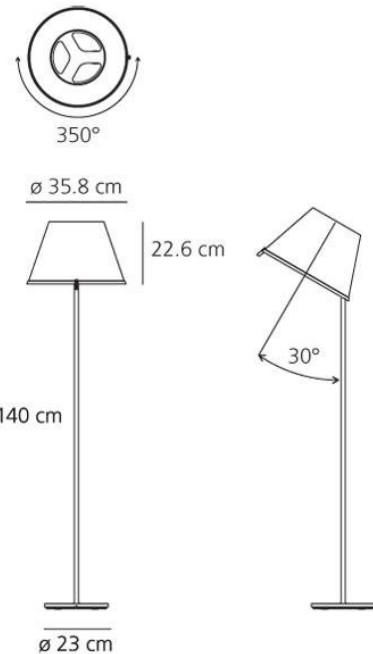

### Choose Floor Lamp by Artemide

A modern take on the traditional abat-jour, the Choose lamp collection consists of a polycarbonate transparent diffuser, to which you insert a parchment or white paper insert as a decorative membrane. The Choose floor lamp can be tilted to the side by up to 30°, allowing you to adjust the light direction. The Choose lamp emits a diffused and direct light and adds a warmth into the room. The light is non dimmable, but an on/off switch is located on the cord. The range also includes a [table lamp](#), a [wall light](#), a [pendant light](#) and a [mega floor lamp](#). Available with either a chrome or anthracite grey base.

## PRODUCT SPECIFICATION

**Light Source:** 2 x max 8W E27 LED

**IP Code:** 20

**Dimming:** In line on/off switch included on cable

**Dimensions:** 140 cm height  
 Ø 23 cm base  
 Ø 35.8 cm shade  
 22.6 shade height