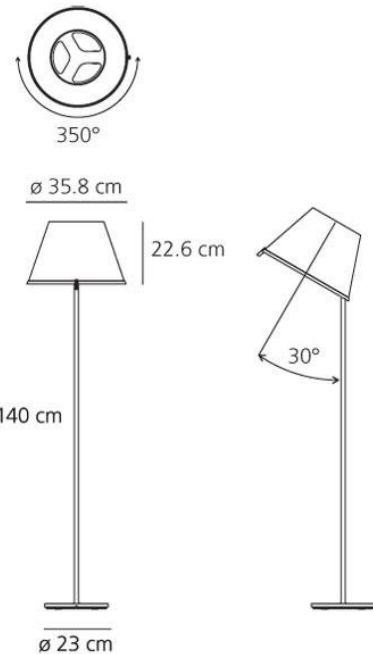

Artemide

Artemide Choose Floor Lamp

LA8225/P

SOURCE: <https://www.davidvillagelighting.co.uk/product/Artemide-Choose-Floor-Lamp/9568>

PRODUCT DESCRIPTION

Designer: Matteo Thun

Choose Floor Lamp by Artemide

A modern take on the traditional abat-jour, the Choose lamp collection consists of a polycarbonate transparent diffuser, to which you insert a parchment or white paper insert as a decorative membrane. The Choose floor lamp can be tilted to the side by up to 30°, allowing you to adjust the light direction. The Choose lamp emits a diffused and direct light and adds a warmth into the room. The light is non dimmable, but an on/off switch is located on the cord. The range also includes a [table lamp](#), a [wall light](#), a [pendant light](#) and a [mega floor lamp](#). Available with either a chrome or anthracite grey base.

PRODUCT SPECIFICATION

Light Source: 2 x max 8W E27 LED

IP Code: 20

Dimming: In line on/off switch included on cable

Dimensions: 140 cm height
 Ø 23 cm base
 Ø 35.8 cm shade
 22.6 shade height

For all sales and technical enquiries, please contact: