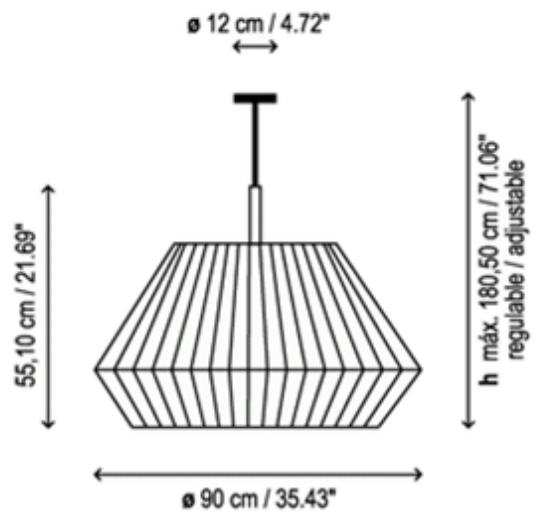

PRODUCT SPECIFICATION

IP Code: IP20

For all sales and technical enquiries, please contact:

+44 (0)114 263 4266

info@davidvillagelighting.co.uk

www.davidvillagelighting.co.uk