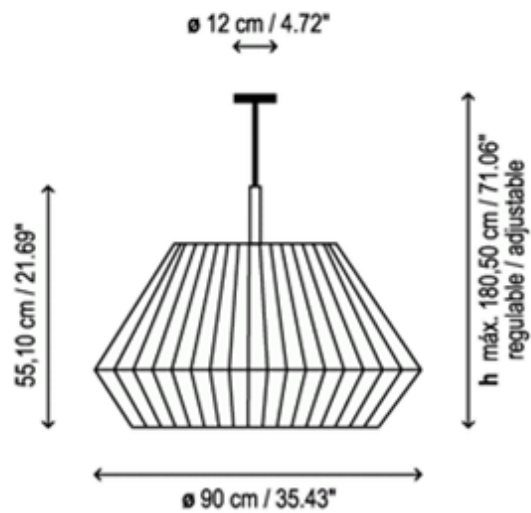

PRODUCT SPECIFICATION

IP Code: IP20

For all sales and technical enquiries, please contact:

+44 (0)114 263 4266

info@davidvillagelighting.co.uk

www.davidvillagelighting.co.uk