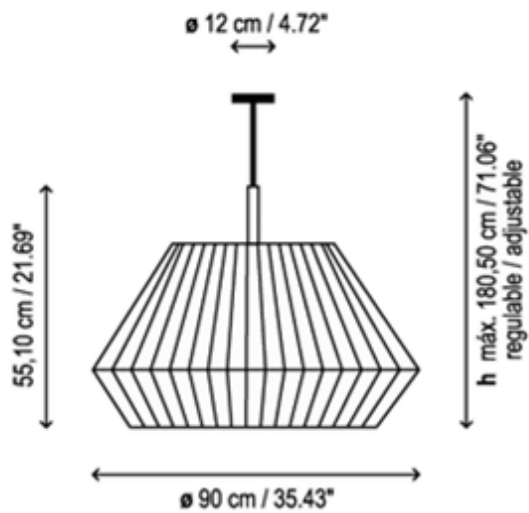

PRODUCT SPECIFICATION

IP Code: IP20

For all sales and technical enquiries, please contact:

+44 (0)114 263 4266

info@davidvillagelighting.co.uk

www.davidvillagelighting.co.uk