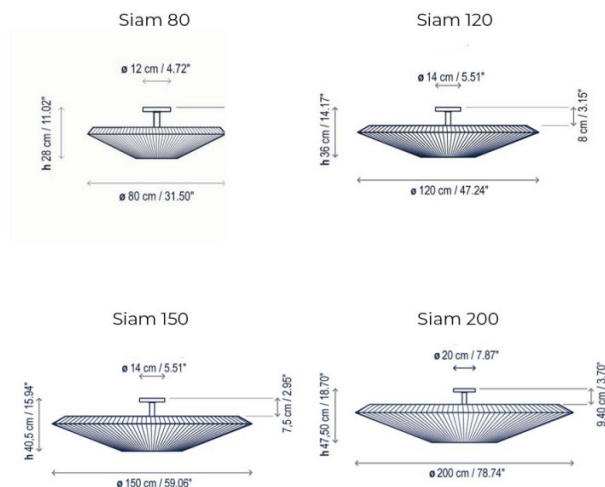

Bover Siam Ceiling Light is available in four sizes: 80, 120, 150 or 200 - and all sizes are available in two colours. The luminaire produces both direct and indirect light, projecting it upwards towards the ceiling, but also providing a circular opening on the bottom with a methacrylate diffuser for the light to escape out of and spread into the room. Bover Siam lights emit an atmospheric and glare free illumination, perfect for any room in your home.

PRODUCT SPECIFICATION

Light Source: **Siam 80:** 3 x Max 9W E27 LED (excluded)
Siam 120: 6 x Max 15W E27 LED (excluded)
Siam 150: 6 x Max 15W E27 LED (excluded)
Siam 200: 8 x Max 15W E27 LED (excluded)

IP Code: 20

Dimming: Dimmable via mains phase dimming.

Dimensions: Siam 80:
 Ø80cm
 Height: 28cm
 Ceiling Rose: Ø12cm
 Ceiling Rose Height: 9.5cm

Siam 120:
 Ø120cm
 Height: 36cm
 Ceiling Rose: Ø14cm
 Ceiling Rose Height: 8cm

Siam 150:
 Ø150cm
 Height: 40.5cm
 Ceiling Rose: Ø14cm
 Ceiling Rose Height: 7.5cm

Siam 200:
 Ø200cm
 Height: 47.5cm
 Ceiling Rose: Ø20cm
 Ceiling Rose Height: 9.4cm

For all sales and technical enquiries, please contact: