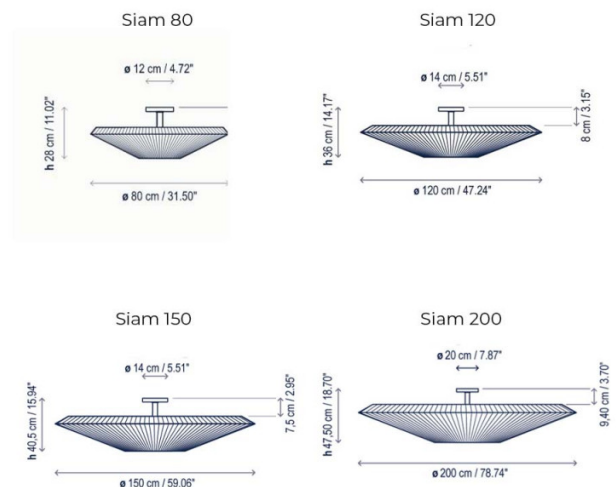

Bover Siam Ceiling Light is available in four sizes: 80, 120, 150 or 200 - and all sizes are available in two colours. The luminaire produces both direct and indirect light, projecting it upwards towards the ceiling, but also providing a circular opening on the bottom with a methacrylate diffuser for the light to escape out of and spread into the room. Bover Siam lights emit an atmospheric and glare free illumination, perfect for any room in your home.

## PRODUCT SPECIFICATION

**Light Source:** **Siam 80:** 3 x Max 9W E27 LED (excluded)  
**Siam 120:** 6 x Max 15W E27 LED (excluded)  
**Siam 150:** 6 x Max 15W E27 LED (excluded)  
**Siam 200:** 8 x Max 15W E27 LED (excluded)

**IP Code:** 20

**Dimming:** Dimmable via mains phase dimming.

**Dimensions: Siam 80:**  
 Ø80cm  
 Height: 28cm  
 Ceiling Rose: Ø12cm  
 Ceiling Rose Height: 9.5cm

**Siam 120:**  
 Ø120cm  
 Height: 36cm  
 Ceiling Rose: Ø14cm  
 Ceiling Rose Height: 8cm

**Siam 150:**  
 Ø150cm  
 Height: 40.5cm  
 Ceiling Rose: Ø14cm  
 Ceiling Rose Height: 7.5cm

**Siam 200:**  
 Ø200cm  
 Height: 47.5cm  
 Ceiling Rose: Ø20cm  
 Ceiling Rose Height: 9.4cm

**For all sales and technical enquiries, please contact:**