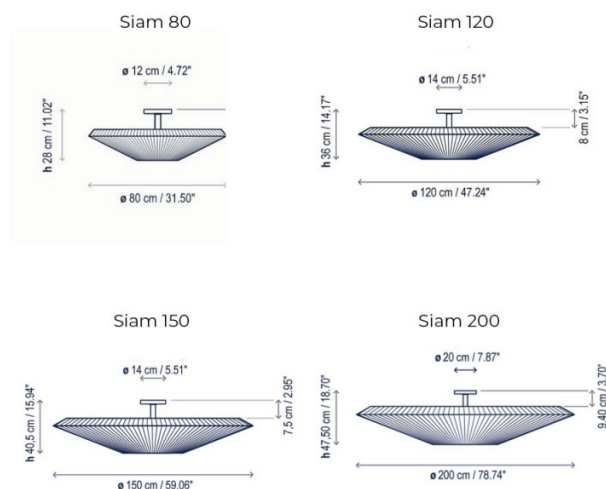

Bover Siam Ceiling Light is available in four sizes: 80, 120, 150 or 200 - and all sizes are available in two colours. The luminaire produces both direct and indirect light, projecting it upwards towards the ceiling, but also providing a circular opening on the bottom with a methacrylate diffuser for the light to escape out of and spread into the room. Bover Siam lights emit an atmospheric and glare free illumination, perfect for any room in your home.

## PRODUCT SPECIFICATION

**Light Source:** **Siam 80:** 3 x Max 9W E27 LED (excluded)  
**Siam 120:** 6 x Max 15W E27 LED (excluded)  
**Siam 150:** 6 x Max 15W E27 LED (excluded)  
**Siam 200:** 8 x Max 15W E27 LED (excluded)

**IP Code:** 20

**Dimming:** Dimmable via mains phase dimming.

**Dimensions: Siam 80:**  
 Ø80cm  
 Height: 28cm  
 Ceiling Rose: Ø12cm  
 Ceiling Rose Height: 9.5cm

**Siam 120:**  
 Ø120cm  
 Height: 36cm  
 Ceiling Rose: Ø14cm  
 Ceiling Rose Height: 8cm

**Siam 150:**  
 Ø150cm  
 Height: 40.5cm  
 Ceiling Rose: Ø14cm  
 Ceiling Rose Height: 7.5cm

**Siam 200:**  
 Ø200cm  
 Height: 47.5cm  
 Ceiling Rose: Ø20cm  
 Ceiling Rose Height: 9.4cm

**For all sales and technical enquiries, please contact:**