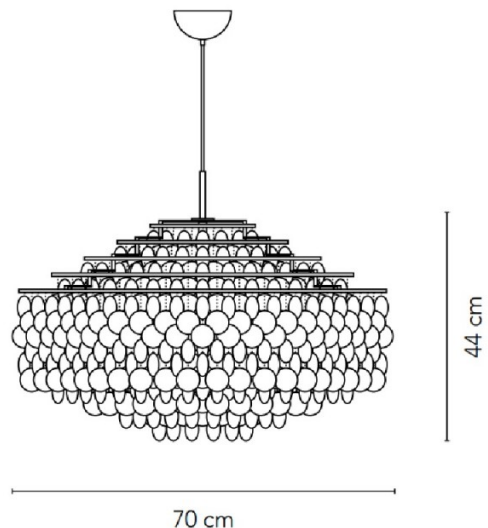

## PRODUCT SPECIFICATION

**Light Source:** 1 x max 60W E27 (excluded)

**IP Code:** 20

**Dimming:** Dimmable via mains phase dimming

**Dimensions:** Ø70cm  
44cm height  
400cm cable length

**For all sales and technical enquiries, please contact:**