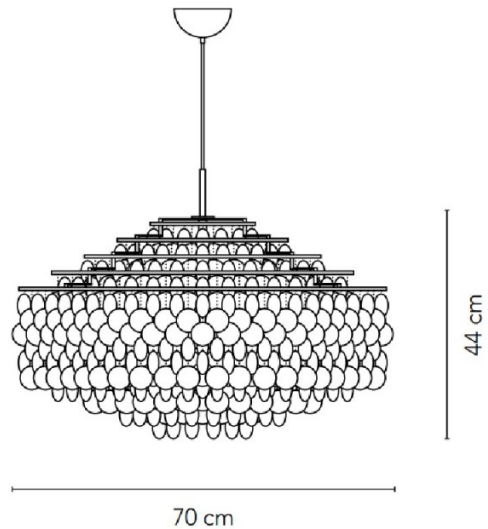

### Verpan Fun 11DM Suspension

The Verpan Fun 11DM Suspension was designed by Verner Panton in 1964 as part of the FUN collection which has now become an iconic collection which is considered as one of Panton's greatest masterpieces. Panton wanted this design to cast a diffused light whilst giving optimal effect in a coloured interior. This has definitely been achieved with the development of the Verpan Fun 11DM Suspension ceiling light which features cascading seashell discs which have become a design classic in the Verpan brand.

## PRODUCT SPECIFICATION

**Light Source:** 1 x max 60W E27 (excluded)

**IP Code:** 20

**Dimming:** Dimmable via mains phase dimming

**Dimensions:** Ø70cm  
44cm height  
400cm cable length

**For all sales and technical enquiries, please contact:**