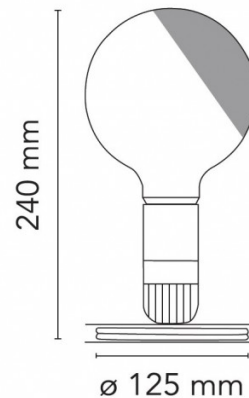

FLOS

Flos Lampadina Table Lamp

LA8262

SOURCE: <https://www.davidvillagelighting.co.uk/product/Flos-Lampadina-Table-Lamp/947>

PRODUCT DESCRIPTION

Designer: Achille Castiglioni

Lampadina Table Lamp by Flos

Originally designed by Achille Castiglioni for the opening of the Flos showroom in Turin in 1972, the Lampadina table lamp has been brought into the 21st century coming complete with an LED bulb. The large LED bulb lamp is partially satin finished to limit its reverberation and housed on a bulb holder with a built-in switch.

With a functional and simple design aesthetic, the Lampadina table light provides a direct glow, making it the perfect accompaniment to a desk or work area. The aluminium base of the Lampadina also has a reel-like form, useful for rolling up excess cable to keep your task area tidy.

PRODUCT SPECIFICATION

- Light Source:** 1 x max 2W E27 LED (included)
- IP Code:** 20
- Dimming:** Integrated on/off switch on the product
- Dimensions:** Ø12.5cm  
24cm height  
230cm cable length

For all sales and technical enquiries, please contact: