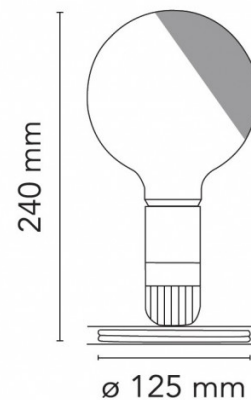

FLOS

Flos Lampadina Table Lamp

LA8262

SOURCE: <https://www.davidvillagelighting.co.uk/product/Flos-Lampadina-Table-Lamp/947>

PRODUCT DESCRIPTION

Designer: Achille Castiglioni

Lampadina Table Lamp by Flos

Originally designed by Achille Castiglioni for the opening of the Flos showroom in Turin in 1972, the Lampadina table lamp has been brought into the 21st century coming complete with an LED bulb. The large LED bulb lamp is partially satin finished to limit its reverberation and housed on a bulb holder with a built-in switch.

With a functional and simple design aesthetic, the Lampadina table light provides a direct glow, making it the perfect accompaniment to a desk or work area. The aluminium base of the Lampadina also has a reel-like form, useful for rolling up excess cable to keep your task area tidy.

PRODUCT SPECIFICATION

- Light Source:** 1 x max 2W E27 LED (included)
- IP Code:** 20
- Dimming:** Integrated on/off switch on the product
- Dimensions:** Ø12.5cm
24cm height
230cm cable length

For all sales and technical enquiries, please contact: