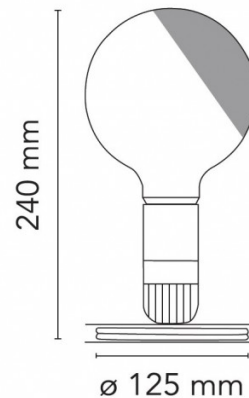

FLOS

Flos Lampadina Table Lamp

LA8262

SOURCE: <https://www.davidvillagelighting.co.uk/product/Flos-Lampadina-Table-Lamp/947>

PRODUCT DESCRIPTION

Designer: Achille Castiglioni

Lampadina Table Lamp by Flos

Originally designed by Achille Castiglioni for the opening of the Flos showroom in Turin in 1972, the Lampadina table lamp has been brought into the 21st century coming complete with an LED bulb. The large LED bulb lamp is partially satin finished to limit its reverberation and housed on a bulb holder with a built-in switch.

With a functional and simple design aesthetic, the Lampadina table light provides a direct glow, making it the perfect accompaniment to a desk or work area. The aluminium base of the Lampadina also has a reel-like form, useful for rolling up excess cable to keep your task area tidy.

PRODUCT SPECIFICATION

- Light Source:** 1 x max 2W E27 LED (included)
- IP Code:** 20
- Dimming:** Integrated on/off switch on the product
- Dimensions:** Ø12.5cm
24cm height
230cm cable length

For all sales and technical enquiries, please contact: