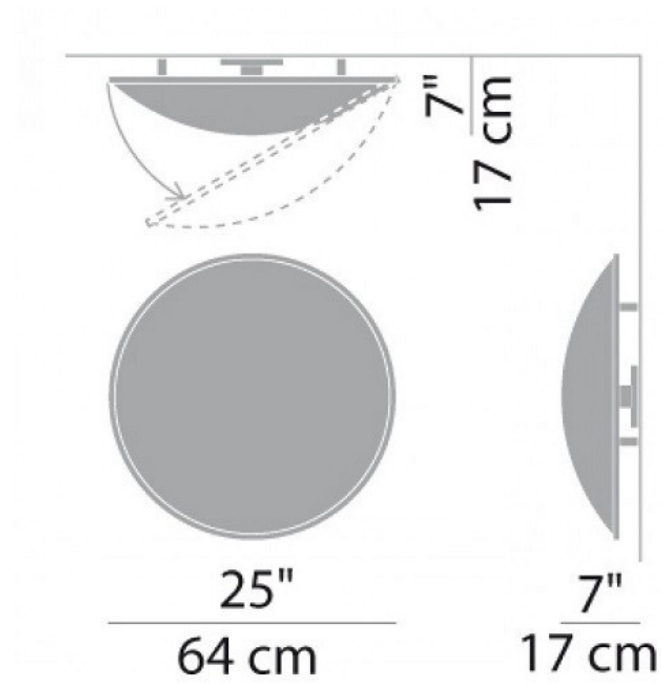

PRODUCT SPECIFICATION