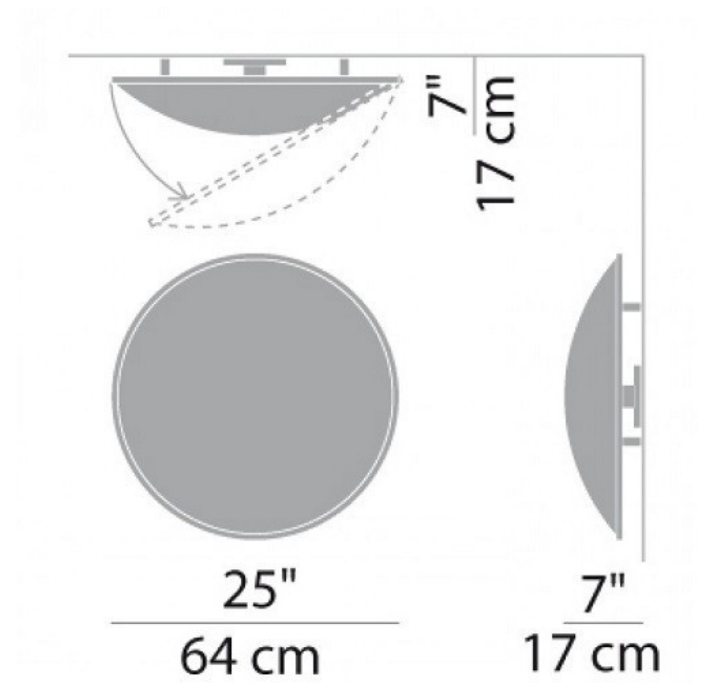

PRODUCT SPECIFICATION