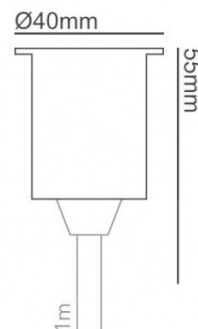

IP Code: 68

Dimensions: Ø 40 mm
55 mm recessed depth
Cutout: 33mm.
Supplied with 1m rubberised cable

For all sales and technical enquiries, please contact:

+44 (0)114 263 4266

info@davidvillagelighting.co.uk