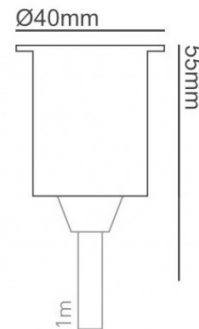

IP Code: 68

Dimensions: Ø 40 mm
55 mm recessed depth
Cutout: 33mm.
Supplied with 1m rubberised cable

For all sales and technical enquiries, please contact:

+44 (0)114 263 4266

info@davidvillagelighting.co.uk