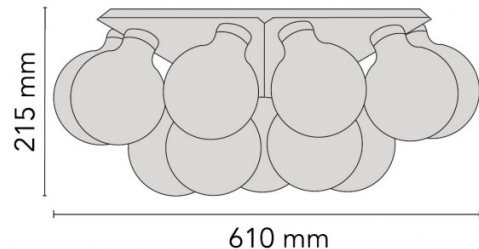

**Please note:** The images show the light fitting with bulbs. Our price is for the light fitting only. [Bulbs are sold separately.](#) Please [contact us](#) for further information.

## PRODUCT SPECIFICATION

**Light Source:** 15 x 3W E27 LED (included)

**IP Code:** 20

**Dimming:** Dimmable via mains phase dimming

**Dimensions:** 61cm width  
21.5cm depth

**For all sales and technical enquiries, please contact:**