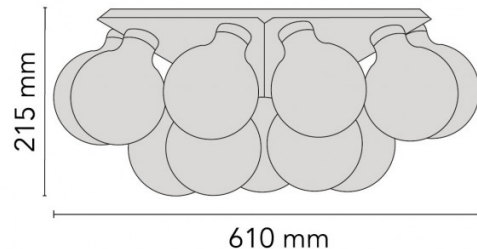

**Please note:** The images show the light fitting with bulbs. Our price is for the light fitting only. [Bulbs are sold separately.](#) Please [contact us](#) for further information.

### PRODUCT SPECIFICATION

**Light Source:** 15 x 3W E27 LED (included)

**IP Code:** 20

**Dimming:** Dimmable via mains phase dimming

**Dimensions:** 61cm width  
21.5cm depth

**For all sales and technical enquiries, please contact:**