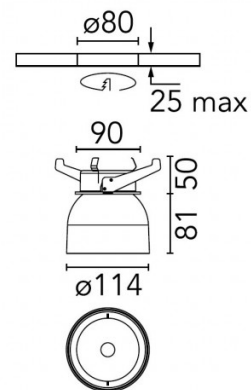

Light Source: 1 x max 40W G9 (excluded)

IP Code: 20

Dimming: Dimmable via mains phase dimming

Dimensions: Ø11.4cm
13.1cm total height
Ø9cm base

For all sales and technical enquiries, please contact:

+44 (0)114 263 4266