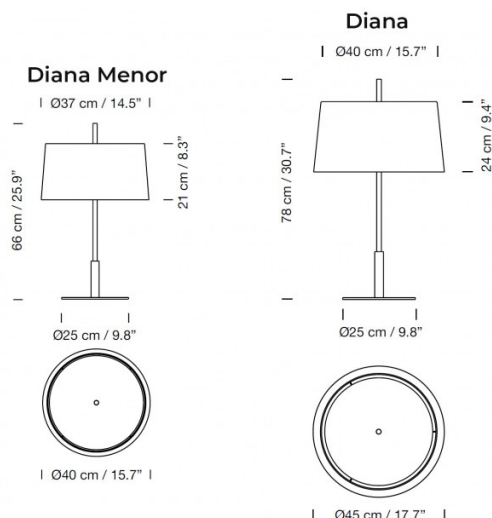

The Diana table light is available in two sizes, a smaller Diana Menor and a larger Diana version. The table light is defined by a slim silhouette with a metal body, available in shiny gold or satin nickel, and a linen lampshade, available in black or white. The classic simplicity of this table lamp makes it perfect for many settings, including homes and offices and will add a touch of history to any space. You can also pair with the [Santa & Cole Diana floor lamp](#) for a seamless lighting scheme throughout your interior.

PRODUCT SPECIFICATION

Light Source: **Diana Menor:** 2 x Max 3.4W E27 LED (included)
Diana: 2 x Max 11W E27 LED (included)

IP Code: 20

Dimming: In-line dimmer included on cable.

Dimensions: Diana Menor:
Shade: Ø40cm
Shade Height: 21cm
Height: 66cm

Diana:
Shade: Ø45cm
Shade Height: 24cm
Height: 78cm

Base: Ø25cm
Cable Length: 225cm

For all sales and technical enquiries, please contact:

+44 (0)114 263 4266

info@davidvillagelighting.co.uk

www.davidvillagelighting.co.uk