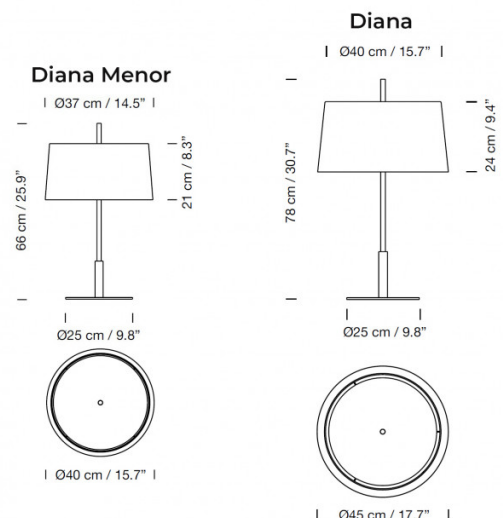

The Diana table light is available in two sizes, a smaller Diana Menor and a larger Diana version. The table light is defined by a slim silhouette with a metal body, available in shiny gold or satin nickel, and a linen lampshade, available in black or white. The classic simplicity of this table lamp makes it perfect for many settings, including homes and offices and will add a touch of history to any space. You can also pair with the [Santa & Cole Diana floor lamp](#) for a seamless lighting scheme throughout your interior.

## PRODUCT SPECIFICATION

**Light Source:** **Diana Menor:** 2 x Max 4.5W E27 LED (included)  
**Diana:** 2 x Max 12W E27 LED (included)

**IP Code:** 20

**Dimming:** In-line dimmer included on cable.

**Dimensions: Diana Menor:**  
Shade: Ø40cm  
Shade Height: 21cm  
Height: 66cm

**Diana:**  
Shade: Ø45cm  
Shade Height: 24cm  
Height: 78cm

Base: Ø25cm  
Cable Length: 225cm

**For all sales and technical enquiries, please contact:**

+44 (0)114 263 4266

[info@davidvillagelighting.co.uk](mailto:info@davidvillagelighting.co.uk)