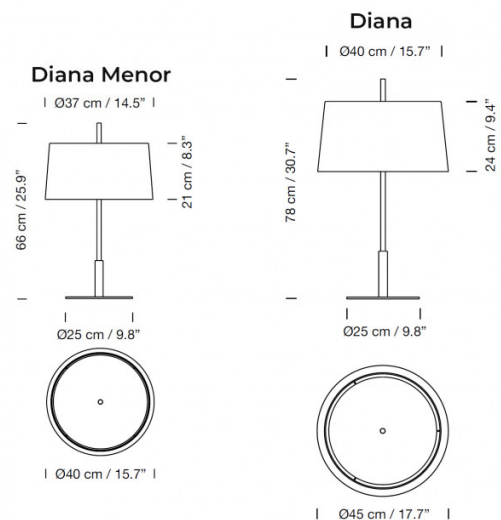

The Diana table light is available in two sizes, a smaller Diana Menor and a larger Diana version. The table light is defined by a slim silhouette with a metal body, available in shiny gold or satin nickel, and a linen lampshade, available in black or white. The classic simplicity of this table lamp makes it perfect for many settings, including homes and offices, and will add a touch of history to any space. You can also pair with the [Santa & Cole Diana floor lamp](#) for a seamless lighting scheme throughout your interior.

PRODUCT SPECIFICATION

Light Source: Diana Menor - 2 x Max 4.5W E27 LED (included)
Diana - 2 x Max 12W E27 LED (included)

IP Code: 20

Dimming: In line dimmer included on cable.

Dimensions: Diana Menor:
Shade: Ø40cm
Shade Height: 21cm
Height: 66cm
Base: Ø25cm
Cable Length: 225cm

Diana:
Shade: Ø45cm
Shade Height: 24cm
Height: 78cm
Base: Ø25cm
Cable Length: 225cm

For all sales and technical enquiries, please contact:

+44 (0)114 263 4266

info@davidvillagelighting.co.uk

www.davidvillagelighting.co.uk