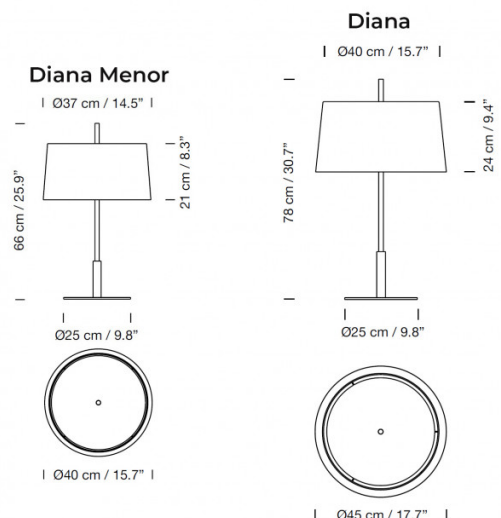

The Diana table light is available in two sizes, a smaller Diana Menor and a larger Diana version. The table light is defined by a slim silhouette with a metal body, available in shiny gold or satin nickel, and a linen lampshade, available in black or white. The classic simplicity of this table lamp makes it perfect for many settings, including homes and offices and will add a touch of history to any space. You can also pair with the [Santa & Cole Diana floor lamp](#) for a seamless lighting scheme throughout your interior.

PRODUCT SPECIFICATION

Light Source: Diana Menor: 2 x Max 3.4W E27 LED (included)
Diana: 2 x Max 11W E27 LED (included)

IP Code: 20

Dimming: In-line dimmer included on cable.

Dimensions: Diana Menor:
Shade: Ø40cm
Shade Height: 21cm
Height: 66cm

Diana:
Shade: Ø45cm
Shade Height: 24cm
Height: 78cm

Base: Ø25cm
Cable Length: 225cm

For all sales and technical enquiries, please contact:

+44 (0)114 263 4266

info@davidvillagelighting.co.uk

www.davidvillagelighting.co.uk