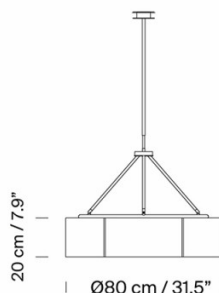

Each double-sided shade is subdivided into six sections of 60° and there are various support options to choose from. The suspension can be supplied without a telescopic tube (drop height is 34cm) or with a telescopic tube in a choice of 75, 152 or 302cm max height. The larger suspension provides 12 30° sections.

The lower discs are not supplied and are optional in the configuration of the lights. Please [contact us](#) for more information.

PRODUCT SPECIFICATION

Light Source: **Small:** 6 x Max 11W E27 LED (included)
Large: 12 x Max 11W E27 LED (included)

IP Code: 20

Dimming: Dimmable via mains phase dimming.

Dimensions: Small:
Ø80cm
Height: 20cm
Telescopic Tube Height: 75cm/152cm/302cm

Large:
Ø12.8cm
Height: 20cm
Telescopic Tube Height: 75cm/152cm/302cm

For all sales and technical enquiries, please contact: