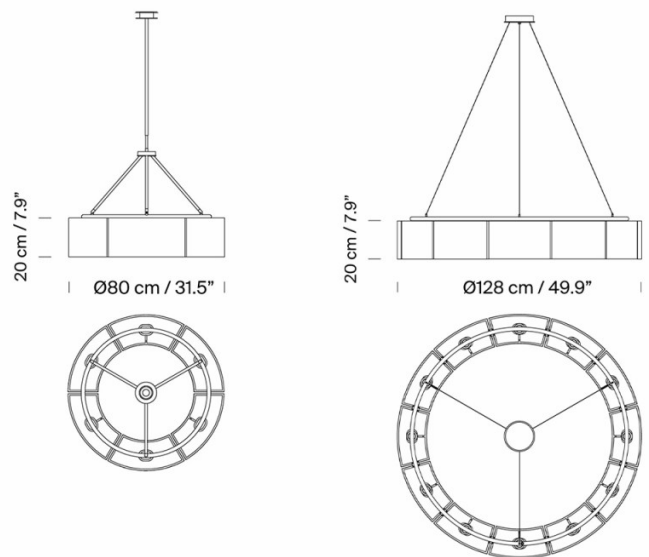

Santa & Cole Sexta Suspension

LA9197

SOURCE: <https://www.davidvillagelighting.co.uk/product/Santa-Cole-Sexta-Suspension/9423>

PRODUCT DESCRIPTION

Designer: Miguel Milá

Santa & Cole Sexta Suspension Light

The Sexta suspension lights remind us something of the medieval cast iron lights, with multiple light sources. Designed by Miguel Mila, Sexta delivers a large suspension light with double-sided shades that create an evenly distributed ambience. The [Estadio lights](#) were the predecessor of the Sexta suspensions and will create a perfect balance in the room if combined in the same space.

Each double-sided shade is subdivided into six sections of 60° and there are various support options to choose from. The suspension can be supplied without a telescopic tube (drop height is 34cm) or with a telescopic tube in a choice of 75, 152 or 302cm max height. The larger suspension provides 12 30° sections.

The lower discs are not supplied and are optional in the configuration of the lights. Please [contact us](#) for more information.

PRODUCT SPECIFICATION

- Light Source:** **Small:** 6 x Max 11W E27 LED (included)
Large: 12 x Max 11W E27 LED (included)
- IP Code:** 20
- Dimming:** Dimmable via mains phase dimming.
- Dimensions:** **Small:**
 Ø80cm
 Height: 20cm
 Telescopic Tube Height: 75cm/152cm/302cm
- Large:**
 Ø12.8cm
 Height: 20cm
 Telescopic Tube Height: 75cm/152cm/302cm