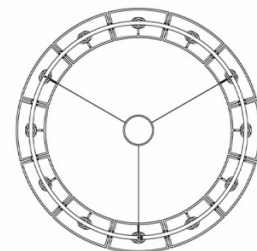

Santa & Cole Sexta Suspension

LA9197

SOURCE: <https://www.davidvillagelighting.co.uk/product/Santa-Cole-Sexta-Suspension/9423>

PRODUCT DESCRIPTION

Designer: Miguel Milá

Santa & Cole Sexta Suspension Light

The Sexta suspension lights remind us something of the medieval cast iron lights, with multiple light sources. Designed by Miguel Mila, Sexta delivers a large suspension light with double-sided shades that create an evenly distributed ambience. The [Estadio lights](#) were the predecessor of the Sexta suspensions and will create a perfect balance in the room if combined in the same space.

Each double-sided shade is subdivided into six sections of 60° and there are various support options to choose from. The suspension can be supplied without a telescopic tube (drop height is 34cm) or with a telescopic tube in a choice of 75, 152 or 302cm max height. The larger suspension provides 12 30° sections.

The lower discs are not supplied and are optional in the configuration of the lights. Please [contact us](#) for more information.

PRODUCT SPECIFICATION

Light Source: **Small:** 6 x Max 12W E27 LED (included)
Large: 12 x Max 12W E27 LED (included)

IP Code: 20

Dimming: Dimmable via mains phase dimming.

Dimensions: Small:
Ø80cm
Height: 20cm
Telescopic Tube Height: 75cm/152cm/302cm

Large:
Ø12.8cm
Height: 20cm
Telescopic Tube Height: 75cm/152cm/302cm

For all sales and technical enquiries, please contact: