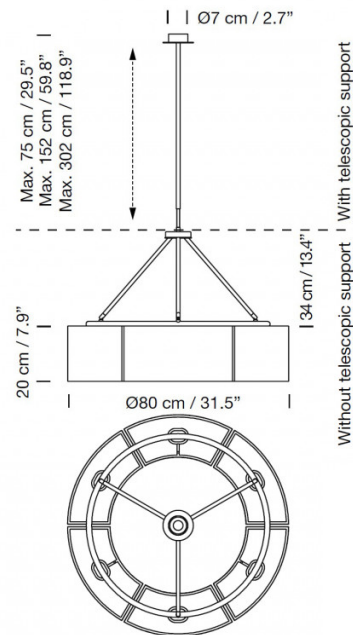

Each double sided shade is subdivided into six sections of 60° and there are various support options to choose from. The suspension can be supplied without a telescopic tube (drop height is 34cm) or with a telescopic tube in a choice of 75, 152 or 302cm max height. This is the smallest version, a larger suspension, the [Sexta 12](#) is also available with 12 30° sections.

The lower discs are not supplied and are optional in the configuration of the lights. Please [contact us](#) for more information.

PRODUCT SPECIFICATION

- Light Source:** 6 x Max 12W E27 LED (included)
- IP Code:** 20
- Dimming:** Dimmable via mains phase dimming.
- Dimensions:** Ø80cm
Height: 20cm
Telescopic Tube Height: 75cm/152cm/302cm