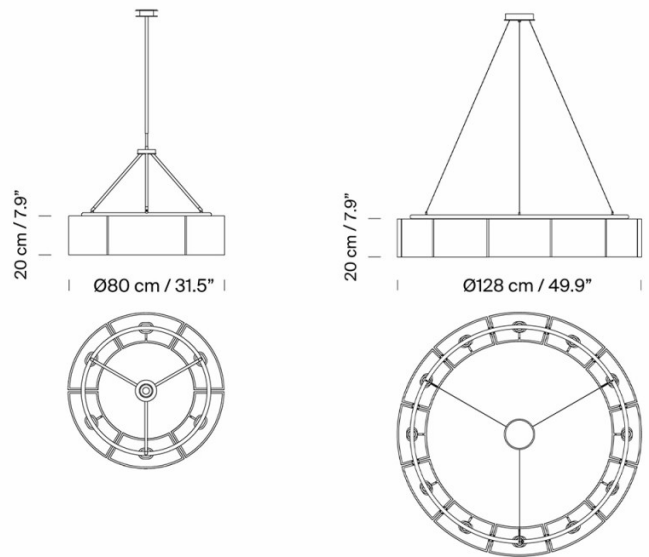

Santa & Cole Sexta Suspension

LA9197

SOURCE: <https://www.davidvillagelighting.co.uk/product/Santa-Cole-Sexta-Suspension/9423>

PRODUCT DESCRIPTION

Designer: Miguel Milá

Santa & Cole Sexta Suspension Light

The Sexta suspension lights remind us something of the medieval cast iron lights, with multiple light sources. Designed by Miguel Mila, Sexta delivers a large suspension light with double-sided shades that create an evenly distributed ambience. The [Estadio lights](#) were the predecessor of the Sexta suspensions and will create a perfect balance in the room if combined in the same space.

Each double-sided shade is subdivided into six sections of 60° and there are various support options to choose from. The suspension can be supplied without a telescopic tube (drop height is 34cm) or with a telescopic tube in a choice of 75, 152 or 302cm max height. The larger suspension provides 12 30° sections.

The lower discs are not supplied and are optional in the configuration of the lights. Please [contact us](#) for more information.

PRODUCT SPECIFICATION

- Light Source:** **Small:** 6 x Max 12W E27 LED (included)
Large: 12 x Max 12W E27 LED (included)
- IP Code:** 20
- Dimming:** Dimmable via mains phase dimming.
- Dimensions:** **Small:**
 Ø80cm
 Height: 20cm
 Telescopic Tube Height: 75cm/152cm/302cm
- Large:**
 Ø12.8cm
 Height: 20cm
 Telescopic Tube Height: 75cm/152cm/302cm