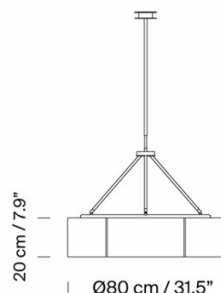

Each double-sided shade is subdivided into six sections of 60° and there are various support options to choose from. The suspension can be supplied without a telescopic tube (drop height is 34cm) or with a telescopic tube in a choice of 75, 152 or 302cm max height. The larger suspension provides 12 30° sections.

The lower discs are not supplied and are optional in the configuration of the lights. Please [contact us](#) for more information.

PRODUCT SPECIFICATION

Light Source: **Small:** 6 x Max 12W E27 LED (included)
Large: 12 x Max 12W E27 LED (included)

IP Code: 20

Dimming: Dimmable via mains phase dimming.

Dimensions: Small:
Ø80cm
Height: 20cm
Telescopic Tube Height: 75cm/152cm/302cm

Large:
Ø12.8cm
Height: 20cm
Telescopic Tube Height: 75cm/152cm/302cm

For all sales and technical enquiries, please contact: