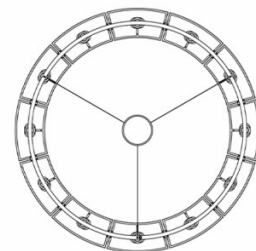

Santa & Cole Sexta Suspension

LA9197

SOURCE: <https://www.davidvillagelighting.co.uk/product/Santa-Cole-Sexta-Suspension/9423>

PRODUCT DESCRIPTION

Designer: Miguel Milá

Santa & Cole Sexta Suspension Light

The Sexta suspension lights remind us something of the medieval cast iron lights, with multiple light sources. Designed by Miguel Mila, Sexta delivers a large suspension light with double-sided shades that create an evenly distributed ambience. The [Estadio lights](#) were the predecessor of the Sexta suspensions and will create a perfect balance in the room if combined in the same space.

Each double-sided shade is subdivided into six sections of 60° and there are various support options to choose from. The suspension can be supplied without a telescopic tube (drop height is 34cm) or with a telescopic tube in a choice of 75, 152 or 302cm max height. The larger suspension provides 12 30° sections.

The lower discs are not supplied and are optional in the configuration of the lights. Please [contact us](#) for more information.

PRODUCT SPECIFICATION

Light Source: **Small:** 6 x Max 11W E27 LED (included)
Large: 12 x Max 11W E27 LED (included)

IP Code: 20

Dimming: Dimmable via mains phase dimming.

Dimensions: Small:
Ø80cm
Height: 20cm
Telescopic Tube Height: 75cm/152cm/302cm

Large:
Ø12.8cm
Height: 20cm
Telescopic Tube Height: 75cm/152cm/302cm

For all sales and technical enquiries, please contact: