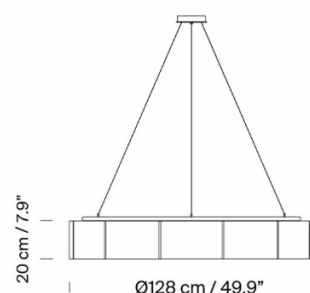

Each double-sided shade is subdivided into six sections of 60° and there are various support options to choose from. The suspension can be supplied without a telescopic tube (drop height is 34cm) or with a telescopic tube in a choice of 75, 152 or 302cm max height. The larger suspension provides 12 30° sections.

The lower discs are not supplied and are optional in the configuration of the lights. Please [contact us](#) for more information.

PRODUCT SPECIFICATION

Light Source: **Small:** 6 x Max 12W E27 LED (included)
Large: 12 x Max 12W E27 LED (included)

IP Code: 20

Dimming: Dimmable via mains phase dimming.

Dimensions: Small:
Ø80cm
Height: 20cm
Telescopic Tube Height: 75cm/152cm/302cm

Large:
Ø12.8cm
Height: 20cm
Telescopic Tube Height: 75cm/152cm/302cm

For all sales and technical enquiries, please contact: