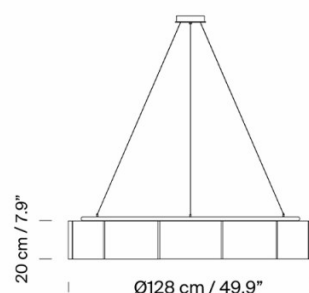

Each double-sided shade is subdivided into six sections of 60° and there are various support options to choose from. The suspension can be supplied without a telescopic tube (drop height is 34cm) or with a telescopic tube in a choice of 75, 152 or 302cm max height. The larger suspension provides 12 30° sections.

The lower discs are not supplied and are optional in the configuration of the lights. Please [contact us](#) for more information.

PRODUCT SPECIFICATION

Light Source: **Small:** 6 x Max 11W E27 LED (included)
Large: 12 x Max 11W E27 LED (included)

IP Code: 20

Dimming: Dimmable via mains phase dimming.

Dimensions: Small:
Ø80cm
Height: 20cm
Telescopic Tube Height: 75cm/152cm/302cm

Large:
Ø12.8cm
Height: 20cm
Telescopic Tube Height: 75cm/152cm/302cm

For all sales and technical enquiries, please contact: