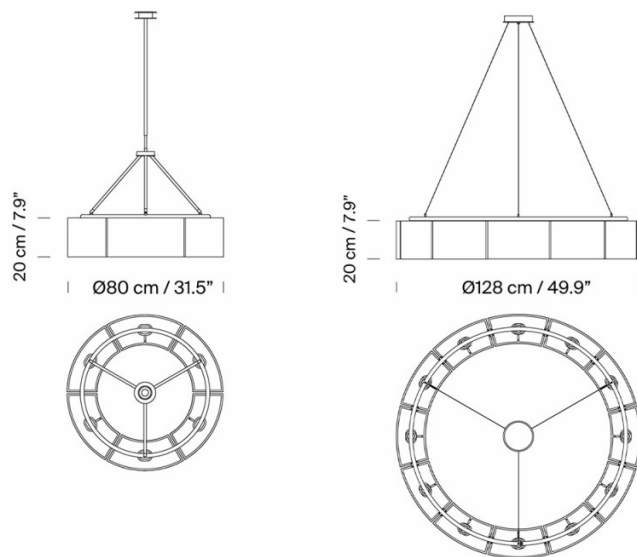

Each double-sided shade is subdivided into six sections of 60° and there are various support options to choose from. The suspension can be supplied without a telescopic tube (drop height is 34cm) or with a telescopic tube in a choice of 75, 152 or 302cm max height. The larger suspension provides 12 30° sections.

## PRODUCT SPECIFICATION

**Light Source:** **Small:** 6 x Max 12W E27 LED (included)  
**Large:** 12 x Max 12W E27 LED (included)

**IP Code:** 20

**Dimming:** Dimmable via mains phase dimming.

**Dimensions: Small:**  
Ø80cm  
Height: 20cm  
Telescopic Tube Height: 75cm/152cm/302cm

**Large:**  
Ø12.8cm  
Height: 20cm  
Telescopic Tube Height: 75cm/152cm/302cm

**For all sales and technical enquiries, please contact:**

+44 (0)114 263 4266

[info@davidvillagelighting.co.uk](mailto:info@davidvillagelighting.co.uk)