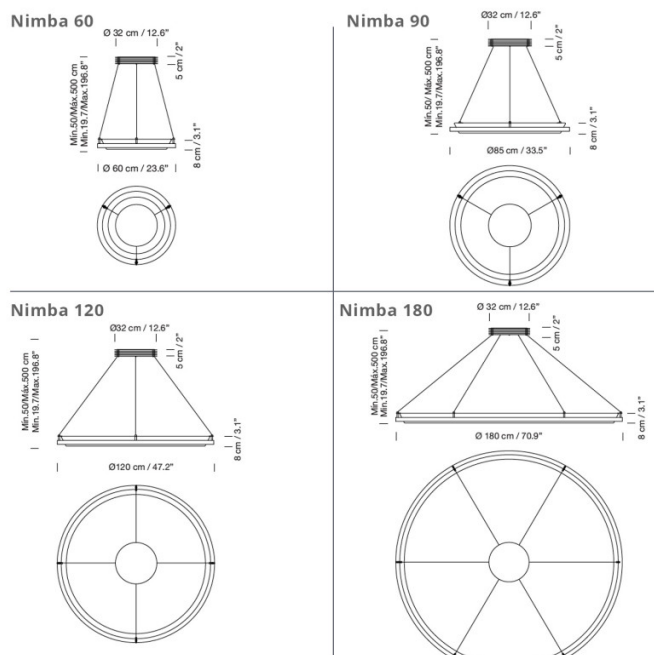

PRODUCT SPECIFICATION

- **Light Source:**
  - Nimba 60 - 45W, 2700K, 1798 Lumens
  - Nimba 90 - 65W, 2700K, 2540 Lumens
  - Nimba 120 - 95W, 2700K, 3713 Lumens
  - Nimba 180 - 140W, 2700K, 5550 Lumens
- **IP Code:** 20
- **Dimming:** Dimmable with DALI/1-10v dimming systems. Please consult your electrician, additional wiring may be required on site.
- **Dimensions:**
  - **Nimba 60**
    Ø60cm
    Height: 8cm
  - **Nimba 90**
    Ø85cm
    Height: 8cm
  - **Nimba 120**
    Ø120cm
    Height: 8cm
  - **Nimba 180**
    Ø180cm
    Height: 8cm
- **Ceiling Canopy:** Ø32cm x 5cm
  Drop: 50-500cm