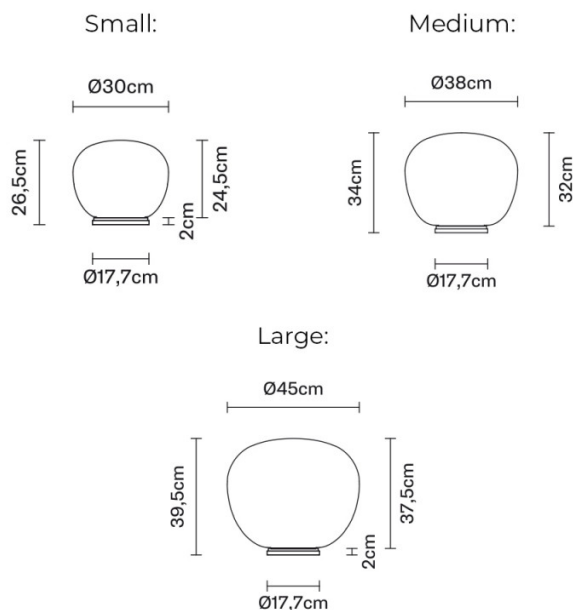

## PRODUCT SPECIFICATION

**Light Source:** 1 x Max 150W E27 LED (excluded)

**IP Code:** 40

**Dimming:** In-line on/off switch on the cable.

**Dimensions: Small:**  
 Ø30cm  
 Height: 26.5cm  
 Base: Ø17.7cm

**Medium:**  
 Ø38cm  
 Height: 34cm  
 Base: Ø17.7cm

**Large:**  
 Ø45cm  
 Height: 39.5cm  
 Base: Ø17.7cm

**For all sales and technical enquiries, please contact:**

+44 (0)114 263 4266

[info@davidvillagelighting.co.uk](mailto:info@davidvillagelighting.co.uk)