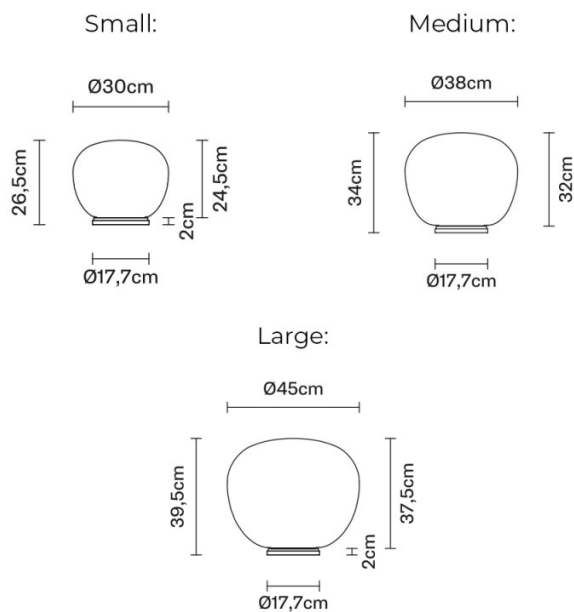

PRODUCT SPECIFICATION

Light Source: 1 x Max 150W E27 LED (excluded)

IP Code: 40

Dimming: In-line on/off switch on the cable.

Dimensions: Small:
 Ø30cm
 Height: 26.5cm
 Base: Ø17.7cm

Medium:
 Ø38cm
 Height: 34cm
 Base: Ø17.7cm

Large:
 Ø45cm
 Height: 39.5cm
 Base: Ø17.7cm

For all sales and technical enquiries, please contact:

+44 (0)114 263 4266

info@davidvillagelighting.co.uk

www.davidvillagelighting.co.uk