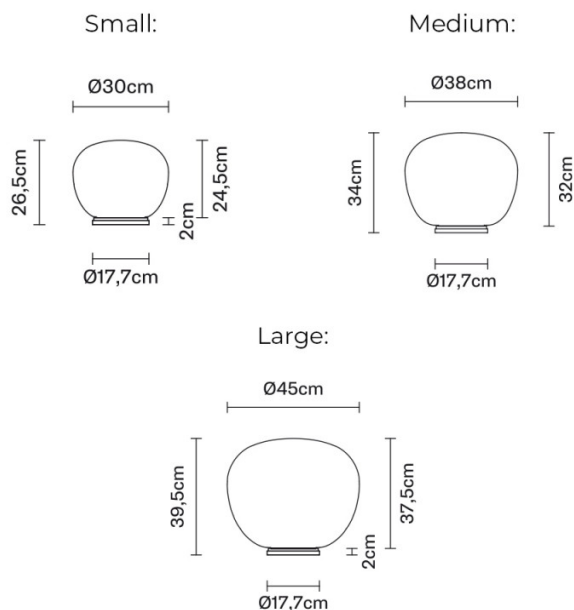

PRODUCT SPECIFICATION

Light Source: 1 x Max 150W E27 LED (excluded)

IP Code: 40

Dimming: In-line on/off switch on the cable.

Dimensions: Small:
 Ø30cm
 Height: 26.5cm
 Base: Ø17.7cm

Medium:
 Ø38cm
 Height: 34cm
 Base: Ø17.7cm

Large:
 Ø45cm
 Height: 39.5cm
 Base: Ø17.7cm

For all sales and technical enquiries, please contact:

+44 (0)114 263 4266

info@davidvillagelighting.co.uk

www.davidvillagelighting.co.uk