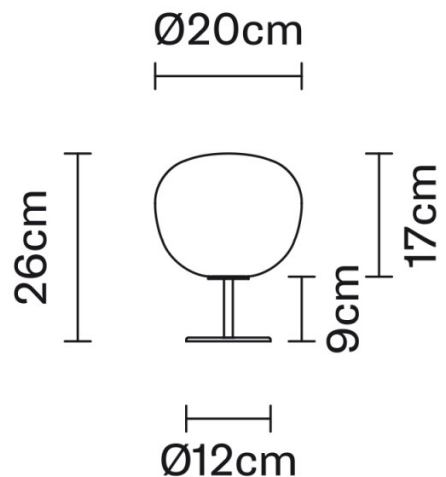

PRODUCT SPECIFICATION

Light Source: 1 x Max 48W G9 (excluded)

IP Code: 40

Dimming: In-line on/off switch on the cable.

Dimensions: Shade: Ø20cm
Shade Height: 17cm
Base Height: 9cm
Full Height: 26cm
Base: Ø12cm