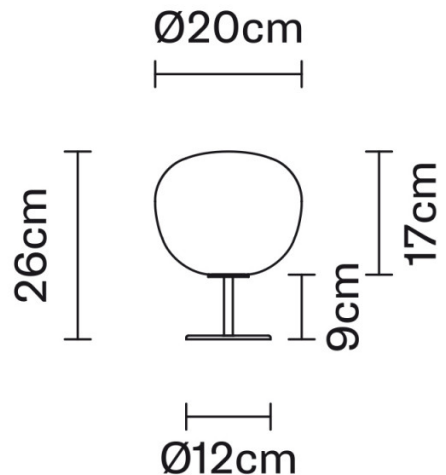

PRODUCT SPECIFICATION

Light Source: 1 x Max 48W G9 (excluded)

IP Code: 40

Dimming: In-line on/off switch on the cable.

Dimensions: Shade: Ø20cm
Shade Height: 17cm
Base Height: 9cm
Full Height: 26cm
Base: Ø12cm