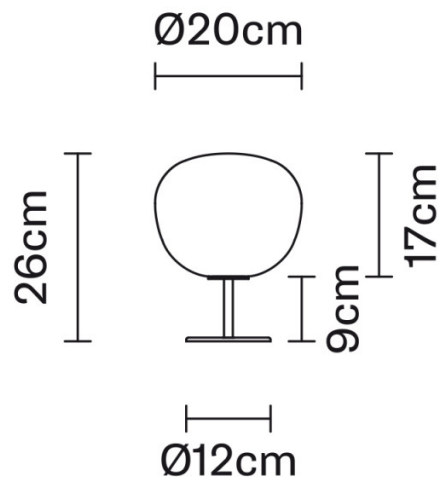

**PRODUCT SPECIFICATION**

**Light Source:** 1 x Max 48W G9 (excluded)

**IP Code:** 40

**Dimming:** In-line on/off switch on the cable.

**Dimensions:** Shade: Ø20cm  
Shade Height: 17cm  
Base Height: 9cm  
Full Height: 26cm  
Base: Ø12cm