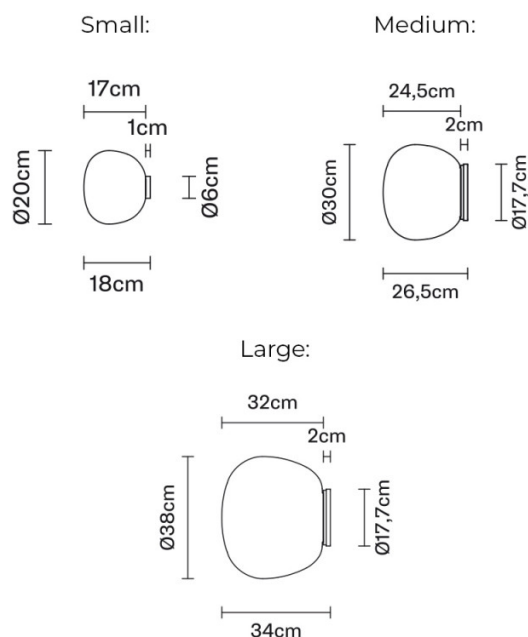

SOURCE: <https://www.davidvillagelighting.co.uk/product/Fabbian-Lumi-Mochi-Ceiling-Wall-Light/9412>

PRODUCT DESCRIPTION

Designer: Alberto Saggia & Valerio Sommella

Fabbian Lumi Mochi Ceiling / Wall Light

With a slightly flattened diffuser, the Fabbian Lumi Mochi Ceiling/Wall Light was designed by Alberto Saggia & Valerio Sommella, who aimed for the luminaire to resemble the appearance of a Japanese rice cake "Mochi" after which the light fixture is named. The satin white blown glass diffuser produces a functional diffused illumination that is evenly dispersed thanks to the curves of the shade.

Due to the IP40 rating, the Fabbian Mochi Table Lamp can be utilised in bathrooms as long as it is placed a sufficient distance away from any water sources. This makes it a great addition to bathrooms and commercial spas, similarly, the Lumi Mochi Ceiling/Wall Light is a beautiful addition to hallways, kitchens, entryways and dressing rooms. Easily dimmable, this lighting solution allows you to personalise the ambience to exactly how you wish.

PRODUCT SPECIFICATION

Light Source: **Small:** 1 x Max 60W G9 LED (excluded)
Medium & Large: 1 x Max 150W E27 LED (excluded)

IP Code: 40

Dimming: Dimmable via Triac dimming.

Dimensions: Small:
Shade: Ø20cm
Depth: 18cm
Base: Ø6cm

Medium:
Shade: Ø30cm
Depth: 26.5cm
Base: Ø17.7cm

Large:
Shade: Ø38cm
Depth: 34cm
Base: Ø17.7cm