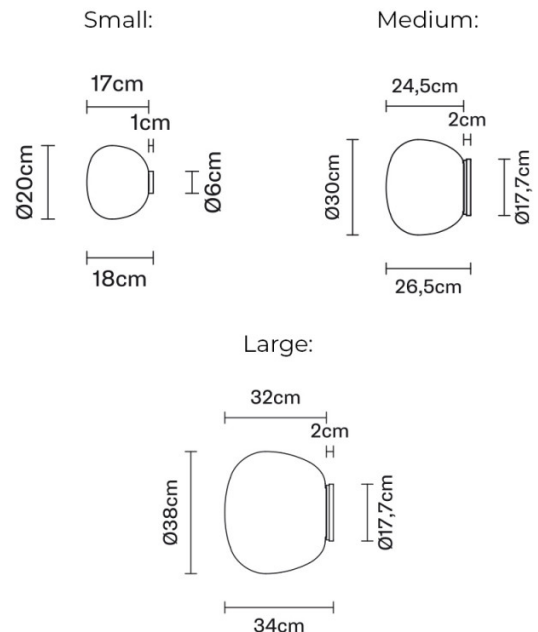

**PRODUCT SPECIFICATION**

- Light Source:** **Small:** 1 x Max 60W G9 LED (excluded)  
**Medium & Large:** 1 x Max 150W E27 LED (excluded)
- IP Code:** 40
- Dimming:** Dimmable via Triac dimming.
- Dimensions: Small:**  
Shade: Ø20cm  
Depth: 18cm  
Base: Ø6cm
- Medium:**  
Shade: Ø30cm  
Depth: 26.5cm  
Base: Ø17.7cm
- Large:**  
Shade: Ø38cm  
Depth: 34cm  
Base: Ø17.7cm