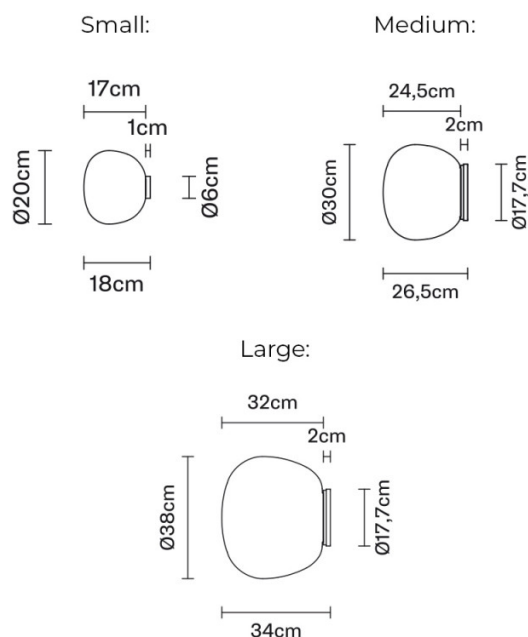

## PRODUCT SPECIFICATION

**Light Source:** **Small:** 1 x Max 60W G9 LED (excluded)  
**Medium & Large:** 1 x Max 150W E27 LED (excluded)

**IP Code:** 40

**Dimming:** Dimmable via Triac dimming.

**Dimensions: Small:**  
Shade: Ø20cm  
Depth: 18cm  
Base: Ø6cm

**Medium:**  
Shade: Ø30cm  
Depth: 26.5cm  
Base: Ø17.7cm

**Large:**  
Shade: Ø38cm  
Depth: 34cm  
Base: Ø17.7cm

**For all sales and technical enquiries, please contact:**

+44 (0)114 263 4266

[info@davidvillagelighting.co.uk](mailto:info@davidvillagelighting.co.uk)