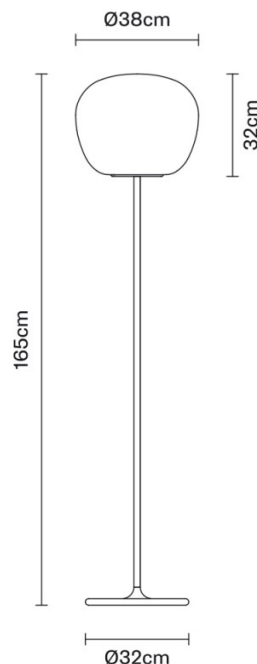

## PRODUCT SPECIFICATION

**Light Source:** 1 x Max 150W E27 (excluded)

**IP Code:** 40

**Dimming:** In-line on/off switch on the cable.

**Dimensions:** Shade: Ø38cm  
Shade Height: 32cm  
Height: 165cm  
Base: Ø32cm