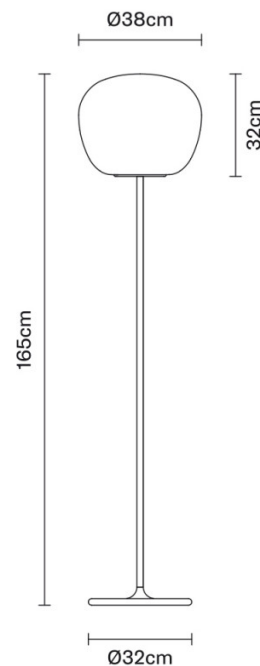

### Fabbian Lumi Mochi Floor Lamp

Utilising the same painted-white structure as the [Sfera Floor Lamp](#), the Fabbian Lumi Mochi Floor Lamp differs via the diffuser shape. Where the Sfera has a spherical diffuser, the Lumi Mochi diffuser was designed with a slightly flattened base, designed to resemble the appearance of a Japanese rice cake "Mochi" after which the light fixture is named, it provides a functional but inviting diffused glow which thanks to the curves of the shade is evenly dispersed.

## PRODUCT SPECIFICATION

- Light Source:** 1 x Max 150W E27 (excluded)
- IP Code:** 40
- Dimming:** In-line on/off switch on the cable.
- Dimensions:**
  - Shade: Ø38cm
  - Shade Height: 32cm
  - Height: 165cm
  - Base: Ø32cm