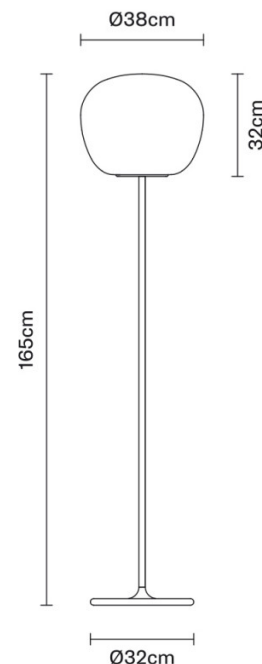

Fabbian

Fabbian Lumi Mochi Floor Lamp

LA8897

SOURCE: <https://www.davidvillagelighting.co.uk/product/Fabbian-Lumi-Mochi-Floor-Lamp/9410>

PRODUCT DESCRIPTION

Designer: Alberto Saggia & Valerio Sommella

Fabbian Lumi Mochi Floor Lamp

Utilising the same painted-white structure as the [Sfera Floor Lamp](#), the Fabbian Lumi Mochi Floor Lamp differs via the diffuser shape. Where the Sfera has a spherical diffuser, the Lumi Mochi diffuser was designed with a slightly flattened base, designed to resemble the appearance of a Japanese rice cake "Mochi" after which the light fixture is named, it provides a functional but inviting diffused glow which thanks to the curves of the shade is evenly dispersed.

PRODUCT SPECIFICATION

- Light Source:** 1 x Max 150W E27 (excluded)
IP Code: 40
Dimming: In-line on/off switch on the cable.
Dimensions: Shade: Ø38cm
 Shade Height: 32cm
 Height: 165cm
 Base: Ø32cm

For all sales and technical enquiries, please contact: