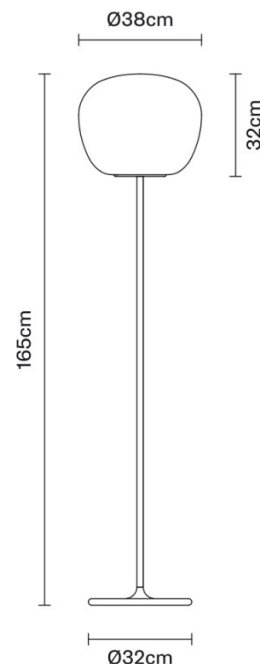

### Fabbian Lumi Mochi Floor Lamp

Utilising the same painted-white structure as the [Sfera Floor Lamp](#), the Fabbian Lumi Mochi Floor Lamp differs via the diffuser shape. Where the Sfera has a spherical diffuser, the Lumi Mochi diffuser was designed with a slightly flattened base, designed to resemble the appearance of a Japanese rice cake "Mochi" after which the light fixture is named, it provides a functional but inviting diffused glow which thanks to the curves of the shade is evenly dispersed.

## PRODUCT SPECIFICATION

- Light Source:** 1 x Max 150W E27 (excluded)
- IP Code:** 40
- Dimming:** In-line on/off switch on the cable.
- Dimensions:**
  - Shade: Ø38cm
  - Shade Height: 32cm
  - Height: 165cm
  - Base: Ø32cm