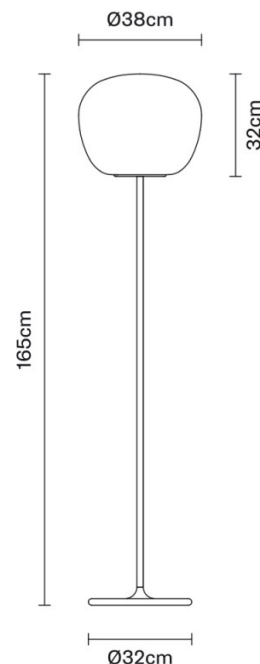

Fabbian

Fabbian Lumi Mochi Floor Lamp

LA8897

SOURCE: <https://www.davidvillagelighting.co.uk/product/Fabbian-Lumi-Mochi-Floor-Lamp/9410>

PRODUCT DESCRIPTION

Designer: Alberto Saggia & Valerio Sommella

Fabbian Lumi Mochi Floor Lamp

Utilising the same painted-white structure as the [Sfera Floor Lamp](#), the Fabbian Lumi Mochi Floor Lamp differs via the diffuser shape. Where the Sfera has a spherical diffuser, the Lumi Mochi diffuser was designed with a slightly flattened base, designed to resemble the appearance of a Japanese rice cake "Mochi" after which the light fixture is named, it provides a functional but inviting diffused glow which thanks to the curves of the shade is evenly dispersed.

PRODUCT SPECIFICATION

- Light Source:** 1 x Max 150W E27 (excluded)
- IP Code:** 40
- Dimming:** In-line on/off switch on the cable.
- Dimensions:**
 - Shade: Ø38cm
 - Shade Height: 32cm
 - Height: 165cm
 - Base: Ø32cm