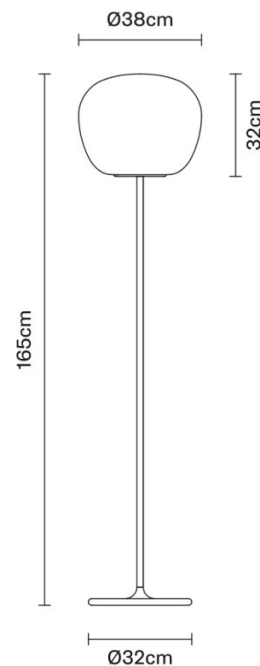

Fabbian

Fabbian Lumi Mochi Floor Lamp

LA8897

SOURCE: <https://www.davidvillagelighting.co.uk/product/Fabbian-Lumi-Mochi-Floor-Lamp/9410>

PRODUCT DESCRIPTION

Designer: Alberto Saggia & Valerio Sommella

Fabbian Lumi Mochi Floor Lamp

Utilising the same painted-white structure as the [Sfera Floor Lamp](#), the Fabbian Lumi Mochi Floor Lamp differs via the diffuser shape. Where the Sfera has a spherical diffuser, the Lumi Mochi diffuser was designed with a slightly flattened base, designed to resemble the appearance of a Japanese rice cake "Mochi" after which the light fixture is named, it provides a functional but inviting diffused glow which thanks to the curves of the shade is evenly dispersed.

PRODUCT SPECIFICATION

- Light Source:** 1 x Max 150W E27 (excluded)
- IP Code:** 40
- Dimming:** In-line on/off switch on the cable.
- Dimensions:**
 - Shade: Ø38cm
 - Shade Height: 32cm
 - Height: 165cm
 - Base: Ø32cm