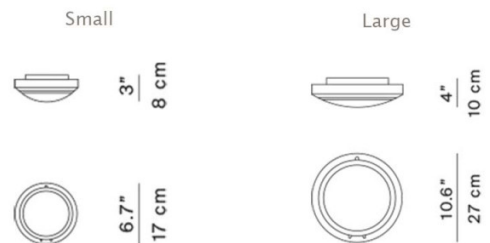

## PRODUCT SPECIFICATION

**Light Source:** 12W, 2700K,

**IP Code:** 65

**Dimming:** Dimmable via mains phase dimming.

**Dimensions: Small**  
Ø17cm  
Depth: 3cm

**Large**  
Ø27cm  
Depth: 10cm

**For all sales and technical enquiries, please contact:**