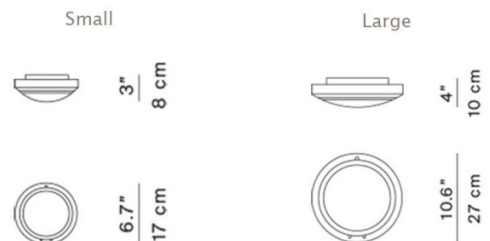

The lights appearance is somewhat reminiscent of a porthole - the typical windows in ships. Thanks to the structure of the diffuser, the light from the illuminate is filtered and distributes a soft light generously. Metropoli is suitable for basic lighting, it distributes pleasant room light, for example in corridors or stairwells. The Metropoli has an IP rating of 65 and so is also suitable for outdoor use, being perfect to line driveways or to put by your back door. The ceiling and wall lamp comes in a painted aluminium and is available in a smaller size (D20/17) and a larger size (S20/27).

PRODUCT SPECIFICATION

Light Source: 12W, 2700K,

IP Code: 65

Dimming: Dimmable via mains phase dimming.

Dimensions: Small
Ø17cm
Depth: 3cm

Large
Ø27cm
Depth: 10cm

For all sales and technical enquiries, please contact: