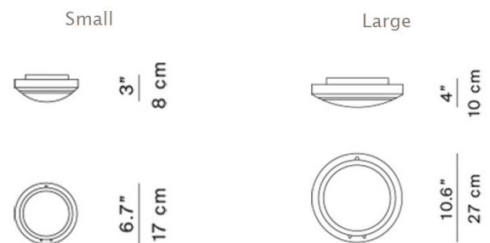

PRODUCT SPECIFICATION

Light Source: 12W, 2700K,

IP Code: 65

Dimming: Dimmable via mains phase dimming.

Dimensions: Small
 Ø17cm
 Depth: 3cm

Large
 Ø27cm
 Depth: 10cm

For all sales and technical enquiries, please contact: