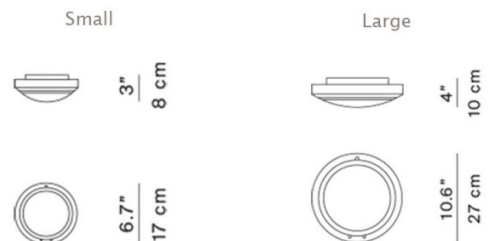

## PRODUCT SPECIFICATION

**Light Source:** 12W, 2700K,

**IP Code:** 65

**Dimming:** Dimmable via mains phase dimming.

**Dimensions: Small**  
Ø17cm  
Depth: 3cm

**Large**  
Ø27cm  
Depth: 10cm

**For all sales and technical enquiries, please contact:**