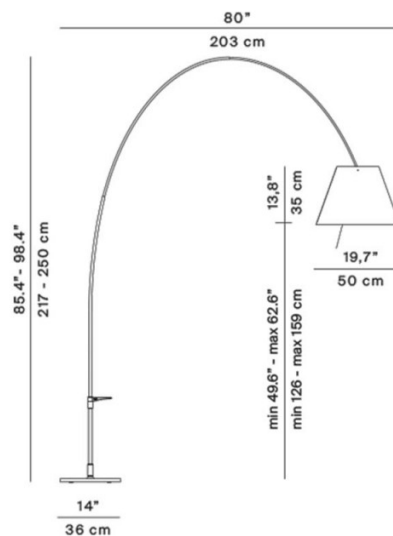

The key selling features of the Lady Costanza Floor Lamp is its vast flexibility, functionality and lightweight frame, these features distinguish this floor lamp from others in the market. The floor lamp offers a telescopic stem, allowing you to adjust the height to suit your space as needed, and 360° rotation, making it possible to rotate on the base, allowing perfect positioning. The stable base means you can place the stylish arc lamp directly above your sofa or workspace, resulting in a soft and warm light, perfect for reading or working without the harsh glare of a direct task light.

PRODUCT SPECIFICATION

Light Source: 1 x max 105W HSGSA E27 (excluded)

IP Code: 20

Dimming: Integrated dimmer on the product.

Dimensions: Min Height: 217cm
 Max Height: 250cm
 Width: 203cm
 Shade: Ø50cm
 Shade Height: 35cm
 Base Width: 36cm