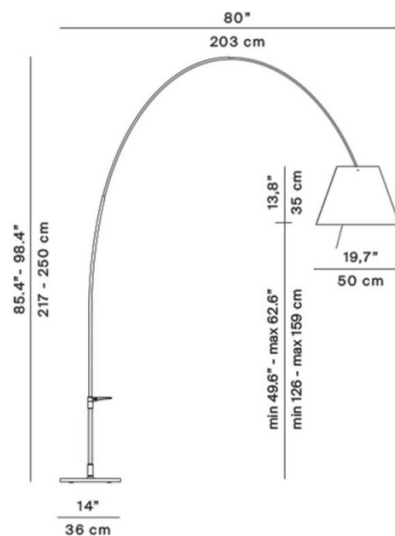

Luceplan Lady Costanza Floor Lamp

LA9121

SOURCE: <https://www.davidvillagelighting.co.uk/product/Luceplan-Lady-Costanza-Floor-Lamp/9322>

PRODUCT DESCRIPTION

Designer: Paolo Rizzatto

Luceplan Lady Costanza Floor Lamp

The Luceplan Lady Costanza Floor Lamp is an evolution of the [Costanza collection](#), designed by Paolo Rizzatto it boasts an elegant design and fits in to a vast range of modern interiors. Rizzatto has blended a perfect mix of the classic Costanza Suspension Lamp shade from the year 1986 and a modern day arc lamp.

The key selling features of the Lady Costanza Floor Lamp is its vast flexibility, functionality and lightweight frame, these features distinguish this floor lamp from others in the market. The floor lamp offers a telescopic stem, allowing you to adjust the height to suit your space as needed, and 360° rotation, making it possible to rotate on the base, allowing perfect positioning. The stable base means you can place the stylish arc lamp directly above your sofa or workspace, resulting in a soft and warm light, perfect for reading or working without the harsh glare of a direct task light.

PRODUCT SPECIFICATION

Light Source: 1 x max 105W HSGSA E27 (excluded)

IP Code: 20

Dimming: Integrated dimmer on the product.

Dimensions: Min Height: 217cm
Max Height: 250cm
Width: 203cm
Shade: Ø50cm
Shade Height: 35cm
Base Width: 36cm