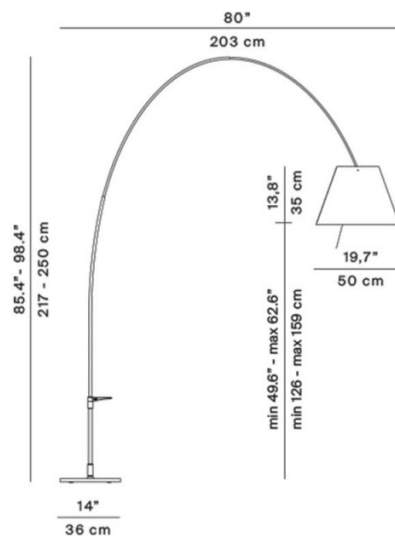

## PRODUCT SPECIFICATION

**Light Source:** 1 x max 105W HSGSA E27 (excluded)

**IP Code:** 20

**Dimming:** Integrated dimmer on the product.

**Dimensions:** Min Height: 217cm  
Max Height: 250cm  
Width: 203cm  
Shade: Ø50cm  
Shade Height: 35cm  
Base Width: 36cm