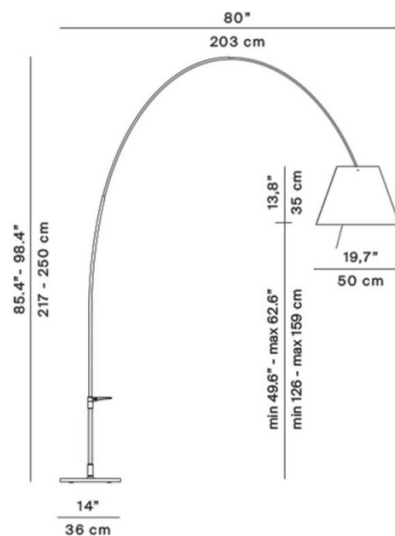

## PRODUCT SPECIFICATION

**Light Source:** 1 x max 105W HSGSA E27 (excluded)

**IP Code:** 20

**Dimming:** Integrated dimmer on the product.

**Dimensions:** Min Height: 217cm  
 Max Height: 250cm  
 Width: 203cm  
 Shade: Ø50cm  
 Shade Height: 35cm  
 Base Width: 36cm