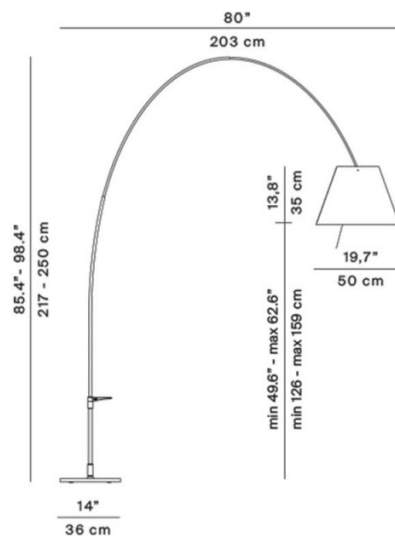

The key selling features of the Lady Costanza Floor Lamp is its vast flexibility, functionality and lightweight frame, these features distinguish this floor lamp from others in the market. The floor lamp offers a telescopic stem, allowing you to adjust the height to suit your space as needed, and 360° rotation, making it possible to rotate on the base, allowing perfect positioning. The stable base means you can place the stylish arc lamp directly above your sofa or workspace, resulting in a soft and warm light, perfect for reading or working without the harsh glare of a direct task light.

PRODUCT SPECIFICATION

Light Source: 1 x max 105W HSGSA E27 (excluded)

IP Code: 20

Dimming: Integrated dimmer on the product.

Dimensions: Min Height: 217cm
 Max Height: 250cm
 Width: 203cm
 Shade: Ø50cm
 Shade Height: 35cm
 Base Width: 36cm