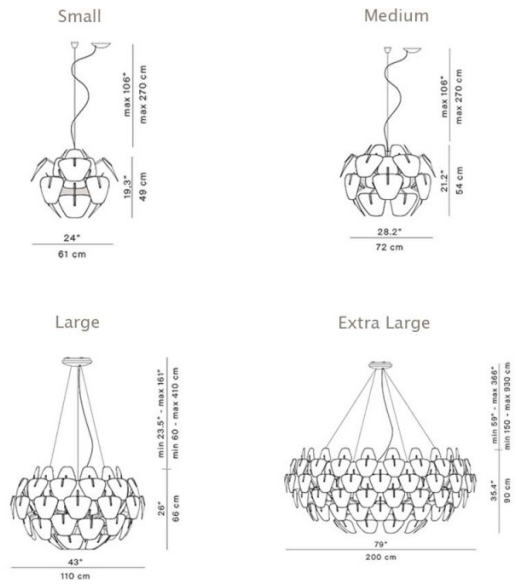

Available in four sizes.

All lights in the Hope Collection will require assembly, assembly instructions included.

PRODUCT SPECIFICATION

Light Source: Small: 1 x Max 20W LED E27 (excluded)

Medium: 1 x Max 20W LED E27 (excluded)

Large: 3 x Max 30W LED E27 (excluded)

Extra Large: 5 x 20W LED E27 (excluded)

IP Code: 20

Dimming: Dimmable via mains phase dimming.

Dimensions: Small:

Max Drop: 270cm
Shade Height: 49cm
Width: 61cm

Medium:

Max Drop: 270cm
Shade Height: 54cm
Width: 72cm

Large:

Min Drop: 60cm
Max Drop: 410cm
Shade Height: 66cm
Width: 110cm

Extra Large:

Min Drop: 150cm
Max Drop: 930cm
Shade Height: 90cm
Width: 200cm

For all sales and technical enquiries, please contact: