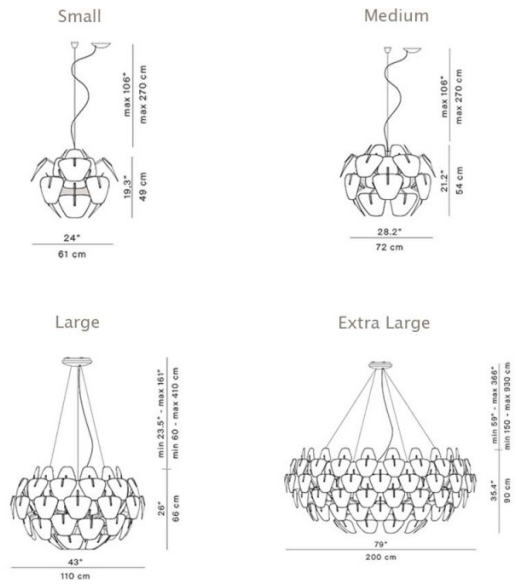

Available in four sizes.

All lights in the Hope Collection will require assembly, assembly instructions included.

PRODUCT SPECIFICATION

Light Source: **Small:** 1 x Max 250W E27 (excluded)

Medium: 1 x Max 250W E27 (excluded)

Large: 3 x Max 250W E27 (excluded)

Extra Large: 5 x Max 250W E27 (excluded)

IP Code: 20

Dimming: Dimmable via mains phase dimming.

Dimensions: **Small:**

Max Drop: 270cm
Shade Height: 49cm
Width: 61cm

Medium:

Max Drop: 270cm
Shade Height: 54cm
Width: 72cm

Large:

Min Drop: 60cm
Max Drop: 410cm
Shade Height: 66cm
Width: 110cm

Extra Large:

Min Drop: 150cm
Max Drop: 930cm
Shade Height: 90cm
Width: 200cm

For all sales and technical enquiries, please contact: