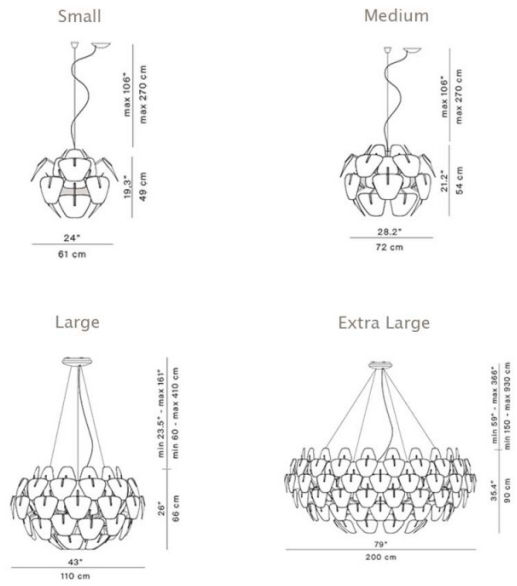

**IP Code:** 20

**Dimming:** Dimmable via mains phase dimming.

**Dimensions: Small:**

Max Drop: 270cm  
Shade Height: 49cm  
Width: 61cm

**Medium:**

Max Drop: 270cm  
Shade Height: 54cm  
Width: 72cm

**Large:**

Min Drop: 60cm  
Max Drop: 410cm  
Shade Height: 66cm  
Width: 110cm

**Extra Large:**

Min Drop: 150cm  
Max Drop: 930cm  
Shade Height: 90cm  
Width: 200cm

**For all sales and technical enquiries, please contact:**