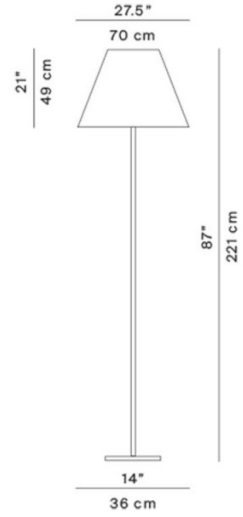

When using outdoor luminaires, basic safety precautions should always be followed.

PRODUCT SPECIFICATION

Light Source: 1 x max 205W HSGST E27 (excluded)

IP Code: 44

Dimming: Integrated on/off switch on the product.

Dimensions: Height: 221cm
Shade Height: 49cm
Shade: Ø70cm
Base Width: 36cm

For all sales and technical enquiries, please contact:

+44 (0)114 263 4266

info@davidvillagelighting.co.uk

www.davidvillagelighting.co.uk