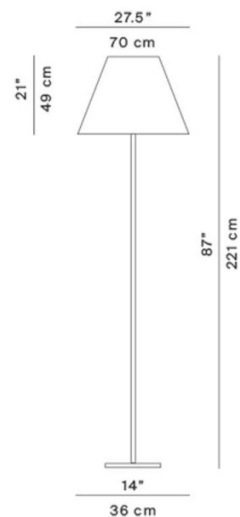

When using outdoor luminaires, basic safety precautions should always be followed.

PRODUCT SPECIFICATION

Light Source: 1 x max 205W HSGST E27 (excluded)

IP Code: 44

Dimming: Integrated on/off switch on the product.

Dimensions: Height: 221cm
Shade Height: 49cm
Shade: Ø70cm
Base Width: 36cm

For all sales and technical enquiries, please contact:

+44 (0)114 263 4266

info@davidvillagelighting.co.uk

www.davidvillagelighting.co.uk