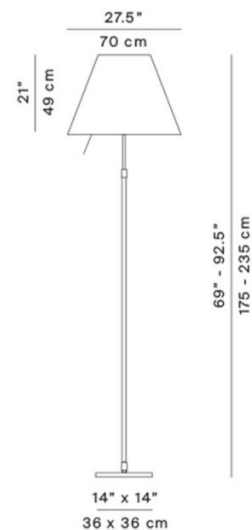

The Grande Floor Lamp can be adjusted between 175cm & 235cm to fit the needs of your space. It also includes an integrated on/off switch that is easily accessible underneath the shade as seen on the specification sheet. This floor lamp is perfect for hallways, living rooms, hotel lobbies and restaurants to emit a warm and ambient light across the room.

## PRODUCT SPECIFICATION

**Light Source:** 3 x max 70W HSGSA E27 (excluded)

**IP Code:** 20

**Dimming:** Integrated on/off switch on the product.

**Dimensions:** Height: 175-235cm height  
Base: 36 x 36cm  
Shade: Ø70cm