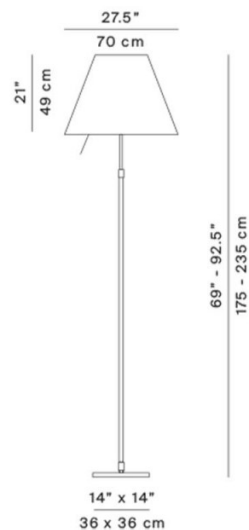

The Grande Floor Lamp can be adjusted between 175cm & 235cm to fit the needs of your space. It also includes an integrated on/off switch that is easily accessible underneath the shade as seen on the specification sheet. This floor lamp is perfect for hallways, living rooms, hotel lobbies and restaurants to emit a warm and ambient light across the room.

PRODUCT SPECIFICATION

Light Source: 3 x max 70W HSGSA E27 (excluded)

IP Code: 20

Dimming: Integrated on/off switch on the product.

Dimensions: Height: 175-235cm height
Base: 36 x 36cm
Shade: Ø70cm

For all sales and technical enquiries, please contact: