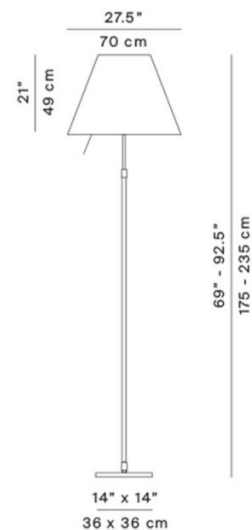

The Grande Floor Lamp can be adjusted between 175cm & 235cm to fit the needs of your space. It also includes an integrated on/off switch that is easily accessible underneath the shade as seen on the specification sheet. This floor lamp is perfect for hallways, living rooms, hotel lobbies and restaurants to emit a warm and ambient light across the room.

PRODUCT SPECIFICATION

Light Source: 3 x max 70W HSGSA E27 (excluded)

IP Code: 20

Dimming: Integrated on/off switch on the product.

Dimensions: Height: 175-235cm height
Base: 36 x 36cm
Shade: Ø70cm

For all sales and technical enquiries, please contact: