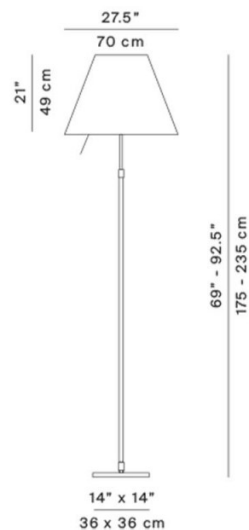

The Grande Floor Lamp can be adjusted between 175cm & 235cm to fit the needs of your space. It also includes an integrated on/off switch that is easily accessible underneath the shade as seen on the specification sheet. This floor lamp is perfect for hallways, living rooms, hotel lobbies and restaurants to emit a warm and ambient light across the room.

## PRODUCT SPECIFICATION

**Light Source:** 3 x max 70W HSGSA E27 (excluded)

**IP Code:** 20

**Dimming:** Integrated on/off switch on the product.

**Dimensions:** Height: 175-235cm height  
Base: 36 x 36cm  
Shade: Ø70cm