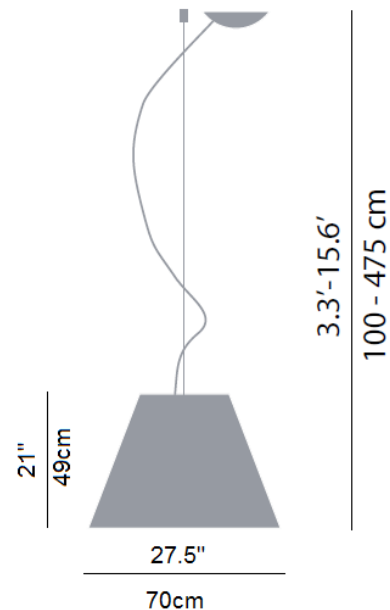

The Grande suspension is easily adjustable to fit the needs of your space and can be adjusted up and down between 100cm and 475cm. It makes a great centre piece, and conversation starter, above your dining table, in a hallway or even above a coffee table.

PRODUCT SPECIFICATION

- Light Source:** 3 x max 70W HSGSA E27 (excluded)
- IP Code:** 20
- Dimming:** Integrated on/off switch on the product.
- Dimensions:** Cable Length: 100-475cm
Shade Height: 49cm
Shade: Ø70cm