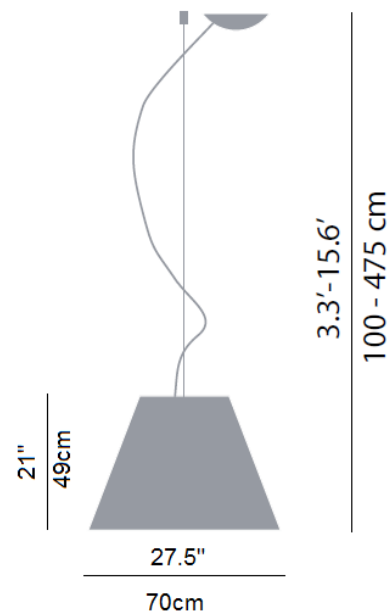

The Grande suspension is easily adjustable to fit the needs of your space and can be adjusted up and down between 100cm and 475cm. It makes a great centre piece, and conversation starter, above your dining table, in a hallway or even above a coffee table.

PRODUCT SPECIFICATION

- Light Source:** 3 x max 70W HSGSA E27 (excluded)
- IP Code:** 20
- Dimming:** Integrated on/off switch on the product.
- Dimensions:** Cable Length: 100-475cm
Shade Height: 49cm
Shade: Ø70cm