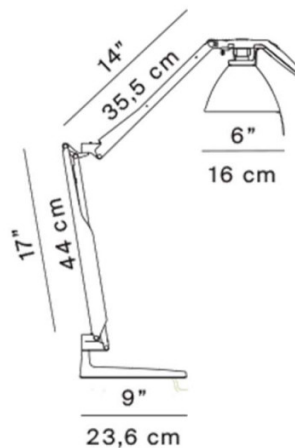

PRODUCT SPECIFICATION

Light Source: 1 x Max 70W HSGSA E27 (excluded)

IP Code: 20

Dimming: Integrated dimmer on the product.

Dimensions: Height: 44cm
Head: Ø16cm
Base: Ø23.6cm
Cable Length: 225cm

For all sales and technical enquiries, please contact: