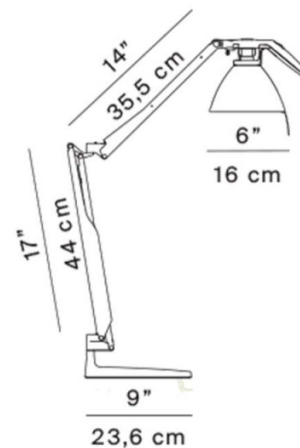

## PRODUCT SPECIFICATION

**Light Source:** 1 x Max 70W HSGSA E27 (excluded)

**IP Code:** 20

**Dimming:** Integrated dimmer on the product.

**Dimensions:** Height: 44cm  
Head: Ø16cm  
Base: Ø23.6cm  
Cable Length: 225cm