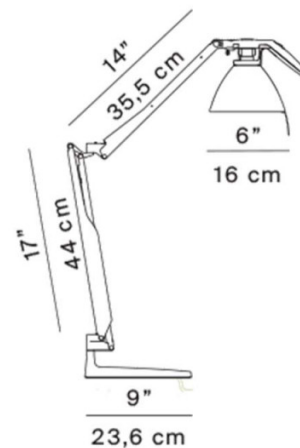

PRODUCT SPECIFICATION

Light Source: 1 x Max 70W HSGSA E27 (excluded)

IP Code: 20

Dimming: Integrated dimmer on the product.

Dimensions: Height: 44cm
Head: Ø16cm
Base: Ø23.6cm
Cable Length: 225cm

For all sales and technical enquiries, please contact: