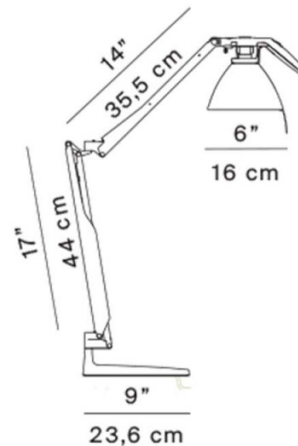

PRODUCT SPECIFICATION

Light Source: 1 x Max 70W HSGSA E27 (excluded)

IP Code: 20

Dimming: Integrated dimmer on the product.

Dimensions: Height: 44cm
Head: Ø16cm
Base: Ø23.6cm
Cable Length: 225cm

For all sales and technical enquiries, please contact: