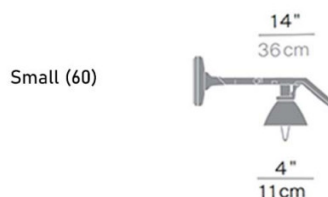

The Fortebraccio Wall Light is available in two sizes

PRODUCT SPECIFICATION

Light Source: **Small:** 1 x Max 42W HSGSA E14 (excluded)

Large: 1 x Max 70W HSGSA E27 (excluded)

IP Code: 20

Dimming: Integrated on/off switch on the product.

Dimensions: Small:
Width: 36cm
Head: Ø11cm

Large:
Width: 36cm
Head: Ø16cm

For all sales and technical enquiries, please contact:

+44 (0)114 263 4266

info@davidvillagelighting.co.uk

www.davidvillagelighting.co.uk