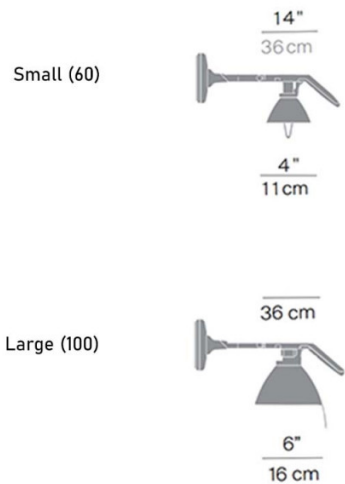

Whilst the stripped back design of this light is impressive, the most striking feature is the handle. Not only does it give the table lamp a unique element, it is also crafted from ergonomic, polycarbonate, so it is possible to fluidly move the Fortebraccio Wall Light seamlessly without having to touch the light source. The handle also holds the integrated on/off switch. The 100 Wall Light makes a great addition to your kitchen, hallway or even bedroom, emitting a soft white light.

The Fortebraccio Wall Light is available in two sizes

PRODUCT SPECIFICATION

Light Source: **Small:** 1 x Max 42W HSGSA E14 (excluded)
Large: 1 x Max 70W HSGSA E27 (excluded)

IP Code: 20

Dimming: Integrated on/off switch on the product.

Dimensions: Small:
Width: 36cm
Head: Ø11cm

Large:
Width: 36cm
Head: Ø16cm

For all sales and technical enquiries, please contact:

+44 (0)114 263 4266

info@davidvillagelighting.co.uk

www.davidvillagelighting.co.uk