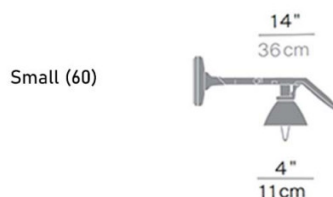

## PRODUCT SPECIFICATION

**Light Source:** **Small:** 1 x Max 42W HSGSA E14 (excluded)

**Large:** 1 x Max 70W HSGSA E27 (excluded)

**IP Code:** 20

**Dimming:** Integrated on/off switch on the product.

**Dimensions:** **Small:**

Width: 36cm

Head: Ø11cm

**Large:**

Width: 36cm

Head: Ø16cm

**For all sales and technical enquiries, please contact:**

+44 (0)114 263 4266

[info@davidvillagelighting.co.uk](mailto:info@davidvillagelighting.co.uk)