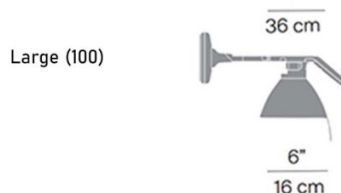

## PRODUCT SPECIFICATION

**Light Source:** **Small:** 1 x Max 42W HSGSA E14 (excluded)

**Large:** 1 x Max 70W HSGSA E27 (excluded)

**IP Code:** 20

**Dimming:** Integrated on/off switch on the product.

**Dimensions:** **Small:**

Width: 36cm

Head: Ø11cm

**Large:**

Width: 36cm

Head: Ø16cm

**For all sales and technical enquiries, please contact:**

+44 (0)114 263 4266

[info@davidvillagelighting.co.uk](mailto:info@davidvillagelighting.co.uk)