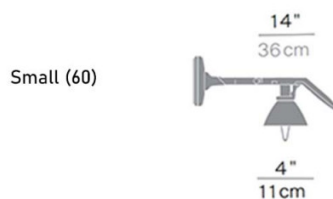

Dimensions: **Small:**

Width: 36cm

Head: Ø11cm

Large:

Width: 36cm

Head: Ø16cm

For all sales and technical enquiries, please contact:

+44 (0)114 263 4266