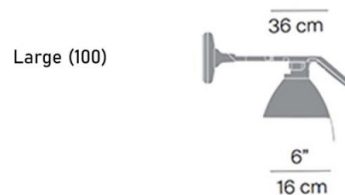

The Fortebraccio Wall Light is available in two sizes

PRODUCT SPECIFICATION

Light Source: **Small:** 1 x Max 42W HSGSA E14 (excluded)
Large: 1 x Max 70W HSGSA E27 (excluded)

IP Code: 20

Dimming: Integrated on/off switch on the product.

Dimensions: Small:
Width: 36cm
Head: Ø11cm

Large:
Width: 36cm
Head: Ø16cm

For all sales and technical enquiries, please contact:

+44 (0)114 263 4266

info@davidvillagelighting.co.uk

www.davidvillagelighting.co.uk