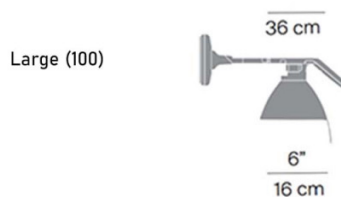

Dimensions: **Small:**

Width: 36cm

Head: Ø11cm

Large:

Width: 36cm

Head: Ø16cm

For all sales and technical enquiries, please contact:

+44 (0)114 263 4266