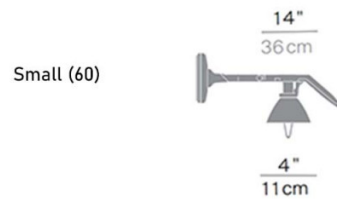

The Fortebraccio Wall Light is available in two sizes

PRODUCT SPECIFICATION

Light Source: **Small:** 1 x Max 42W HSGSA E14 (excluded)
Large: 1 x Max 70W HSGSA E27 (excluded)

IP Code: 20

Dimming: Integrated on/off switch on the product.

Dimensions: Small:
Width: 36cm
Head: Ø11cm

Large:
Width: 36cm
Head: Ø16cm

For all sales and technical enquiries, please contact:

+44 (0)114 263 4266

info@davidvillagelighting.co.uk

www.davidvillagelighting.co.uk