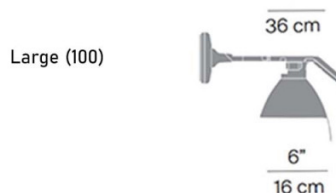

The Fortebraccio Wall Light is available in two sizes

PRODUCT SPECIFICATION

Light Source: **Small:** 1 x Max 42W HSGSA E14 (excluded)

Large: 1 x Max 70W HSGSA E27 (excluded)

IP Code: 20

Dimming: Integrated on/off switch on the product.

Dimensions: Small:
Width: 36cm
Head: Ø11cm

Large:
Width: 36cm
Head: Ø16cm

For all sales and technical enquiries, please contact:

+44 (0)114 263 4266

info@davidvillagelighting.co.uk

www.davidvillagelighting.co.uk