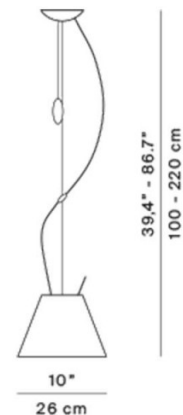

The Costanzina can vary its height from 1 to 2.5 metres, it is easy to adjust by the counterweight that hangs from the ceiling rose as seen on the specification sheet. The counterweight is white, ensuring it blends in well with the design. This suspension light also harbours an integrated on/off switch in the form of a control rod that hangs from the shade, close to the light source - the design ensures that this is easy to reach.

## PRODUCT SPECIFICATION

**Light Source:** 1 x max 60W E14 (excluded)

**Dimming:** Integrated on/off switch on the product.

**Dimensions:** Drop Height: 100 - 250cm  
Shade: Ø26cm

**For all sales and technical enquiries, please contact:**