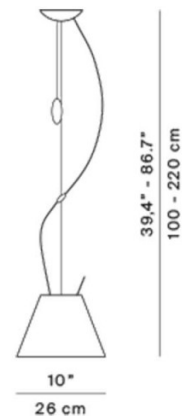

The Costanzina can vary its height from 1 to 2.5 metres, it is easy to adjust by the counterweight that hangs from the ceiling rose as seen on the specification sheet. The counterweight is white, ensuring it blends in well with the design. This suspension light also harbours an integrated on/off switch in the form of a control rod that hangs from the shade, close to the light source - the design ensures that this is easy to reach.

PRODUCT SPECIFICATION

- Light Source:** 1 x max 60W E14 (excluded)
- Dimming:** Integrated on/off switch on the product.
- Dimensions:** Drop Height: 100 - 250cm
Shade: Ø26cm

For all sales and technical enquiries, please contact: