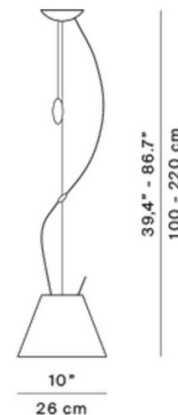

The Costanzina can vary its height from 1 to 2.5 metres, it is easy to adjust by the counterweight that hangs from the ceiling rose as seen on the specification sheet. The counterweight is white, ensuring it blends in well with the design. This suspension light also harbours an integrated on/off switch in the form of a control rod that hangs from the shade, close to the light source - the design ensures that this is easy to reach.

PRODUCT SPECIFICATION

Light Source: 1 x max 60W E14 (excluded)

Dimming: Integrated on/off switch on the product.

Dimensions: Drop Height: 100 - 250cm
Shade: Ø26cm

For all sales and technical enquiries, please contact: