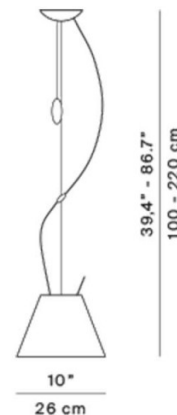

The Costanzina can vary its height from 1 to 2.5 metres, it is easy to adjust by the counterweight that hangs from the ceiling rose as seen on the specification sheet. The counterweight is white, ensuring it blends in well with the design. This suspension light also harbours an integrated on/off switch in the form of a control rod that hangs from the shade, close to the light source - the design ensures that this is easy to reach.

PRODUCT SPECIFICATION

- Light Source:** 1 x max 60W E14 (excluded)
- Dimming:** Integrated on/off switch on the product.
- Dimensions:** Drop Height: 100 - 250cm
Shade: Ø26cm

For all sales and technical enquiries, please contact: