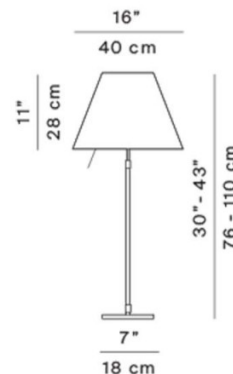

This version is easily height adjustable and comes complete with telescopic stem adjusting between 76cm - 110cm, meaning you can personalise it based on the needs of your space. The Costanza Telescopic also hosts an integrated dimmer in the form of a rod, easily accessible underneath the shade, that grants you with four different lighting levels - this enables you to adjust the intensity of light according to your own needs. This lamp is perfect for next to your sofa as a reading light, on your desk as a soft working light or even in your bedroom for an atmospheric mood light.

PRODUCT SPECIFICATION

- Light Source:** 1 x max 105W E27 (excluded)
- IP Code:** 20
- Dimming:** **Dimmable version:** Integrated touch dimmer included on product.
Non-dimmable version: Integrated on/off switch included on product.
- Dimensions:** 76-110 cm height
18 x 18 cm base
40 x 28 cm shade