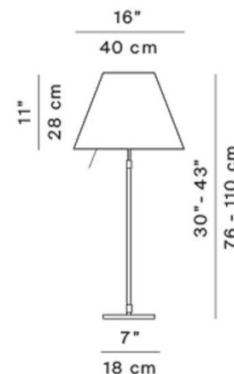

This version is easily height adjustable and comes complete with telescopic stem adjusting between 76cm - 110cm, meaning you can personalise it based on the needs of your space. The Costanza Telescopic also hosts an integrated dimmer in the form of a rod, easily accessible underneath the shade, that grants you with four different lighting levels - this enables you to adjust the intensity of light according to your own needs. This lamp is perfect for next to your sofa as a reading light, on your desk as a soft working light or even in your bedroom for an atmospheric mood light.

## PRODUCT SPECIFICATION

- Light Source:** 1 x max 105W E27 (excluded)
- IP Code:** 20
- Dimming:** **Dimmable version:** Integrated touch dimmer included on product.  
**Non-dimmable version:** Integrated on/off switch included on product.
- Dimensions:** 76-110 cm height  
18 x 18 cm base  
40 x 28 cm shade