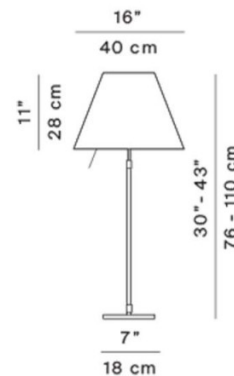

This version is easily height adjustable and comes complete with telescopic stem adjusting between 76cm - 110cm, meaning you can personalise it based on the needs of your space. The Costanza Telescopic also hosts an integrated dimmer in the form of a rod, easily accessible underneath the shade, that grants you with four different lighting levels - this enables you to adjust the intensity of light according to your own needs. This lamp is perfect for next to your sofa as a reading light, on your desk as a soft working light or even in your bedroom for an atmospheric mood light.

PRODUCT SPECIFICATION

- Light Source:** 1 x max 105W E27 (excluded)
- IP Code:** 20
- Dimming:** **Dimmable version:** Integrated touch dimmer included on product.
Non-dimmable version: Integrated on/off switch included on product.
- Dimensions:** 76-110 cm height
18 x 18 cm base
40 x 28 cm shade