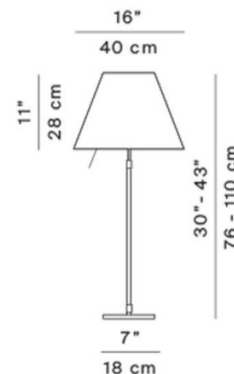

This version is easily height adjustable and comes complete with telescopic stem adjusting between 76cm - 110cm, meaning you can personalise it based on the needs of your space. The Costanza Telescopic also hosts an integrated dimmer in the form of a rod, easily accessible underneath the shade, that grants you with four different lighting levels - this enables you to adjust the intensity of light according to your own needs. This lamp is perfect for next to your sofa as a reading light, on your desk as a soft working light or even in your bedroom for an atmospheric mood light.

PRODUCT SPECIFICATION

- Light Source:** 1 x max 105W E27 (excluded)
- IP Code:** 20
- Dimming:** **Dimmable version:** Integrated touch dimmer included on product.
Non-dimmable version: Integrated on/off switch included on product.
- Dimensions:** 76-110 cm height
18 x 18 cm base
40 x 28 cm shade