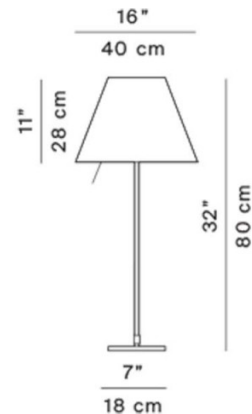

## PRODUCT SPECIFICATION

**Light Source:** 1 x max 105W E27 (excluded)

**IP Code:** 20

**Dimming:** Integrated on/off switch included on product.

**Dimensions:** Height: 80cm  
Base: 18 x 18cm  
Shade: 40 x 28cm