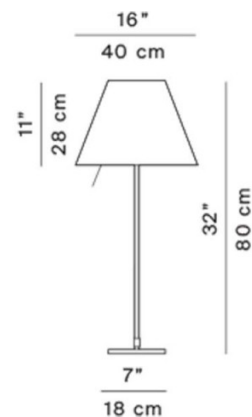

PRODUCT SPECIFICATION

Light Source: 1 x max 105W E27 (excluded)

IP Code: 20

Dimming: Integrated on/off switch included on product.

Dimensions: Height: 80cm
Base: 18 x 18cm
Shade: 40 x 28cm

For all sales and technical enquiries, please contact: