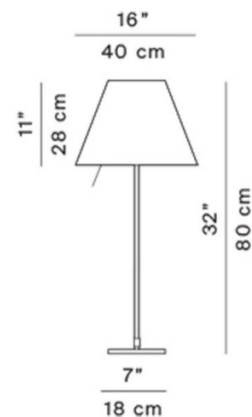

PRODUCT SPECIFICATION

- Light Source:** 1 x max 105W E27 (excluded)
- IP Code:** 20
- Dimming:** Integrated on/off switch included on product.
- Dimensions:** Height: 80cm
Base: 18 x 18cm
Shade: 40 x 28cm