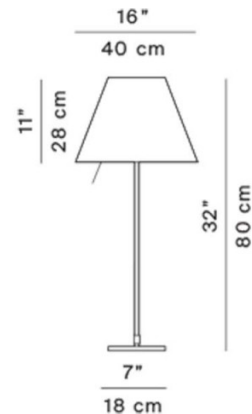

Luceplan Costanza Table Lamp

LA9082

SOURCE: <https://www.davidvillagelighting.co.uk/product/Luceplan-Costanza-Table-Lamp/9283>

PRODUCT DESCRIPTION

Designer: Paolo Rizzato

Luceplan Costanza Table Lamp

The Luceplan Costanza Table Lamp is a great example of classic design. This light consists of a washable and interchangeable shade that emits a warm light, resting on two points of balance with an aluminium base. Whilst the shade is available in five vibrant colours, making the Costanza a practical table lamp which adapts to a range of settings.

The Costanza also hosts an integrated dimmer in the form of a rod, easily accessible underneath the shade, that grants you with four different lighting levels - this enables you to adjust the intensity of light according to your own needs. This lamp is perfect for next to your sofa as a reading light, on your desk as a soft working light or even in your bedroom for an atmospheric mood light.

Awarded the "Lampe d'Argent" at the Concours de la Creation Artistique in 1988, the Costanza Table Lamp is a design that will go down in history.

Also available as a [telescopic version](#), with an adjustable stem and a wide range of colours

PRODUCT SPECIFICATION

Light Source: 1 x max 105W E27 (excluded)

IP Code: 20

Dimming: Integrated on/off switch included on product.

Dimensions: Height: 80cm
Base: 18 x 18cm
Shade: 40 x 28cm