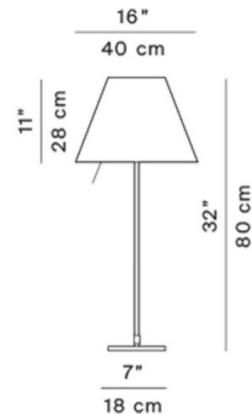

## PRODUCT SPECIFICATION

- Light Source:** 1 x max 105W E27 (excluded)
- IP Code:** 20
- Dimming:** Integrated on/off switch included on product.
- Dimensions:** Height: 80cm  
Base: 18 x 18cm  
Shade: 40 x 28cm