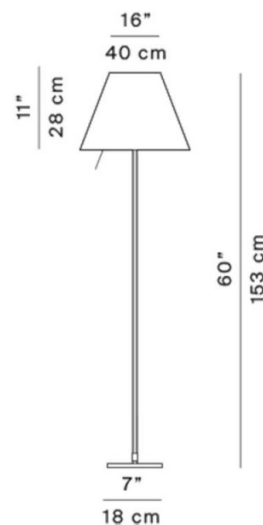

Luceplan Costanza Floor Lamp

LA9076

SOURCE: <https://www.davidvillagelighting.co.uk/product/Luceplan-Costanza-Floor-Lamp/9277>

PRODUCT DESCRIPTION

Designer: Paolo Rizzatto

Luceplan Costanza Floor Lamp

The Luceplan Costanza Floor Lamp is a minimalistic lamp that can adapt to a multitude of settings and design styles. The timeless look of the Costanza Floor Lamp perfect solution for tasteful furnishing styles. This lamp quickly becomes the centre of attention within the room, serving as an impressive eye-catcher. Although designed in 1986, the Costanza has lost none of its charm today and still is a popular lighting solution for both classic and modern décor styles.

This lamp features an interchangeable polycarbonate shade that rests on the aluminium structure at just two points and is available in five vibrant colours, providing a warm and inviting glow. The soft light is emitted both downwards and upwards, providing a functional reading light and creating ambient lighting for the whole room. The integrated four point dimmer further enhances this experience, offering four levels of brightness. The sensor dimmer rod is located conveniently close to the shade and is lightly touched to adjust light output. The ease of access to the dimmer ensures it can be conveniently operated when you are seated.

Also available as a [telescopic version](#), with an adjustable stem and a wide range of colours

PRODUCT SPECIFICATION

- Light Source:** 1 x max 105W E27 (excluded)
- IP Code:** 20
- Dimming:** Integrated on/off switch on the product.
- Dimensions:** Height: 153cm
Base: Ø18cm
Shade: Ø40cm
Shade height: 28cm