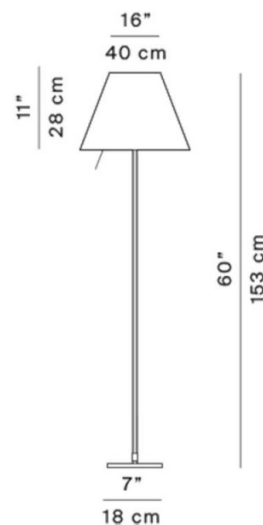

Luceplan Costanza Floor Lamp

LA9076

SOURCE: <https://www.davidvillagelighting.co.uk/product/Luceplan-Costanza-Floor-Lamp/9277>

PRODUCT DESCRIPTION

Designer: Paolo Rizzato

Luceplan Costanza Floor Lamp

The Luceplan Costanza Floor Lamp is a minimalistic lamp that can adapt to a multitude of settings and design styles. The timeless look of the Costanza Floor Lamp perfect solution for tasteful furnishing styles. This lamp quickly becomes the centre of attention within the room, serving as an impressive eye-catcher. Although designed in 1986, the Costanza has lost none of its charm today and still is a popular lighting solution for both classic and modern décor styles.

This lamp features an interchangeable polycarbonate shade that rests on the aluminium structure at just two points and is available in five vibrant colours, providing a warm and inviting glow. The soft light is emitted both downwards and upwards, providing a functional reading light and creating ambient lighting for the whole room. The integrated four point dimmer further enhances this experience, offering four levels of brightness. The sensor dimmer rod is located conveniently close to the shade and is lightly touched to adjust light output. The ease of access to the dimmer ensures it can be conveniently operated when you are seated.

Also available as a [telescopic version](#), with an adjustable stem and a wide range of colours

PRODUCT SPECIFICATION

- Light Source:** 1 x max 105W E27 (excluded)
- IP Code:** 20
- Dimming:** Integrated on/off switch on the product.
- Dimensions:** Height: 153cm
Base: Ø18cm
Shade: Ø40cm
Shade height: 28cm