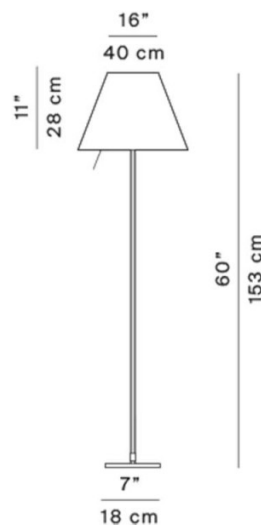

Also available as a [telescopic version](#), with an adjustable stem and a wide range of colours

PRODUCT SPECIFICATION

Light Source: 1 x max 105W E27 (excluded)

IP Code: 20

Dimming: Integrated on/off switch on the product.

Dimensions: Height: 153cm
Base: Ø18cm
Shade: Ø40cm
Shade height: 28cm

For all sales and technical enquiries, please contact:

+44 (0)114 263 4266

info@davidvillagelighting.co.uk

www.davidvillagelighting.co.uk