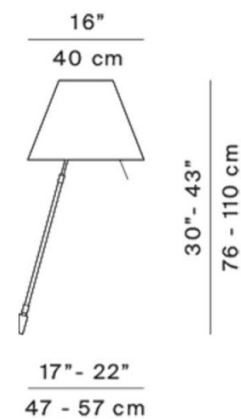

## PRODUCT SPECIFICATION

**Light Source:** 1 x max 205W HSGST E27 (excluded)

**IP Code:** 20

**Dimming:** Integrated on/off switch on product.

**Dimensions:** Height: 80cm  
Depth: 46cm  
Shade4: Ø40cm

**For all sales and technical enquiries, please contact:**