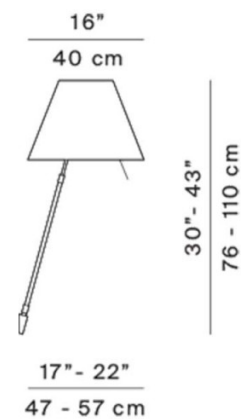

Also available as a [telescopic version](#), with an adjustable stem and a wide range of colours

PRODUCT SPECIFICATION

Light Source: 1 x max 205W HSGST E27 (excluded)

IP Code: 20

Dimming: Integrated on/off switch on product.

Dimensions: Height: 80cm
Depth: 46cm
Shade4: Ø40cm

For all sales and technical enquiries, please contact:

+44 (0)114 263 4266

info@davidvillagelighting.co.uk

www.davidvillagelighting.co.uk