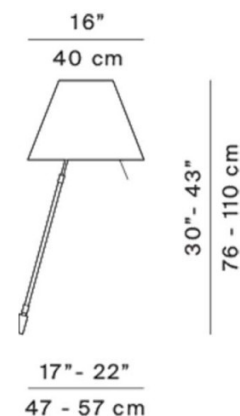

Also available as a [telescopic version](#), with an adjustable stem and a wide range of colours

PRODUCT SPECIFICATION

Light Source: 1 x max 205W HSGST E27 (excluded)

IP Code: 20

Dimming: Integrated on/off switch on product.

Dimensions: Height: 80cm
Depth: 46cm
Shade: Ø40cm

For all sales and technical enquiries, please contact:

+44 (0)114 263 4266

info@davidvillagelighting.co.uk

www.davidvillagelighting.co.uk