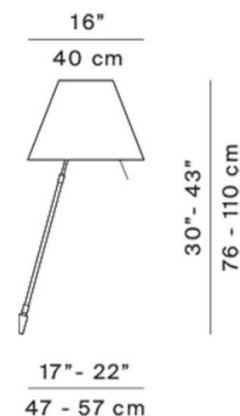

Also available as a [telescopic version](#), with an adjustable stem and a wide range of colours

PRODUCT SPECIFICATION

Light Source: 1 x max 205W HSGST E27 (excluded)

IP Code: 20

Dimming: Integrated on/off switch on product.

Dimensions: Height: 80cm
Depth: 46cm
Shade4: Ø40cm

For all sales and technical enquiries, please contact:

+44 (0)114 263 4266

info@davidvillagelighting.co.uk

www.davidvillagelighting.co.uk