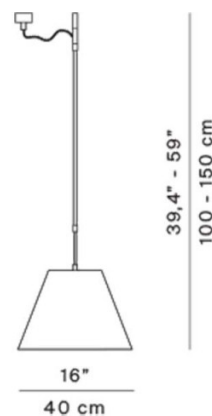

The Costanza can vary its height from 100cm - 150cm, it is easy to adjust by loosening and tightening the bolt on the stem of the light as seen on the specification sheet. The suspension version allows a very flexible use of this light, as it can be applied to any part of the ceiling even when there is no available mains plug on it.

PRODUCT SPECIFICATION

- Light Source:** max 105W HSGSA E27 (excluded)
- IP Code:** 20
- Dimming:** Integrated on/off switch on the product.
- Dimensions:**
 - Ø 40 cm shade
 - 28 cm shade height
 - 100-150 cm drop height
 - Ø 7 x 4 cm ceiling rose