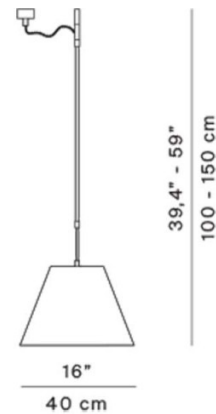

PRODUCT SPECIFICATION

- **Light Source:** max 105W HSGSA E27 (excluded)
- **IP Code:** 20
- **Dimming:** Integrated on/off switch on the product.
- **Dimensions:**
  - Ø 40 cm shade
  - 28 cm shade height
  - 100-150 cm drop height
  - Ø 7 x 4 cm ceiling rose