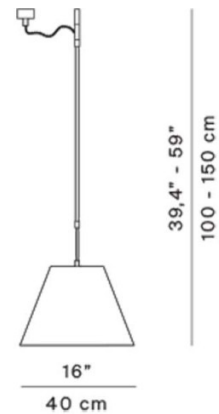

The Costanza can vary its height from 100cm - 150cm, it is easy to adjust by loosening and tightening the bolt on the stem of the light as seen on the specification sheet. The suspension version allows a very flexible use of this light, as it can be applied to any part of the ceiling even when there is no available mains plug on it.

PRODUCT SPECIFICATION

- Light Source:** max 105W HSGSA E27 (excluded)
- IP Code:** 20
- Dimming:** Integrated on/off switch on the product.
- Dimensions:**
 - Ø 40 cm shade
 - 28 cm shade height
 - 100-150 cm drop height
 - Ø 7 x 4 cm ceiling rose