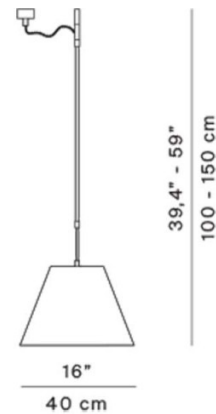

The Costanza can vary its height from 100cm - 150cm, it is easy to adjust by loosening and tightening the bolt on the stem of the light as seen on the specification sheet. The suspension version allows a very flexible use of this light, as it can be applied to any part of the ceiling even when there is no available mains plug on it.

## PRODUCT SPECIFICATION

- Light Source:** max 105W HSGSA E27 (excluded)
- IP Code:** 20
- Dimming:** Integrated on/off switch on the product.
- Dimensions:**
  - Ø 40 cm shade
  - 28 cm shade height
  - 100-150 cm drop height
  - Ø 7 x 4 cm ceiling rose