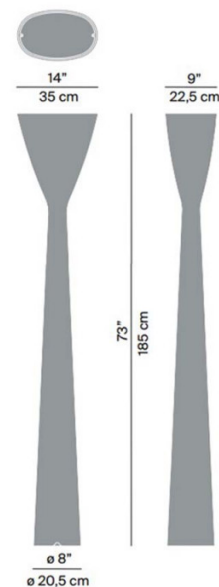

## PRODUCT SPECIFICATION

**Light Source:** 45W, 3000K, 4500 lumens

**IP Code:** 20

**Dimming:** In line dimmer included on cable.

**Dimensions:** Base: Ø20.5cm  
Height: 185cm  
Width: 35cm

**For all sales and technical enquiries, please contact:**