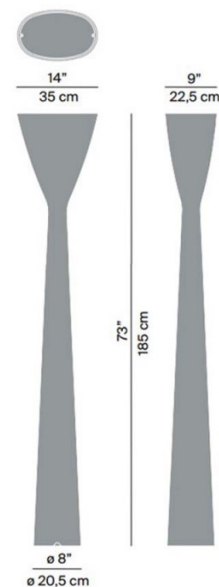

PRODUCT SPECIFICATION

Light Source: 45W, 3000K, 4500 lumens

IP Code: 20

Dimming: In line dimmer included on cable.

Dimensions: Base: Ø20.5cm
Height: 185cm
Width: 35cm

For all sales and technical enquiries, please contact: