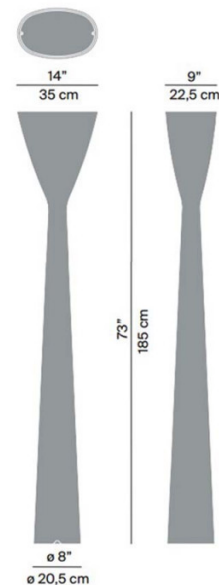

PRODUCT SPECIFICATION

Light Source: 45W, 3000K, 4500 lumens

IP Code: 20

Dimming: In line dimmer included on cable.

Dimensions: Base: Ø20.5cm
Height: 185cm
Width: 35cm

For all sales and technical enquiries, please contact: