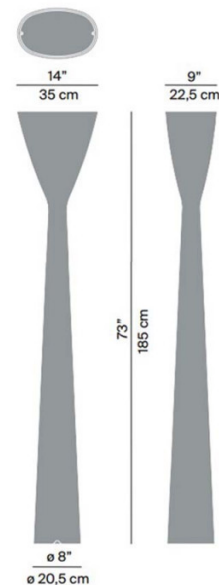

Luceplan Carrara LED Floor Lamp

LA9063

SOURCE: <https://www.davidvillagelighting.co.uk/product/Luceplan-Carrara-LED-Floor-Lamp/9264>

PRODUCT DESCRIPTION

Designer: Alfredo Häberli

Luceplan Carrara LED Floor

The Luceplan Carrara is a sculptural statement piece that harnesses a minimalistic and elegant design. The seamless design is thanks to manufacturing from a single piece of polyurethane cast into a flowing form. It was designed by Alfredo Häberli in 2000 and is named after the Italian city of the same name in Tuscany. The city owes its fame to the white marble extracted there, which was the inspiration for the white model of the Luceplan Carrara.

This floor lamp casts an ambient glow upwards, emitting light towards the ceiling and reflecting back to illuminate the room, it is fitted with an LED module which ensures it is environmentally friendly and energy efficient. The Carrara can also be regulated by a foot dimmer on the cable, making this light extremely easy to operate and adjust according to your environment or needs. The soft light distribution

This contemporary design is a perfect mood light, and can blend in to almost any modern interior, and makes a great addition to your lounge or dining space. Due to its size, the Carrara Floor Lamp can also be a great fit for public spaces as well as your home.

PRODUCT SPECIFICATION

Light Source: 45W, 3000K, 4500 lumens

IP Code: 20

Dimming: In line dimmer included on cable.

Dimensions: Base: Ø20.5cm
Height: 185cm
Width: 35cm