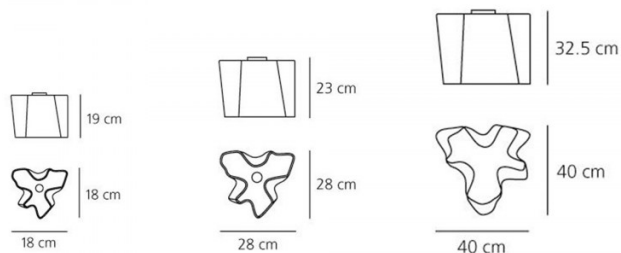

The biomorphic shape of the Logico lights, resembling a flower cup, allows you to combine the lights and create your own configurations. Logico Ceiling is available in three sizes (single, mini and micro) and is available in the same two finish options; milky white or grey. The family also includes suspensions, wall lights and table lamps.

**Dimensions:** **Single** - 40 x 40 x 32.5 cm  
**Mini** - 28 x 28 x 23 cm  
**Micro** - 18 x 18 x 19 cm

**For all sales and technical enquiries, please contact:**

+44 (0)114 263 4266

[info@davidvillagelighting.co.uk](mailto:info@davidvillagelighting.co.uk)