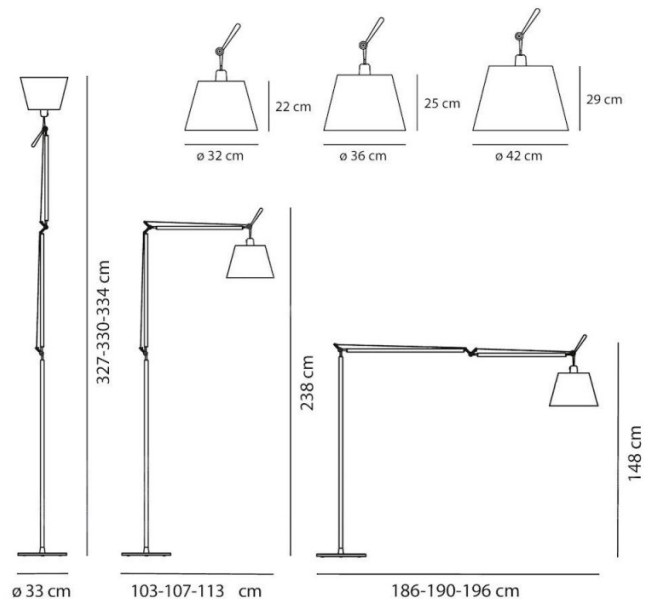

IP Code: 20

Dimming: In line dimmer included on cable.

Dimensions: **320**

Shade: Ø32cm
Height: 148-334cm
Base: Ø33cm

360

Shade: Ø36cm
Height: 148-334cm
Base: Ø33cm

420

Shade: Ø42cm
Height: 148-334cm
Base: Ø33cm