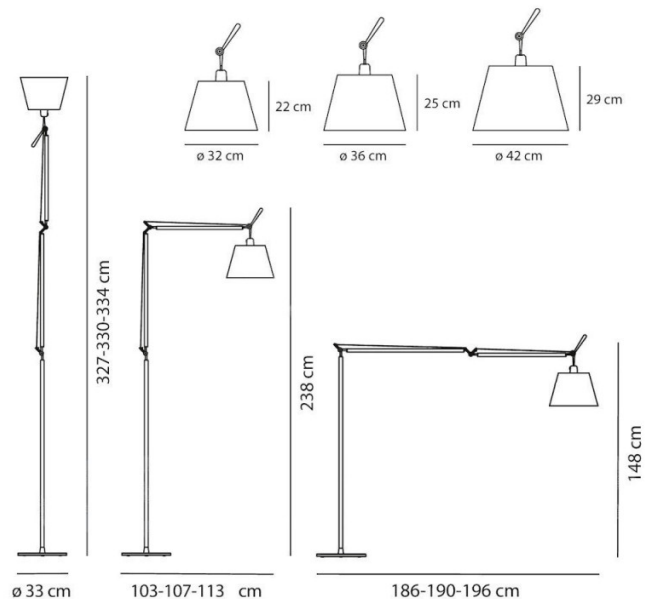

IP Code: 20

Dimming: In line dimmer included on cable.

Dimensions: **320**

Shade: Ø32cm
Height: 148-334cm
Base: Ø33cm

360

Shade: Ø36cm
Height: 148-334cm
Base: Ø33cm

420

Shade: Ø42cm
Height: 148-334cm
Base: Ø33cm