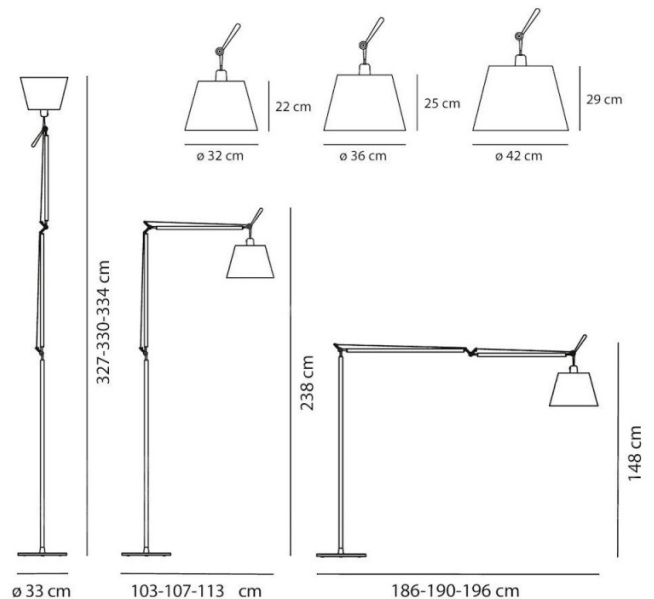

## PRODUCT SPECIFICATION

**Light Source:** 1 x Max 21W E27 LED (excluded)

**IP Code:** 20

**Dimming:** In line dimmer included on cable.

**Dimensions:** **320**

Shade: Ø32cm  
Height: 148-334cm  
Base: Ø33cm

**360**

Shade: Ø36cm  
Height: 148-334cm  
Base: Ø33cm

**420**

Shade: Ø42cm  
Height: 148-334cm  
Base: Ø33cm

**For all sales and technical enquiries, please contact:**

+44 (0)114 263 4266

[info@davidvillagelighting.co.uk](mailto:info@davidvillagelighting.co.uk)