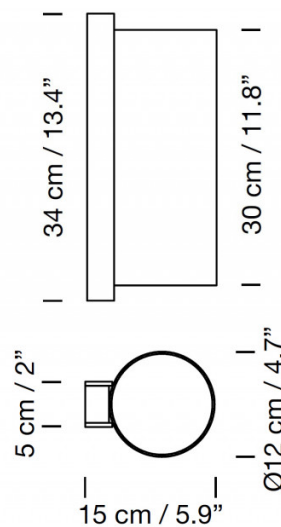

## PRODUCT SPECIFICATION

**Light Source:** 1 x Max 3.4W E27 LED (included)

**IP Code:** 20

**Dimming:** Dimmable via mains phase dimming.

**Dimensions:** Shade: Ø12cm  
Shade Height: 30cm  
Depth: 15cm  
Height: 34cm