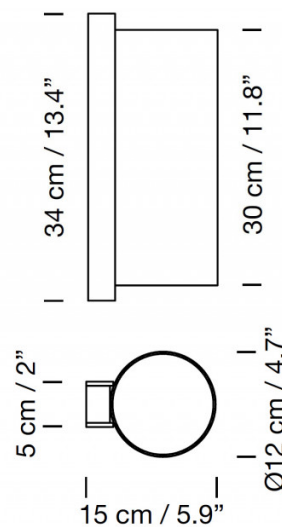

## PRODUCT SPECIFICATION

**Light Source:** 1 x Max 3.4W E27 LED (included)

**IP Code:** 20

**Dimming:** Dimmable via mains phase dimming.

**Dimensions:** Shade: Ø12cm  
Shade Height: 30cm  
Depth: 15cm  
Height: 34cm