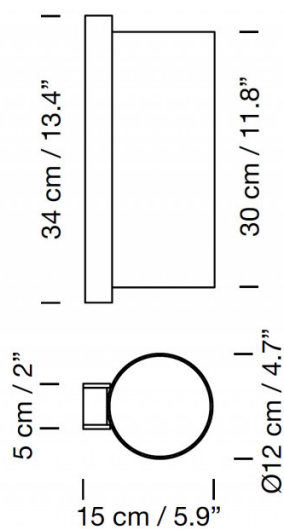

PRODUCT SPECIFICATION

Light Source: 1 x Max 3.4W E27 LED (included)

IP Code: 20

Dimming: Dimmable via mains phase dimming.

Dimensions: Shade: Ø12cm
Shade Height: 30cm
Depth: 15cm
Height: 34cm

For all sales and technical enquiries, please contact: