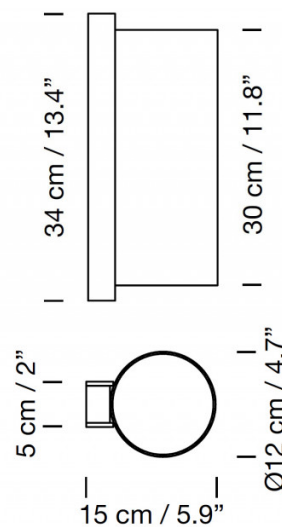

PRODUCT SPECIFICATION

Light Source: 1 x Max 4.5W E27 LED (included)

IP Code: 20

Dimming: Dimmable via mains phase dimming.

Dimensions: Shade: Ø12cm
Shade Height: 30cm
Depth: 15cm
Height: 34cm

For all sales and technical enquiries, please contact: