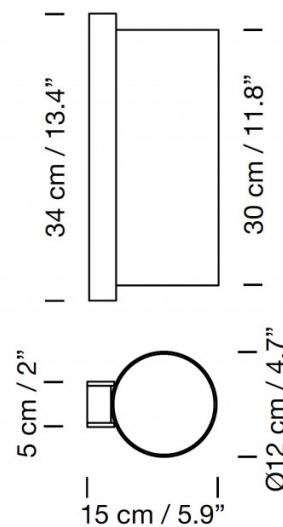

PRODUCT SPECIFICATION

Light Source: 1 x Max 4.5W E27 LED (included)

IP Code: 20

Dimming: Dimmable via mains phase dimming.

Dimensions: Shade: Ø12cm
Shade Height: 30cm
Depth: 15cm
Height: 34cm

For all sales and technical enquiries, please contact: