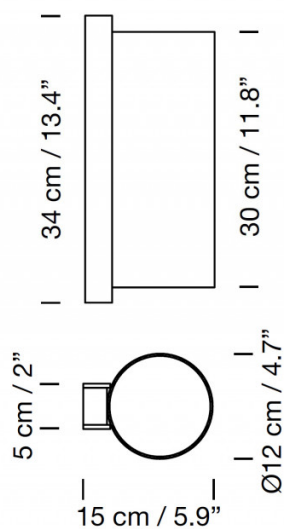

PRODUCT SPECIFICATION

Light Source: 1 x Max 4.5W E27 LED (included)

IP Code: 20

Dimming: Dimmable via mains phase dimming.

Dimensions: Shade: Ø12cm
Shade Height: 30cm
Depth: 15cm
Height: 34cm

For all sales and technical enquiries, please contact: