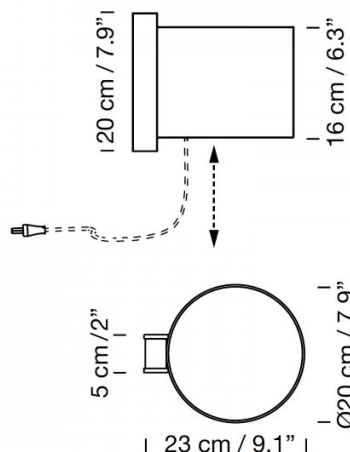

Santa & Cole TMM Corto Wall Light

LA8984

SOURCE: <https://www.davidvillagelighting.co.uk/product/Santa-Cole-TMM-Corto-Wall-Light/9144>

PRODUCT DESCRIPTION

Designer: Miguel Milá

Santa & Cole TMM Corto Wall Light

The structure of this wall light is crafted from natural wood materials (available in either Beech Wood or Walnut) with a parchment shade (available in either White or Beige). The Santa & Cole TMM Corto Wall Light is available in two versions; either Hard Wired or With Plug; the With Plug installation option features an integrated on/off switch in the form of the cable. The cable can be pulled gently to turn the light source on or off.

Please Note: The With Plug connection needs to be installed near a socket. The Direct Wall version hard-wires into the mains and is controlled by a light switch.

PRODUCT SPECIFICATION

- Light** 1 x Max 3.4W E27 LED (included)
- Source:**
- IP Code:** 20
- Dimming:** **Cable and Plug:** Integrated on/off switch on the product.
Hard-Wired: Dimmable via mains phase dimming.
- Dimensions:** Shade: Ø20cm
Shade Height: 16cm
Depth: 23cm
Height: 20cm