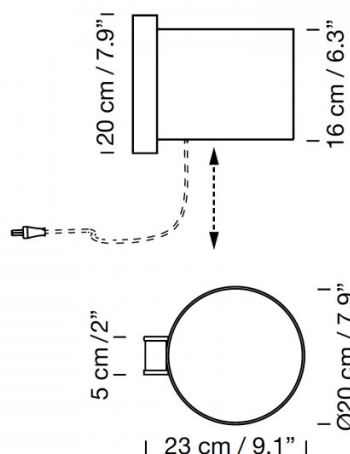

## PRODUCT SPECIFICATION

- Light Source:** 1 x Max 3.4W E27 LED (included)
- IP Code:** 20
- Dimming:** **Cable and Plug:** Integrated on/off switch on the product.  
**Hard-Wired:** Dimmable via mains phase dimming.
- Dimensions:** Shade: Ø20cm  
Shade Height: 16cm  
Depth: 23cm  
Height: 20cm