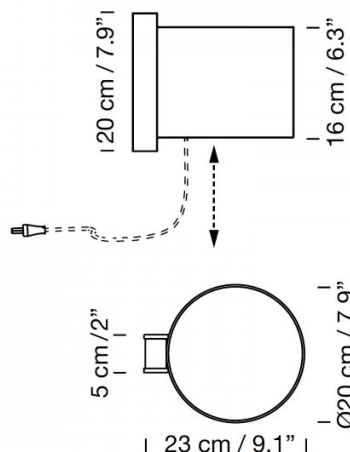

Santa & Cole TMM Corto Wall Light

LA8984

SOURCE: <https://www.davidvillagelighting.co.uk/product/Santa-Cole-TMM-Corto-Wall-Light/9144>

PRODUCT DESCRIPTION

Designer: Miguel Milá

Santa & Cole TMM Corto Wall Light

The structure of this wall light is crafted from natural wood materials (available in either Beech Wood or Walnut) with a parchment shade (available in either White or Beige). The Santa & Cole TMM Corto Wall Light is available in two versions; either Hard Wired or With Plug; the With Plug installation option features an integrated on/off switch in the form of the cable. The cable can be pulled gently to turn the light source on or off.

Please Note: The With Plug connection needs to be installed near a socket. The Direct Wall version hard-wires into the mains and is controlled by a light switch.

PRODUCT SPECIFICATION

- Light** 1 x Max 4.5W E27 LED (included)
- Source:**
- IP Code:** 20
- Dimming:** **Cable and Plug:** Integrated on/off switch on the product.
Hard-Wired: Dimmable via mains phase dimming.
- Dimensions:** Shade: Ø20cm
Shade Height: 16cm
Depth: 23cm
Height: 20cm