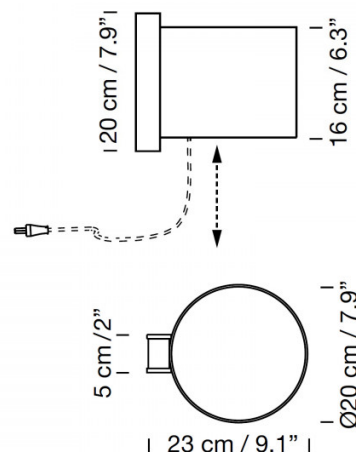

Santa & Cole TMM Corto Wall Light

LA8984

SOURCE: <https://www.davidvillagelighting.co.uk/product/Santa-Cole-TMM-Corto-Wall-Light/9144>

PRODUCT DESCRIPTION

Designer: Miguel Milá

Santa & Cole TMM Corto Wall Light

The structure of this wall light is crafted from natural wood materials (available in either Beech Wood or Walnut) with a parchment shade (available in either White or Beige). The Santa & Cole TMM Corto Wall Light is available in two versions; either Hard Wired or With Plug; the With Plug installation option features an integrated on/off switch in the form of the cable. The cable can be pulled gently to turn the light source on or off.

Please Note: The With Plug connection needs to be installed near a socket. The Direct Wall version hard-wires into the mains and is controlled by a light switch.

PRODUCT SPECIFICATION

- Light** 1 x Max 4.5W E27 LED (included)
- Source:**
- IP Code:** 20
- Dimming:** **Cable and Plug:** Integrated on/off switch on the product.
Hard-Wired: Dimmable via mains phase dimming.
- Dimensions:** Shade: Ø20cm
Shade Height: 16cm
Depth: 23cm
Height: 20cm