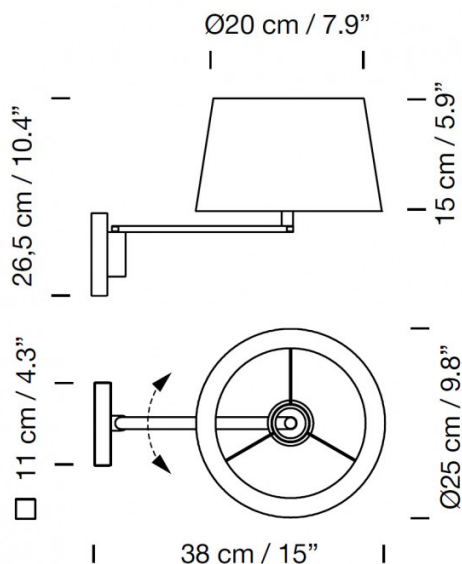

## PRODUCT SPECIFICATION

**Light Source:** 1 x Max 3.4W E27 LED (included)

**IP Code:** 20

**Dimming:** Dimmable via mains phase dimming.

**Dimensions:** Shade: Ø20cm  
Shade Height: 15cm  
Height: 26.5cm  
Depth: 38cm