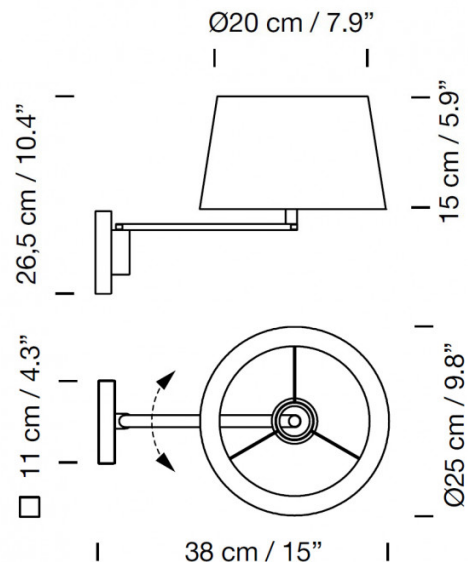

## PRODUCT SPECIFICATION

**Light Source:** 1 x Max 4.5W E27 LED (included)

**IP Code:** 20

**Dimming:** Dimmable via mains phase dimming.

**Dimensions:** Shade: Ø20cm  
Shade Height: 15cm  
Height: 26.5cm  
Depth: 38cm