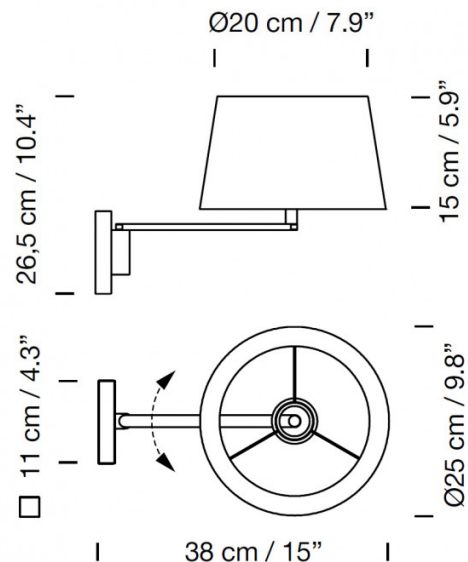

PRODUCT SPECIFICATION

Light Source: 1 x Max 4.5W E27 LED (included)

IP Code: 20

Dimming: Dimmable via mains phase dimming.

Dimensions: Shade: Ø20cm
Shade Height: 15cm
Height: 26.5cm
Depth: 38cm

For all sales and technical enquiries, please contact: