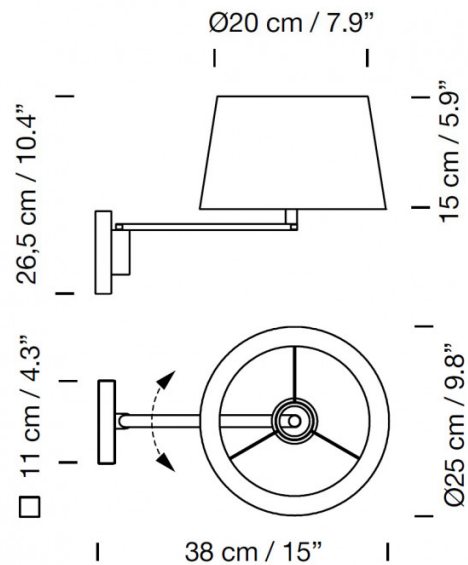

The Americana wall light was designed by Miguel Mila in the 1960s and pays tribute to George Hansen's lighting collection from the 1950s. The lamps were built around a rotating arm and with a swivel at the middle, which separated the horizontal axis in two parts.

PRODUCT SPECIFICATION

- Light Source:** 1 x Max 4.5W E27 LED (included)
- IP Code:** 20
- Dimming:** Dimmable via mains phase dimming.
- Dimensions:** Shade: Ø20cm
Shade Height: 15cm
Height: 26.5cm
Depth: 38cm