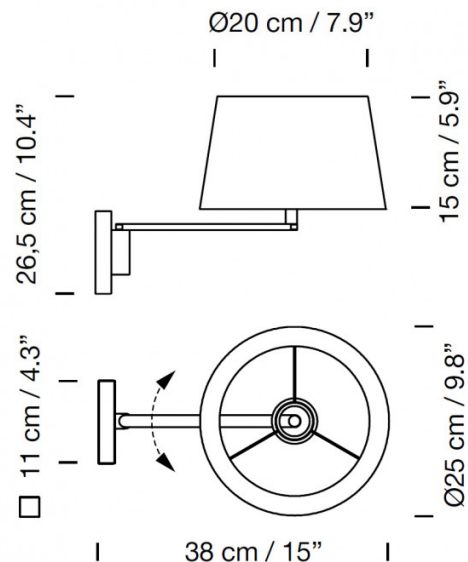

PRODUCT SPECIFICATION

Light Source: 1 x Max 3.4W E27 LED (included)

IP Code: 20

Dimming: Dimmable via mains phase dimming.

Dimensions: Shade: Ø20cm
Shade Height: 15cm
Height: 26.5cm
Depth: 38cm

For all sales and technical enquiries, please contact: